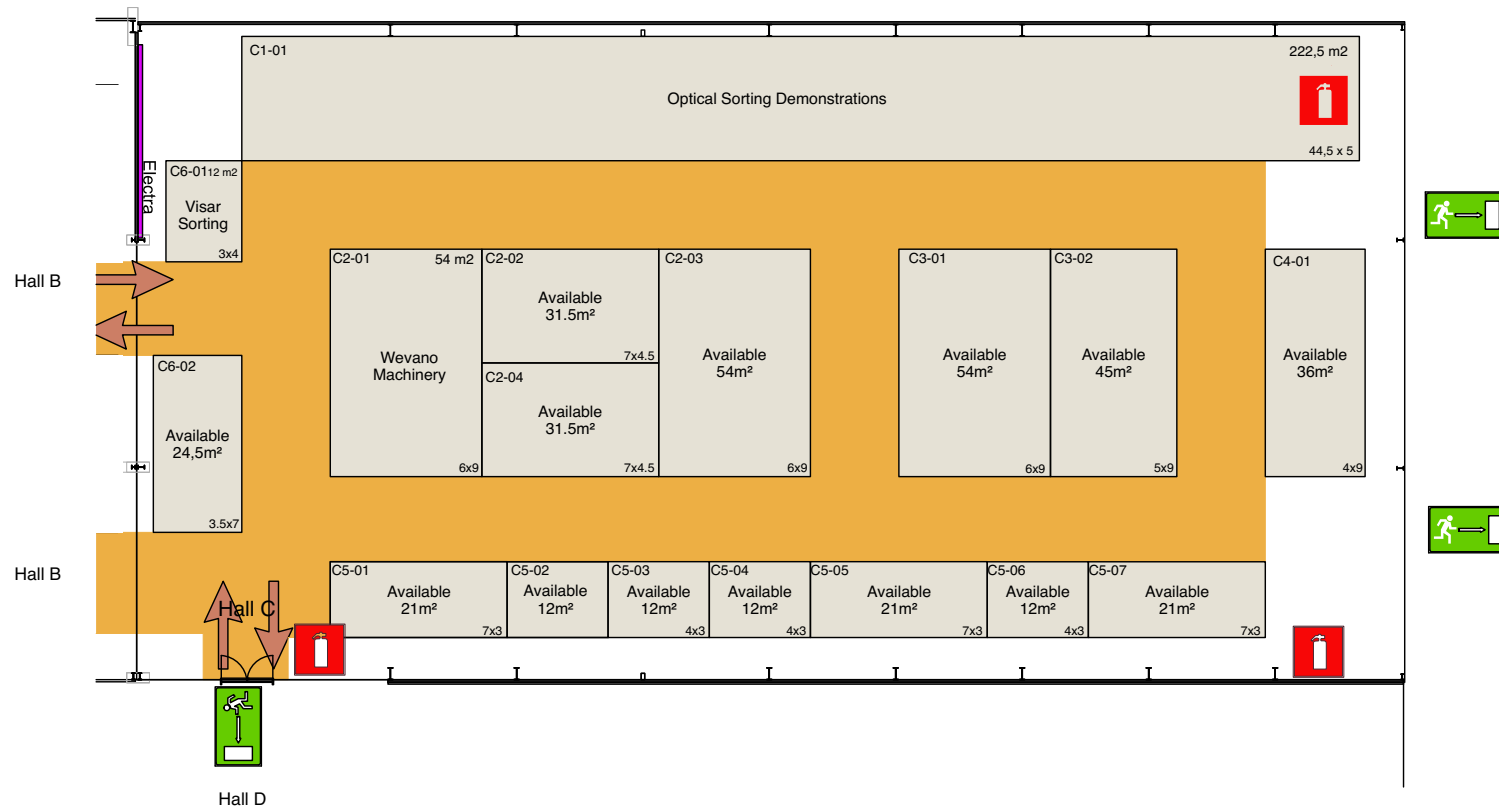

Floorplan Hall C

Hall C
Surface exhibition aisles: 420 m²

Special note:

The hall plan reflects the current planning stage.
The organizer reserves the right to make any necessary alterations, particularly regarding the environment around

Exhibition				Client	
Potato Europe 2025				DLG Benelux	
Location				Duration	
WUR Lelystad				03/09/2025 - 04/09/2025	
Drawingno.				Revision	
				28-11-2024	
Scale	Units	Drawn by	PM	Date	Orderno.
1:200	A3/MM	JvL	Slump	19-03-2024	
Remark					
Floorplan Hall C				POTATO EUROPE [®]	
				NETHERLANDS 2025	