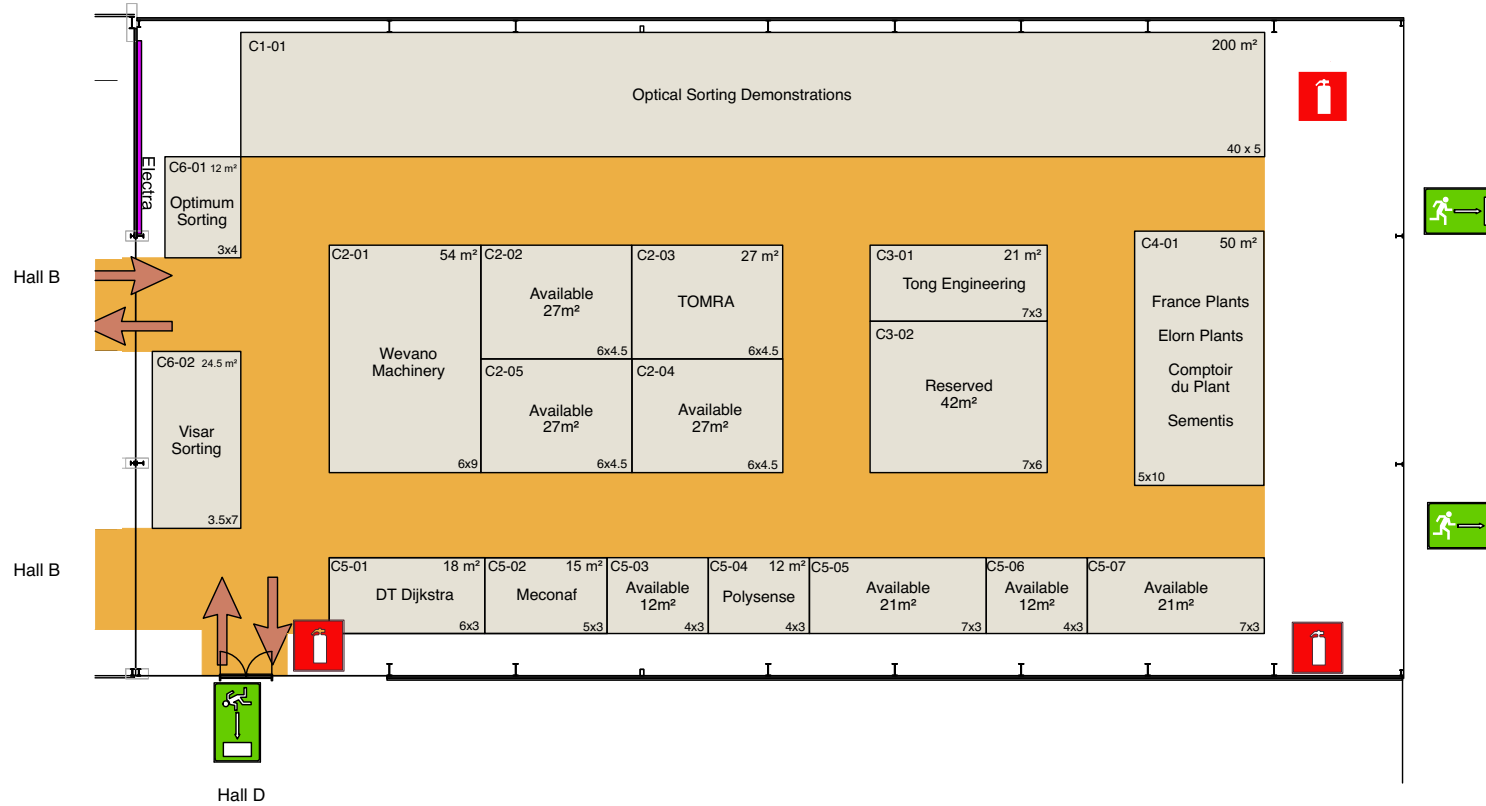

DATE: 03/09/2025 - 04/09/2025

Hall C
Surface exhibition aisles: 420 m²

Special note:

The hall plan reflects the current planning stage.
The organizer reserves the right to make any necessary alterations, particularly regarding the environment around

Exhibition				Client	
Potato Europe 2025				DLG Benelux	
Location				Duration	
WUR Lelystad				03/09/2025 - 04/09/2025	
Drawingno.				Revision	
				25-03-2025	
Scale	Units	Drawn by	PM	Date	Orderno.
1:200	A3/MM	JvL	Slump	19-03-2024	
Remark					
Floorplan Hall C				 NETHERLANDS 2025	
-					