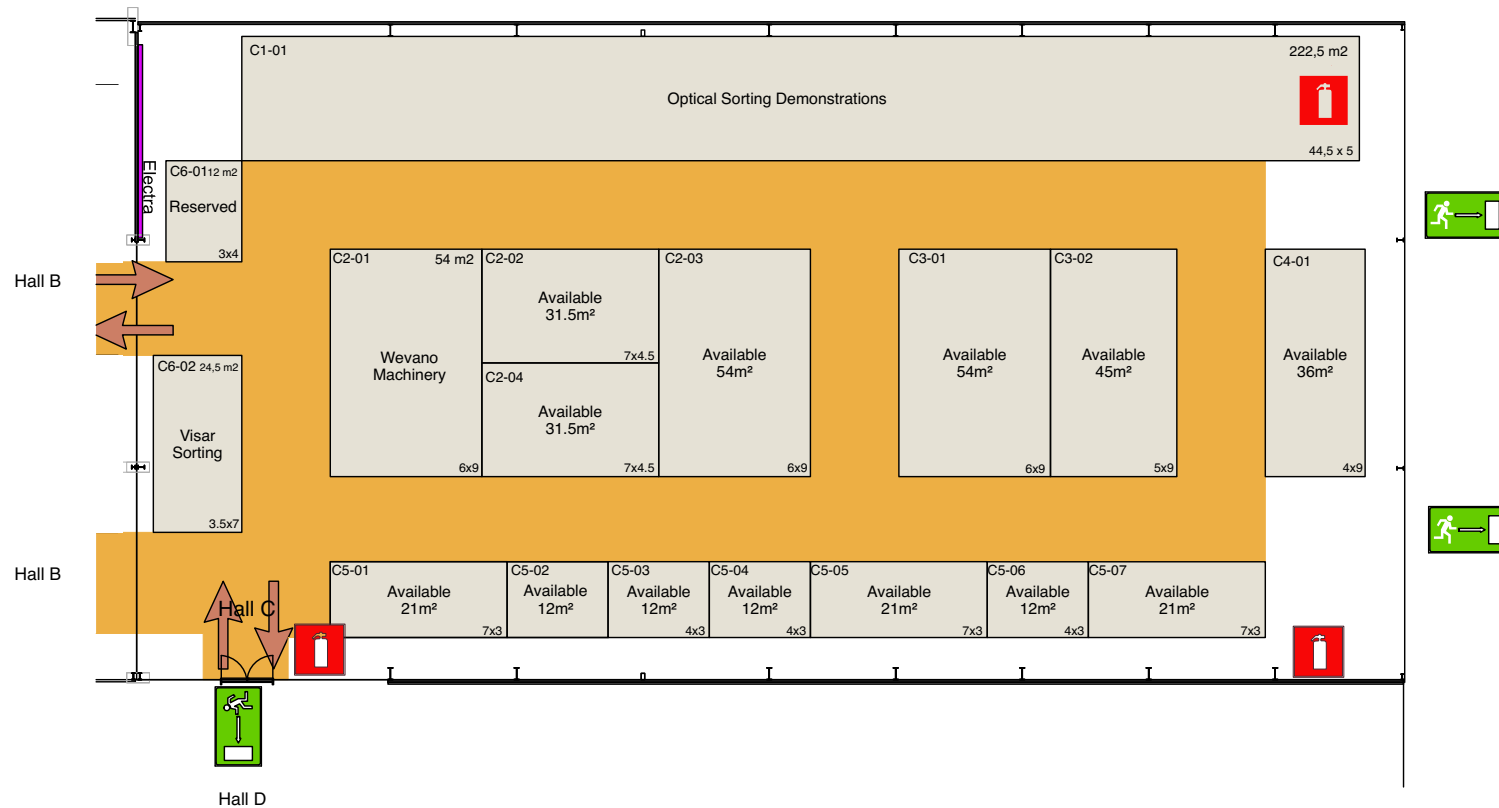

Floorplan Hall C

Hall C
Surface exhibition aisles: 420 m²

Special note:

The hall plan reflects the current planning stage.
The organizer reserves the right to make any necessary alterations, particularly regarding the environment around

Exhibition				Client	
Potato Europe 2025				DLG Benelux	
Location				Duration	
WUR Lelystad				03/09/2025 - 04/09/2025	
Drawingno.				Revision	
				04-12-2024	
Scale	Units	Drawn by	PM	Date	Orderno.
1:200	A3/MM	JvL	Slump	19-03-2024	
Remark					
Floorplan Hall C				POTATOEUROPE [®]	
				NETHERLANDS 2025	