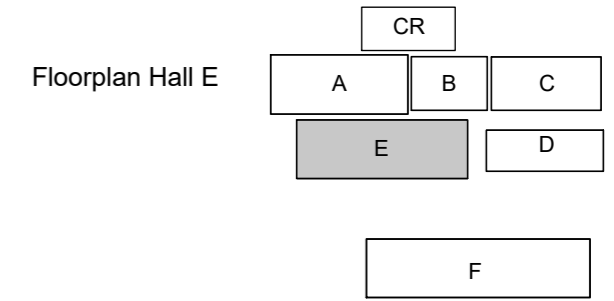

POTATO EUROPE ^{DLG}

NETHERLANDS 2025

DATE: 03/09/2025 - 04/09/2025

Special note:
The hall plan reflects the current planning stage.
The organizer reserves the right to make any necessary alterations, particularly regarding the environment around your stand, before the event begins without prior notice.

Stand sizes on this floorplan can be adapted and are therefore flexible*
*Depending on location

Exhibition				Client	
Potato Europe 2025				DLG Benelux	
Location				Duration	
WUR Lelystad				03/09/2025 - 04/09/2025	
Drawingno.				Revision	
				15-4-2024	
Scale	Units	Drawn by/PM		Date	Orderno.
1:200	A3/MM	JvL	Slump	19-03-2024	-
Remark					
Floorplan Hall E