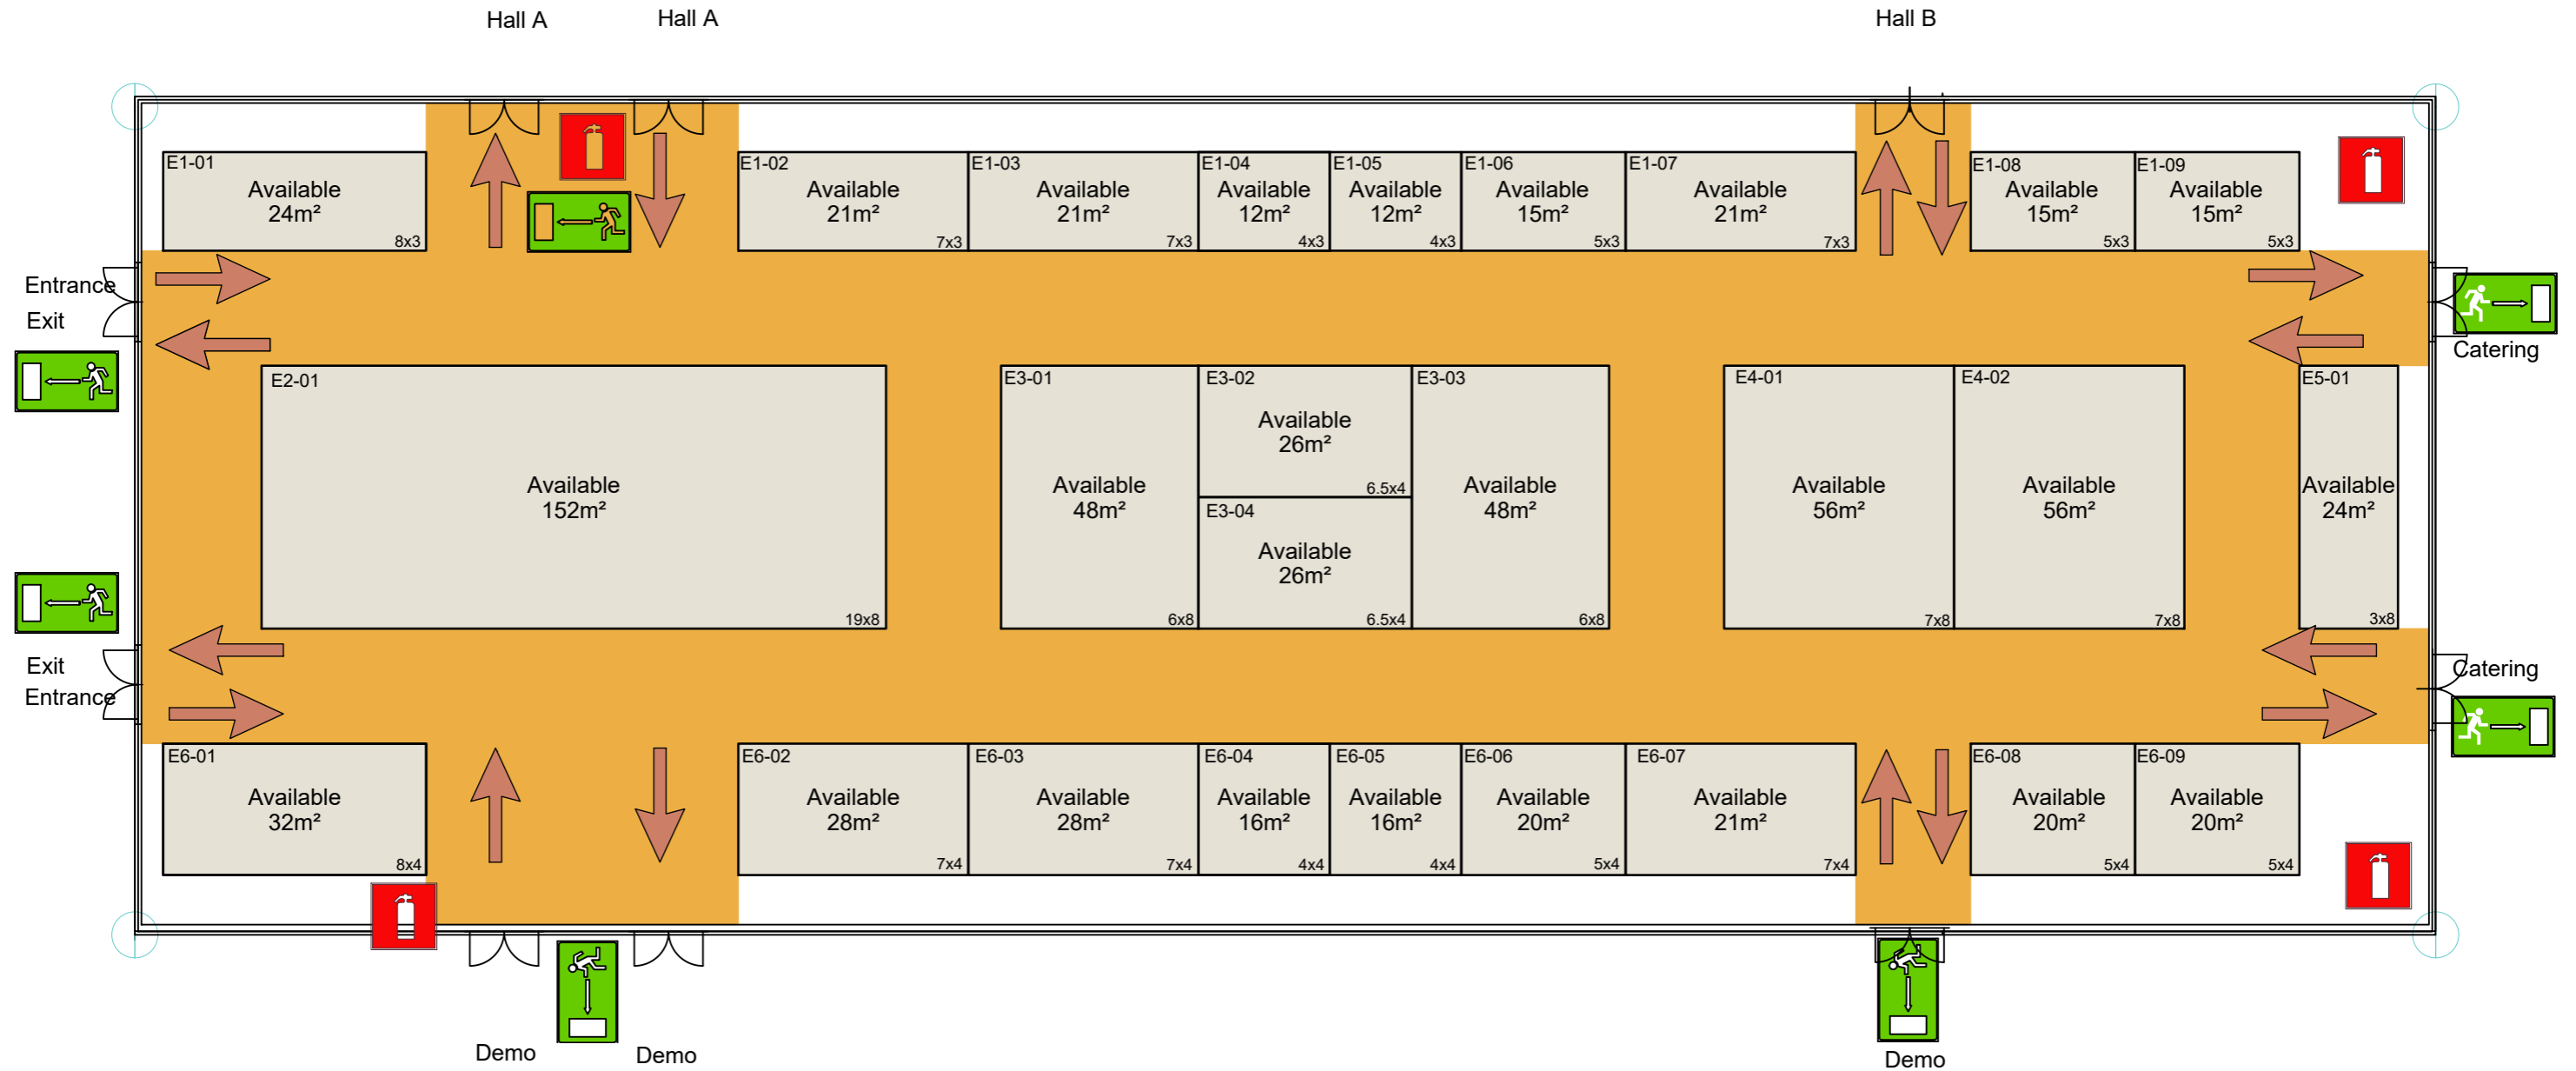

POTATO EUROPE ^{DLG}

NETHERLANDS 2025

DATE: 03/09/2025 - 04/09/2025

Special note:
The hall plan reflects the current planning stage.
The organizer reserves the right to make any necessary alterations, particularly regarding the environment around your stand, before the event begins without prior notice.

Stand sizes on this floorplan can be adapted and are therefore flexible*
*Depending on location

Exhibition				Client	
Potato Europe 2025				DLG Benelux	
Location				Duration	
WUR Lelystad				03/09/2025 - 04/09/2025	
Drawingno.				Revision	
				15-4-2024	
Scale	Units	Drawn by/PM		Date	Orderno.
1:200	A3/MM	JvL	Slump	19-03-2024	-
Remark					
Floorplan Hall E					