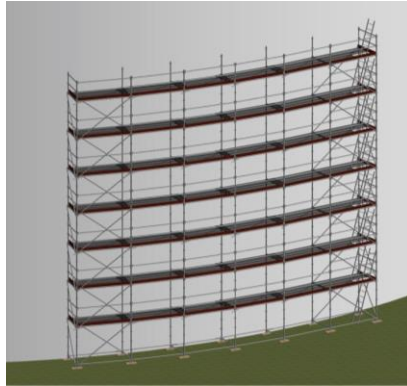

McNetiq Controlock system