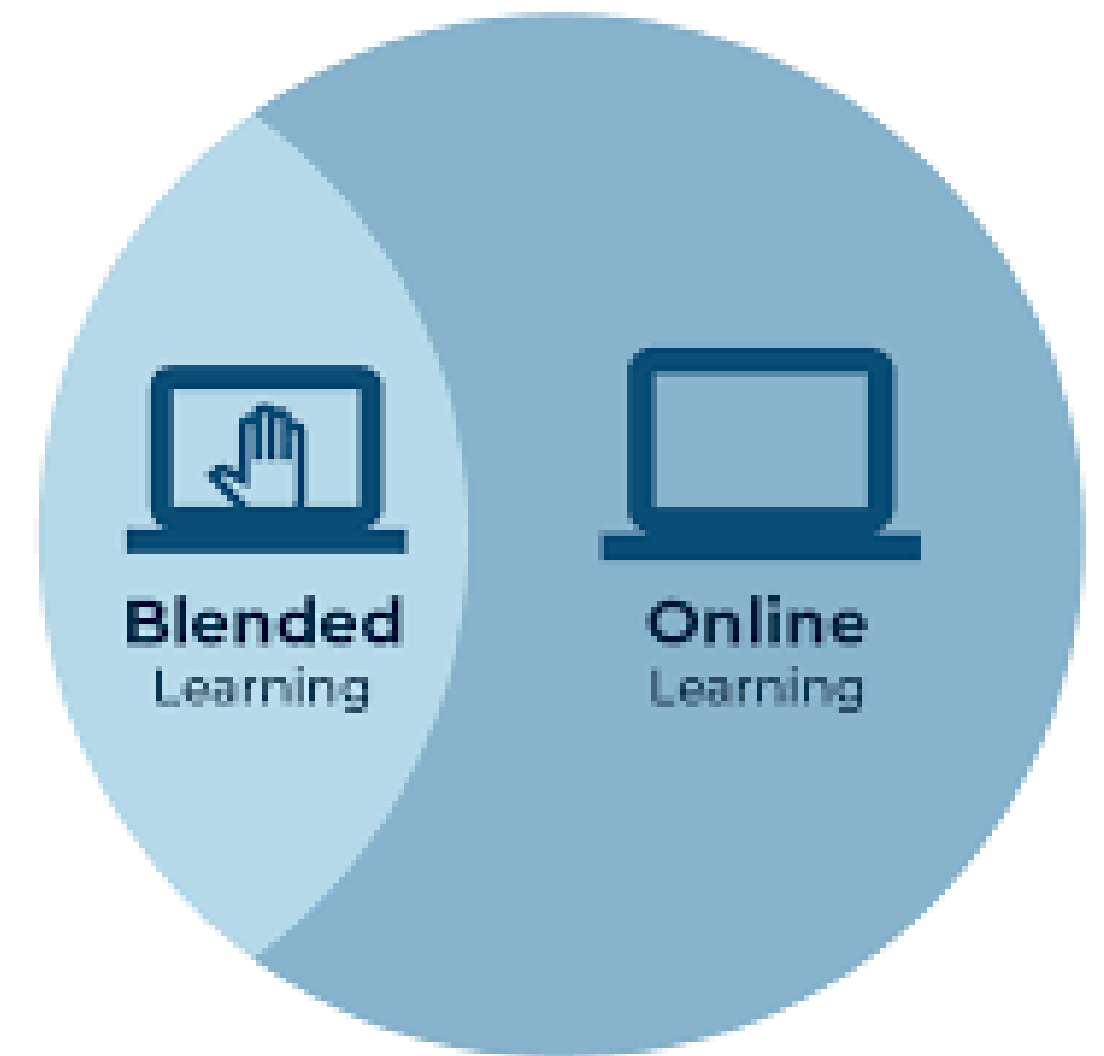

Home Groepen jouw cursussen Events Opleidingen voor coaches

Search icons, notification icons, and user profile (Rita)

A person's hands holding a colorful Insights Discovery card.

Insights Discovery

Verdiepingscursus