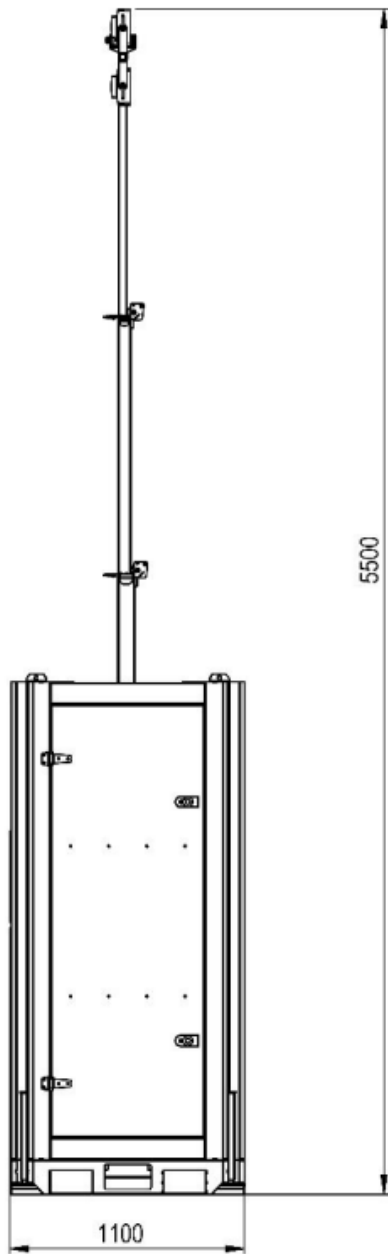

Type	Lumen	Nr. Schijnwerper	Verlicht gebied	
4x100 W LED-koplampen	LED	100W	4	3000