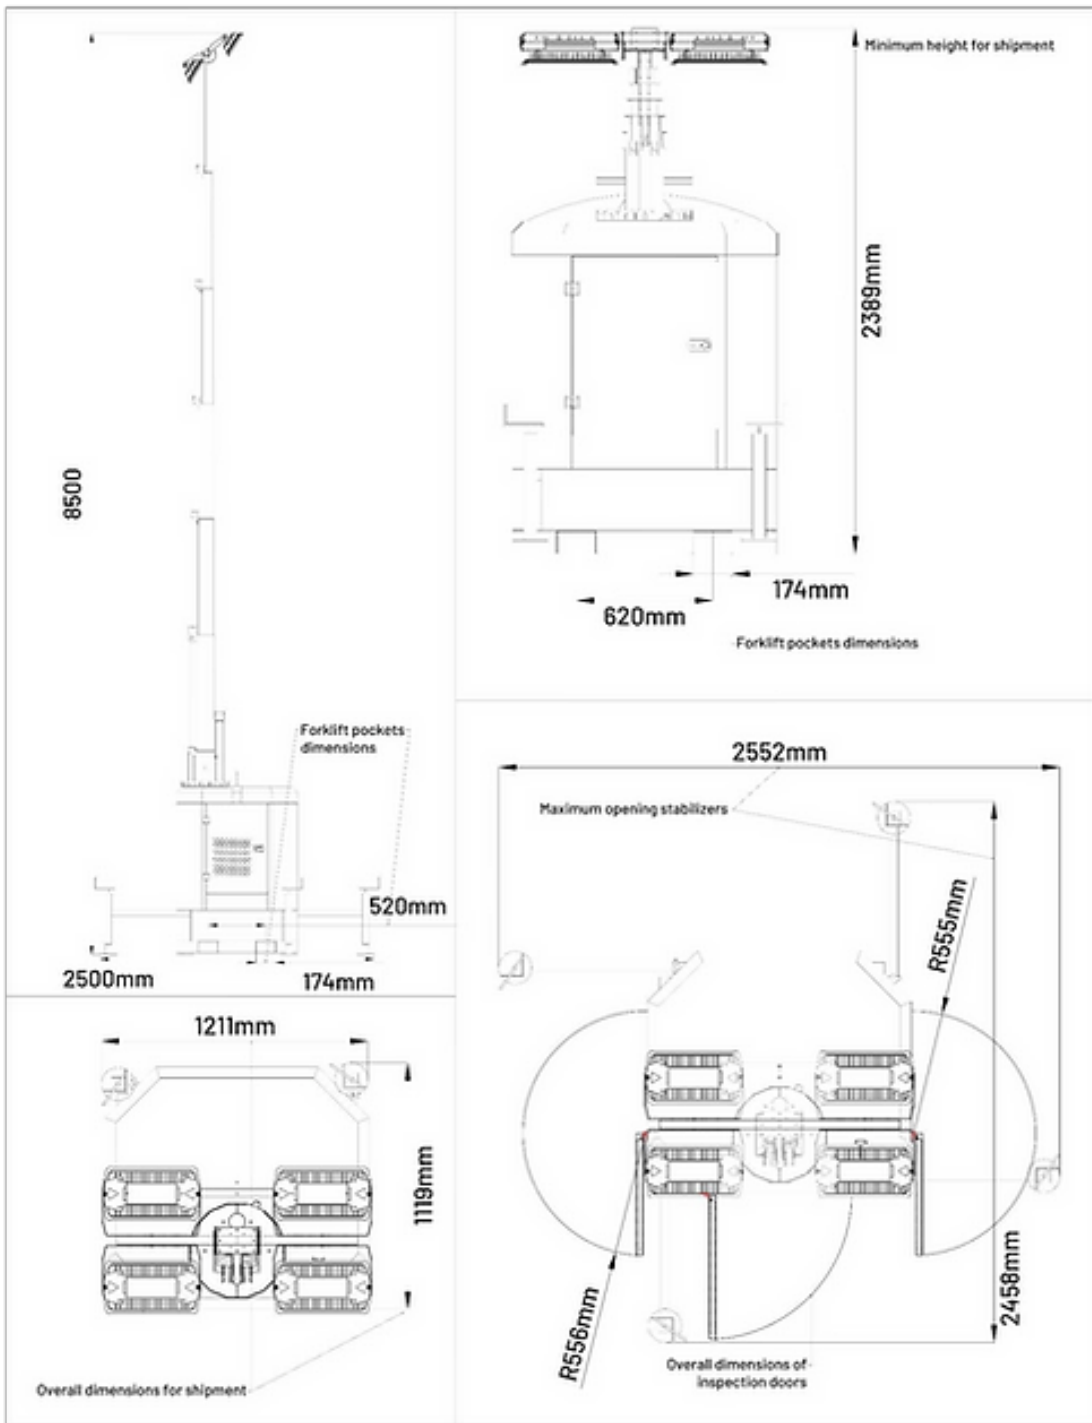

18x

12 m

AUTONOMY

LIGHT AREA

COST SAVINGS

FOOTPRINT

Operation

Galvanized 8.5 meter high mast with hydraulic controls

Diesel
0,55 l/hour
240 liter
436 hour

Generator

Type
Output
Frequency
Voltage

Linz Alumen
3,5 Kva
50 Hz
230 Volt

Mast

Height
Control
Rotation
Wind speed

8,5 meters
Hydraulic
350°
110 km/h

Enclosure and trailer

Drip tray
Stabilizers
Conservation

Liquid-tight 110%
4
Powder coated

Dimensions

Dimension retracted LxBxH
Dimension extended LxWxH

112 x 112 x 240 cm.
250 x 250 x 8500 cm.

Other

Outlet
Noise level
Controller
Operating temperature
Standard options

1,3 Kva/ 230 volt
61 dB
DeepSea L401
-30 / + 50° Celcius
Day/night sensor
Mains/generator switch

Illuminated surface: 4300 m²

ITALTOWER®

HEAVY DUTY LIGHTING TOWERS

**Italtower Benelux
1 Februariweg 1
4794 SM Heijningen
T: +31 (0) 180 418 113
E: info@diaber.com
W: www.diaber.nl**