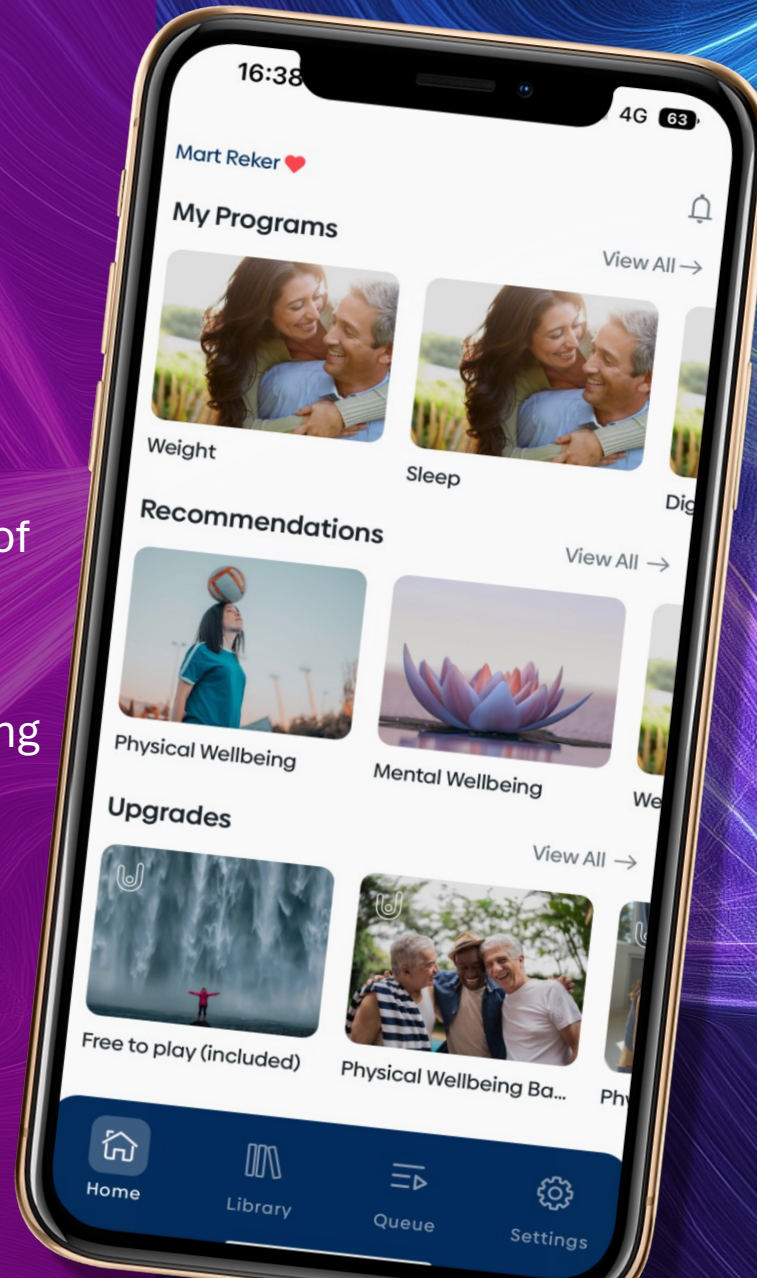

RYSEUP

A New State of Being

Welcome to
the world of
personal
frequencies

RyseUp Wearable

Your entry into the world of RyseUp frequencies.

FREQUENCY
SOLUTIONS

RyseUp Wearable Start Unit

This hardware device comes with 20 complimentary programs. This includes 5 programs each in the categories: Physical Wellbeing, Mental Wellbeing, Spiritual Wellbeing and Living Environment Wellbeing.

- RyseUp Wearable
- 20 free programs in 4 categories
- Simple and free to use App

574,00 €*

excl. VAT / shipping

*Expandable with 10 Collections Options to purchase

**FREQUENCY
SOLUTIONS**

RyseUp Wearable

Your entry into the world of RyseUp frequencies.

RyseUp App

**FREQUENCY
SOLUTIONS**

- ✓ Works with Apple, Android and Windows
- ✓ Use on any smartphone or tablet
- ✓ Simple 3-step system to any kind of program
- ✓ Create a Queue for one time playing
- ✓ Make and store several custom playlists
- ✓ Create your favorites overview