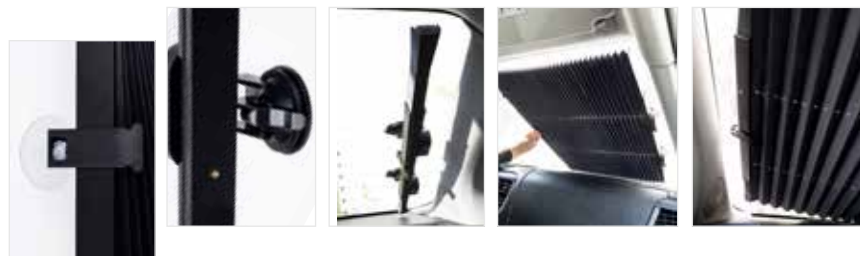

DARKENINGBLACKOUT / BLACKOUT WITH MAGNETIC ATTACHMENT

LIPPERT

SKIA - Darkening system for Fiat Ducato X290

- Magnetic closure
- Patent pending
- Anti-tilt technology
- Easy to lock, easy to unlock
- Complete blackout
- Also suitable for vehicles with rain sensor box
- Color cream white/grey

For windshield (YOC. > 2015, also for Ducato 8)

Weight app. 3.5 kg   37470   332,-

For side windows (Fiat Ducato YOC. < 2021)

Weight app. 2.5 kg   37471   384,-

For side windows (Fiat Ducato 8 YOC. > 2021)

Weight app. 2.5 kg   37486   384,-

CARBEST

Universal windshield darkener w/ suction cups

- Suitable for many vehicle models such as VW T6, MB Vito and many more
- Extendable to a maximum width of 155 cm
- Can be individually cut to size (cutting clamp included)
- The reflective outer surface reduces heat in the vehicle
- Can also be used for the rear window
- Attachment with vacuum suction cups (included in scope of delivery)

Quick and easy to attach. Roller blind dimensions:
W 155 x H 70 cm, material: polyester with aluminum foil.
Pack size: 70 x 6.5 x 6 cm, weight: app. 0.6 kg.

374100   21,70

CARBEST

Blackout set with magnetic attachment

- 8-piece (living area + driver's cab)
- Blackout fabric, absolutely opaque
- Magnetic attachment
- Washable
- Material: 100% PES
- Minimum pack size

For VW Caddy 5 Maxi / Ford Connect 3 L2 from 7/2022

372272   163,-

For VW T7 Multivan, L2

372273   196,-