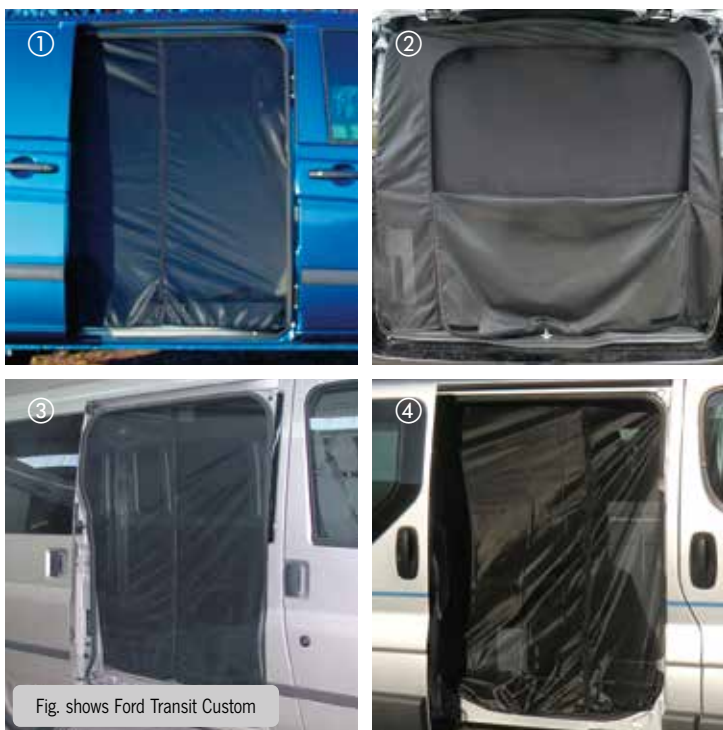

Fastening with Velcro tape.

Sliding door opening YOC. 2007-2013	461411	196,-
④ Sliding door opening YOC. > 2014	461412	185,-
Rear door YOC. > 2014	461413	196,-

Make mosquito nets yourself

① Mosquito net, close meshed, soft falling. TOP quality for doors and windows, flame retardant. Width 145 cm
5 m Black. GP* 9,92/1 m **56019 78,50**
10 m black. GP* 8,27/1 m **560241 131,-**