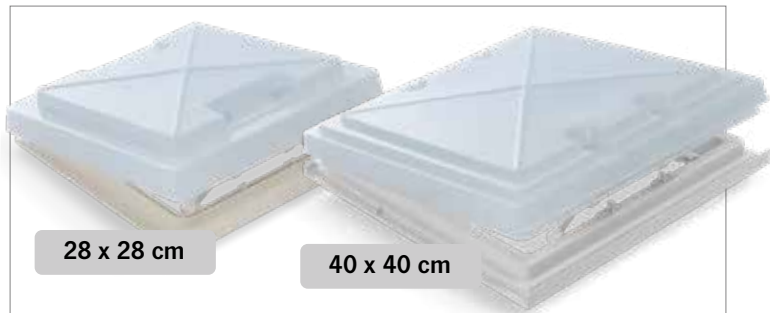

28 x 28 cm

40 x 40 cm

max. 130 km/h

Foldable Mosquito net frame

MPK 29 / MPK 42 frosted glass roof hoods in beige or gray

- Can be set up on four sides
- Double glazed
- White frosted glass hood
- Folding mosquito net frame
- With Continuous ventilation
- Blackout blind (optional)

MPK 29

Cut-out dims.: 280x280 mm external dims. 340 x 340 mm, roof thickness 24 - 46 mm, height above roof 78 mm, continuous ventilation 60 cm², weight 1.1 kg

Roof hood incl. inner frame		
Beige	36025	69,80
Gray	360251	69,80

Replacement lenses with fittings for 36025, handle color beige

36022	69,80

for 360251, Handle color grey

36021	65,30

Replacement mosquito net frame		
Beige	36023	13,10
Cream white	360231	13,10
Gray	36024	12,60

MPK 42

Cut-out dims.: 400x400 mm, external dims. 460 x 460 mm, roof thickness 24 - 46 mm, height above roof 91 mm, continuous ventilation 150 cm², weight 1.4 kg

Roof hood incl. inner frame		
Beige	360573	79,10
Grey	360574	79,10

Blackout blind		
Beige	E1231	50,10
Grey	E1086	50,10
Cream white	E4168	50,10

Mosquito net frame		
Beige	36092	16,90
Grey	360921	16,90

Replacement lenses with fittings for 360573, handle color beige	36067	84,50
for 360574, Handle color grey	360671	84,50

MPK 46K (frosted glass) MPK 4600K (clear glass)

- With ventilation
- Double glazed
- Can be set up on four sides
- Fly screen and blackout blind
- Snow and splash protection edge

Cut-out dims. 400 x 400 mm, external dims. 560 x 560 mm, height above roof 92 mm, roof thickness 24 -46 mm, continuous ventilation up to 150cm², weight 2.8 kg