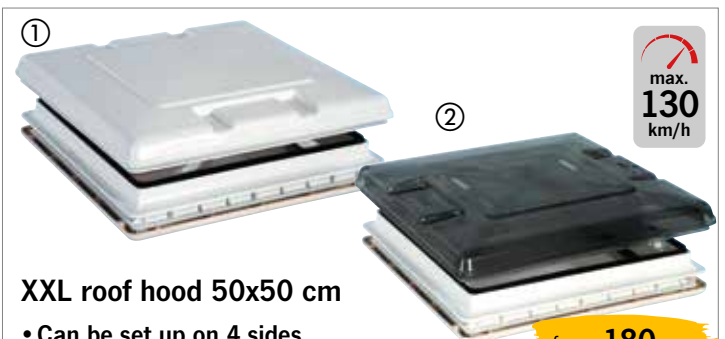

XXL roof hood 50x50 cm

- Can be set up on 4 sides
- With fly screen and blackout blind
- Made of high-quality and UV-resistant plastic.
- Wide overhang, therefore largely storm and rain-proof.

Technical data: Cut-out dims.: 50x50cm, external dims.: 57x57cm, roof thickness: 3-7cm, height above roof: 8.5 cm, Inner frame dimensions: 55x55cm

Hood glass:

① White (weight: 4.5 kg)	360881	180,-
② Crystal (weight: 4.7 kg)	361822	237,-

max. 130 km/h