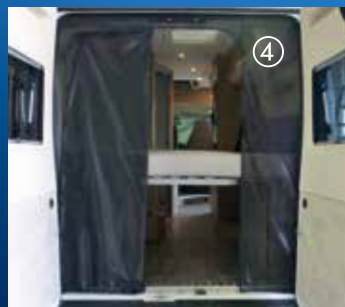

Mosquito nets for Fiat Ducato, Peugeot Boxer, Citroën Jumper

- Fastening with velcro tape on side and top, additional support w/ snaps
- Tight mosquito net against even the smallest insects
- UV stable and flexible polyester fabric
- Flame retardant
- Durable and high quality
- Good visibility and air circulation
- Zippers to operate from inside and outside
- Lead tape for weighting at the bottom
- Soft fall and dark color
- High quality, no snagging with velcro tape

Mosquito net for the sliding door or rear wing door w/ convenient zipper entrance.

Scope of delivery:

Black mosquito net and mounting hardware (snaps, velcro)

For years of construction from 2007

Suitable for roof height H2 & H3 (stand. high roof), vehicle length 541 cm, 599 cm and 636 cm and sliding door dims.: H 1755 x W 1250 mm

Adapted for vehicles w/ kitchen parts protruding into sliding door cut-out. With practical J-shape zipper.

① Front entry **464522** **207,-**

Suitable for large-capacity box or Adria Twin 640 SHX e.g.

② Rear entry **464520** **201,-**

Mosquito net for rear door, standard high roof from YOC. 2007

Door height: 1760 mm

(without illustration) Center entry **46452** **201,-**

Suitable for roof height H 1 (flat roof) vehicle length: 496 cm & sliding door dims.: H 1480 mm x W 1075 mm

③ Front access **46240** **217,-**

For rear wing doors: H 1790 mm

suitable for roof height H2 (high roof) (not shown) Center entry **464521** **201,-**

④ For rear door: H1 (flat roof) w/ 2-way zipper, allows only upper part of net to be opened. **461730** **217,-**

For years of construction 1994 - 2006

Suitable for roof height H2 and H3 (high roof) Mosquito net for sliding door opening. With center zipper

⑤ Central access **46435** **188,-**

For MB Sprinter / VW Crafter