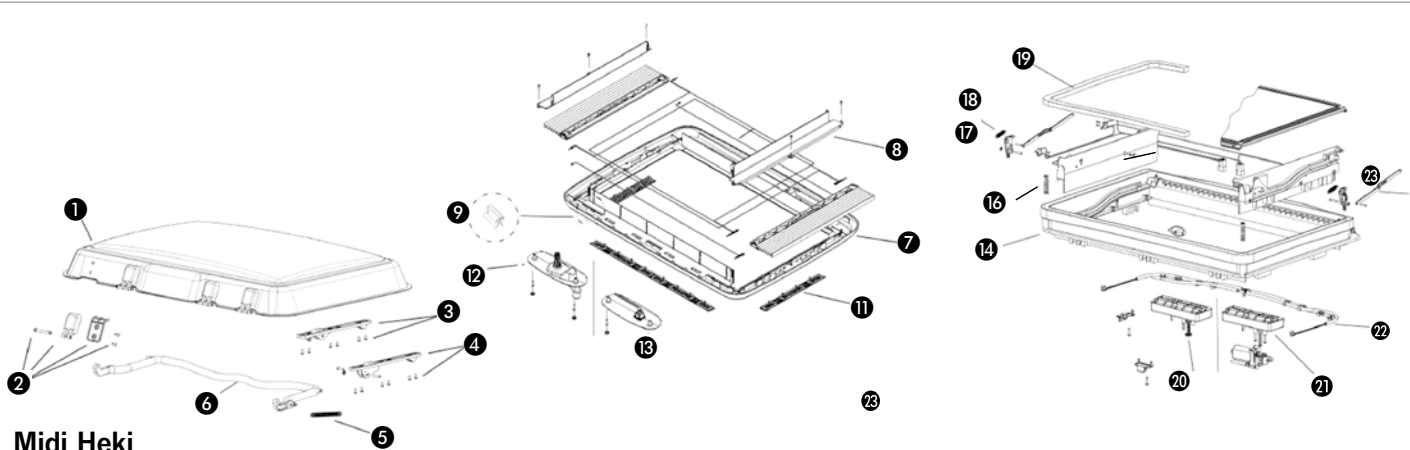

Mini Heki

① Replacement glass without seal and hinge pin	380891	130,--
② Seal 1.65 m	38063	9,85
③ Slider for safety catch	E5022	6,90
④ Push-button Cream white	E408	8,65
⑤ Inner frame with roller blinds Cream white	E5020	73,10
⑥ Spring clip 12 pieces	E5023	7,55
⑦ Mounting frame cream white, roof thickness: 25-42 mm	E5021	27,70
Mounting frame cream white, roof thickness: 43-60mm	E1723	30,50
⑧ Bracket with mounting parts	E1797	22,90

Midi Heki

① Replacement glass without attachments	E10900	250,--	⑪ Ventilation grille	A1072010	32,10
Replacement glass for bracket version w/ att.	E10900	250,--	⑫ IR crank handle cover compl. with attachments	E7014	16,20
Replacement glass f. Crank/electric version + att.	E10900	250,--	⑬ IR Electro cover compl. with attachments	E4998	26,40
② Hinge with mounting parts	E5024	28,80	⑭ Outer frame without attachments	E5027	91,60
③ Functional plate for bracket version w/ mounting parts	E5025	28,40	⑯ Spring left right	E5030	10,50
④ Function plate crank handle - electric version	E5026	31,30	⑰ Seal (only without forced ventilation) 2.3 m	E4021	24,20
⑤ Spring	E1753	10,40	⑱ Gearbox crank drive complete	SA166	35,90
⑥ Bracket with mounting parts	E1752	32,30	Complete electric drive gearbox	E3056	35,90
⑦ Inner frame without attachments	E5035	108,--	⑳ Adjustment lever with attachments (left/right)	SA549	15,60
⑧ Cover for inner frame	E5036	17,--	㉑ Flex shaft cpl. with tube, glides, clamping brackets	AA0523	43,10
⑨ Spring clip 12 pieces	E5023	7,55	Outer frame cpl. Crank drive	E5033	322,--
			Outer frame cpl. Electric drive	E5034	435,--