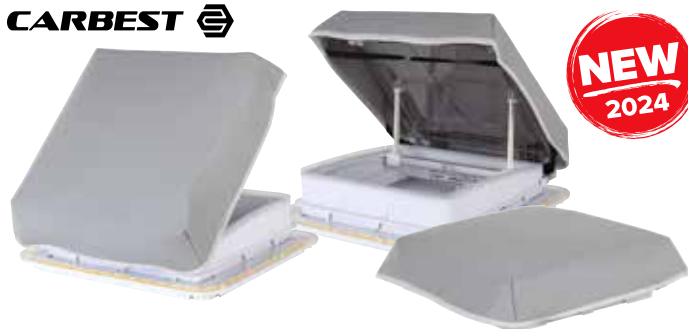

Standard frame without Lighting incl. pleated blinds for sun protection and mosquito protection

All prices include mounting kit for roof thicknesses 24-60 mm

CARBEST

Protective cover for roof hoods

- Protects against scratches, dirt and hail damage
- High-quality multi-layer insulation ensures a pleasant Temperatures in the interior
- UV-resistant material