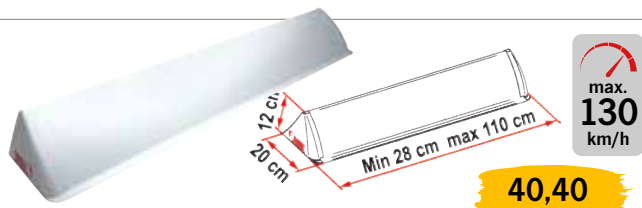

Aerodynamic front spoiler

- Individually shortenable, length from min. 28 cm to max. 110 cm
- Reduces vibrations and noise
- For roof hoods & solar modules up to 90 cm
- Dims.: 110 x 20 x 12 cm can be cut to size
- Easy installation with Sika Flex 252i

Color white **360442** **40,40**

NiteAir

NEW
2024