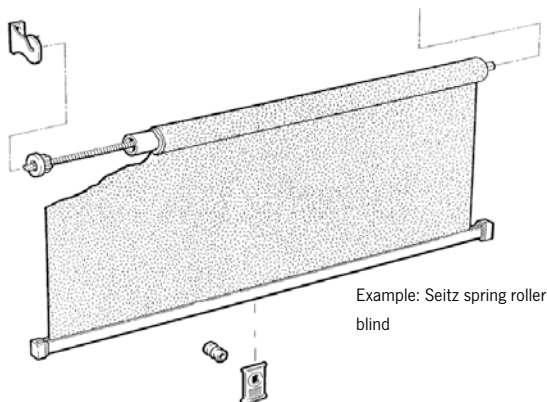

Example: Seitz spring roller blind