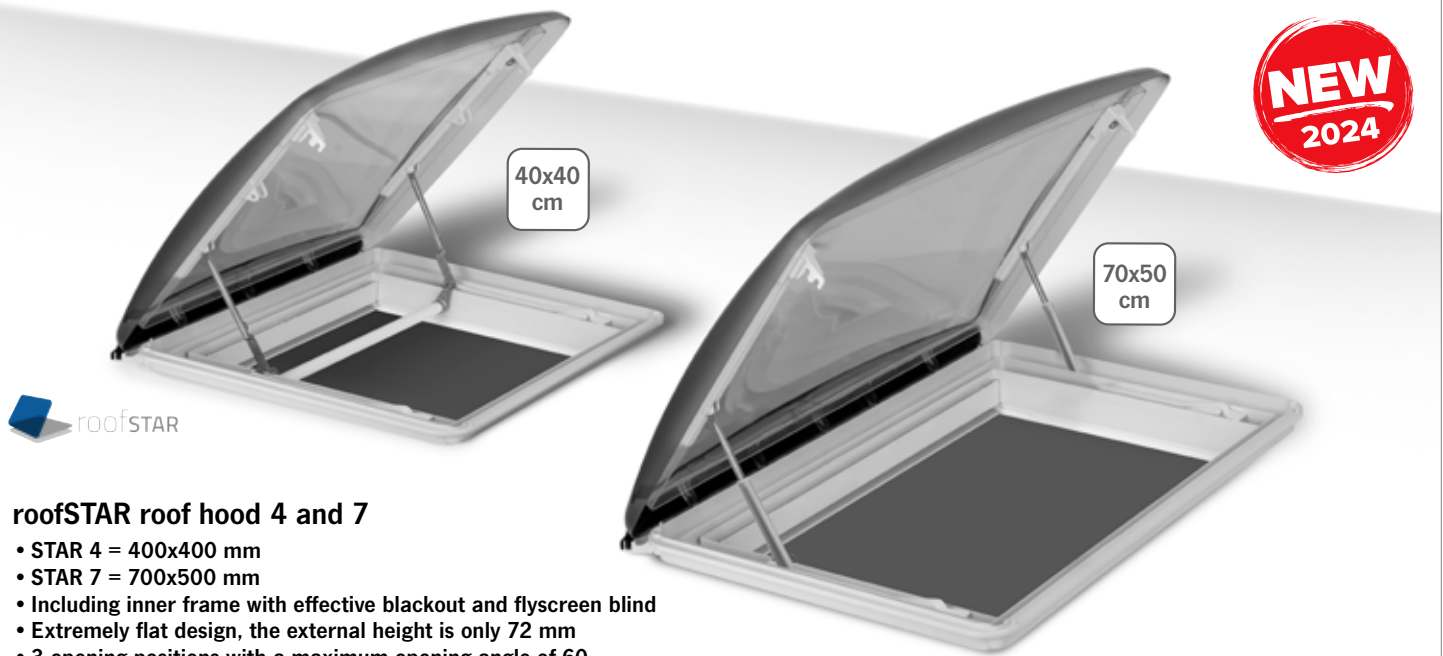

roofSTAR roof hood 4 and 7

- STAR 4 = 400x400 mm
- STAR 7 = 700x500 mm
- Including inner frame with effective blackout and flyscreen blind
- Extremely flat design, the external height is only 72 mm
- 3 opening positions with a maximum opening angle of 60
- For roof thicknesses from 25-32 mm
- Optional accessory kit for roof thicknesses from 33-45 mm (362001)
- Low noise development while driving
- Effective water drainage system
- Particularly durable thanks to UV-resistant ASA and PMMA material
- ECE R43 tested