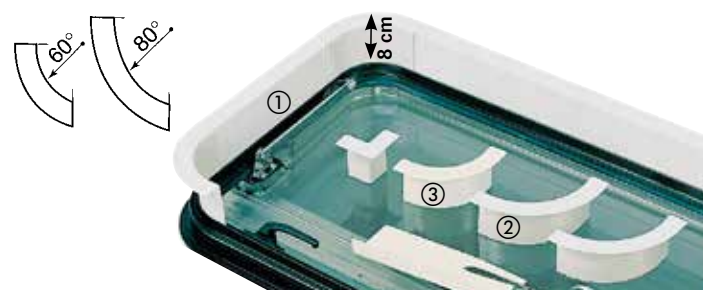

Rubber sealing profile for curtain-type windows

- Self-adhesive

For wall thicknesses of 28-32 mm. Self-adhesive for quick and easy installation. Color: Black.

(filler profile not incl. in scope of delivery)

4 m GP* 14,99/ 1 m 322704 65,40

40 m GP* 13,97/ 1 m 3227040 610,--

Window cover profiles light gray Perfect transition to the interior or cladding. The profile is cut to the depth of the respective wall thickness, glued or fastened with cap screws (not included).

① **Internal profile bar 2 m** 38000 18,90

② **Round bend radius 80°** 38004 5,15

③ **Rund bend radius 60°** 38003 5,15