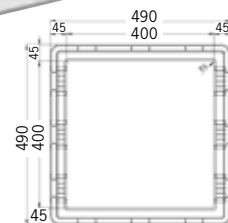

SkyMaxx roof hoods 40x40 and 50x70 cm

- Manual elevator with 3 opening positions
- Inner frame w/ integrated pleated blind & Venetian blind for partial or complete darkening

SkyMaxx roof hoods are suitable for motorhomes and caravans for New or replacement installations. Different ventilation positions ensure optimum air circulation in the vehicle. (Manual lift via a bracket with 3 opening positions.) Inner frame with integrated pleated blind and venetian blind.

MaxxAir SkyMaxx without LED lighting

40x40 cm, for roof thickness 23-60 mm	39830	
164,- 50x70 cm, für Dachstärke 24-43 mm	39832	326,-
50x70 cm, for roof thickness 43-63 mm	39835	326,-

MaxxAir SkyMaxx incl. LED lighting

40x40 cm, for roof thickness 23-60 mm	39831	185,-
50x70 cm, für Dachstärke 24-43 mm	39836	345,-
50x70 cm, for roof thickness 43-63 mm	39833	345,-

MaxxFan Deluxe roof hood with raincover

- Ventilation & extraction w/ external hood open
- Roof fan with closed external hood
- Protection from rain even when open
- Patented, impact-resistant and UV-resistant outer cover
- Temperature selection via electronic thermostat
- Remote control or manual control in the event of a power failure

Features: 12 V ball bearing motor, 2 opening levers, mosquito net, remote control, manual control. Roof cut-out: 40x40 cm.

① MaxxFan Deluxe clear glass	398192	523,-
② MaxxFan Deluxe White	39819	523,-
③ MaxxFan Deluxe Smoke	398191	523,-

④ Blackout blind for MaxxFan Deluxe roof hood without LEDs	398193	92.70
With LED lighting (without fig.)	398194	116,-

Replacement hoods (without illustration)

With an existing MaxxFan roof hood, the hood can easily be replaced without replacing the frame

Clear glass replacement hood	398195	141,-
White replacement hood	398196	141,-
Smoke exchange hood	398197	185,-