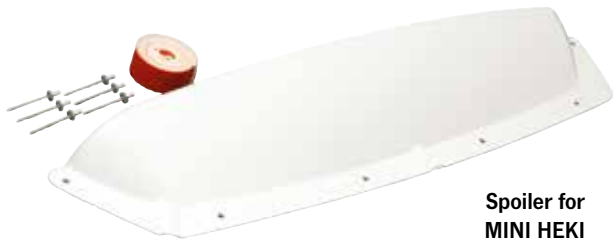

max.
130
km/h

from **152,-**

**Spoiler for
MINI HEKI**

Mini Heki S - Especially for caravans 40 x 40 cm

- Can be extended to all sides
- Convenient positioning of the glass hood via operating handles
- With forced ventilation: 150 cm² cross-section
- Black pleated insect screen roller blind, light beige, aluminum-coated on the outside, reflects the sun's rays
- Pleated blackout blind
- Gray tinted hood
- Single-glazed, aerodynamically shaped roof hood
- Frame made of weather-resistant ASA plastic