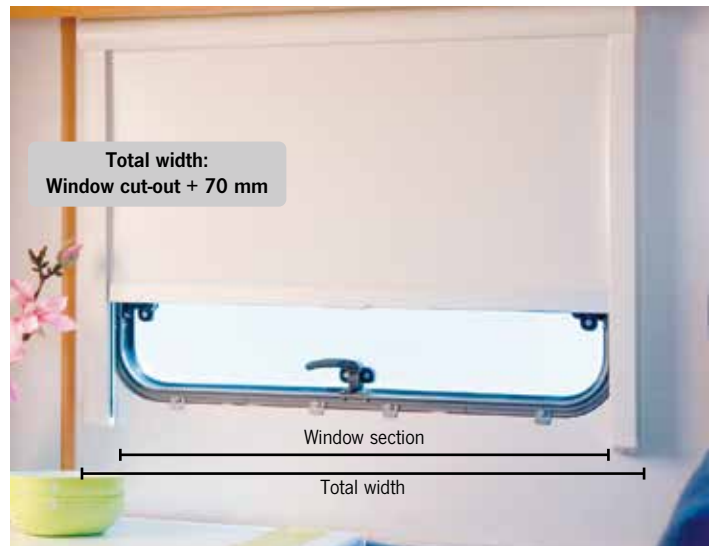

Double cassette roller blind REMiflair I - very flat

The inexpensive combination roller blind. Blackout and flyscreen roller blind, high-quality fittings, w/ excellent insulating properties: Outside: Aluminum-coated sun protection film w/ almost complete blackout. Effective insect protection, both roller blinds are guided from above. Ideal for worktops and seating areas. Roller blind is only 3.5 cm thick. Color: cassette cream white, sun protection film: cream white or grey inside; silver-coated outside, effectively reflects sunlight. Insect screen gauze: White.

Window cut-out (WxH in mm)	External frame (WxH in mm)	Light gray: Silver	Price	Cream white: Silver	Price
700 x 550	770 x 655	–		370506	113,-
800 x 550	870 x 655	–		370516	99,20
900 x 550	970 x 655	–		370526	108,-
1000 x 600	1070 x 705	–		370536	128,-
1100 x 600	1170 x 705	–		370546	141,-
1450 x 700	1520 x 805	37055	159,-	–