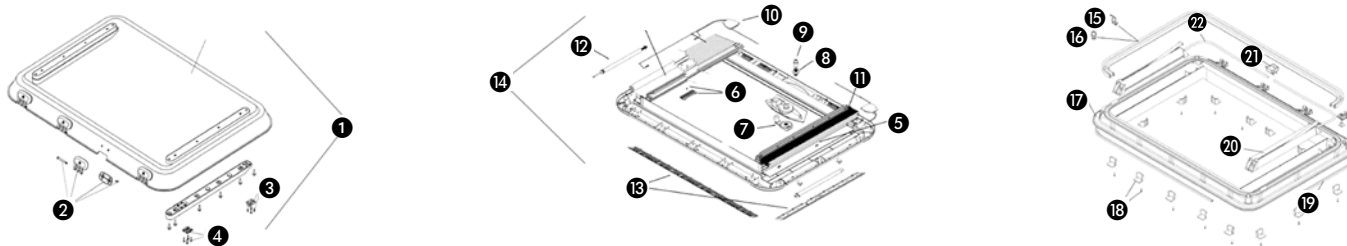

Heki 3

① Replacement glass with attachments	380762	566,--
② Hinge 03-04	AA0400	6,35
③ Inlet wedge with mounting part	E1577	7,55
④ Retaining profile with mounting parts	E1578	8,85
⑤ Spring clip 12 pieces 1 set	E5023	7,55
⑥ Rocker with spring	E441	7,55
⑦ Crank with mounting parts	SA671	26,10
⑧ Drive pinion	E494	7,55
⑨ Adapter 32-39 mm	E418	7,55
⑩ Electronics 03-04	SA435	113,--
⑪ Blackout blind	E436	123,--
⑫ Spring motor	183	19,--
⑬ Ventilation grille and cover for lighting	E2710	25,--

⑭ Interior frame cream white 03-04	E12520	362,--
⑮ Seal for Heki without forced ventilation 5 m	E422	39,30
⑯ Seal for Heki with forced ventilation 5 m	E423	13,10
⑰ Outer frame cream white	E4411	215,--
⑱ Mounting bracket 25-32 mm gray	E4140	16,30
Mounting bracket 32-39 mm black	E4410	21,70
Mounting bracket 46-53 mm blue	E1579	29,30
Mounting bracket 53-60 mm red	E1580	35,60
⑲ Wall seal 5 m	39821	17,70
⑳ Drive	E2894	215,--
㉑ Crank gear	E492	140,--
㉒ Drive shaft pair	E5042	79,60
Adapter rail with mounting parts	E4516	30,--