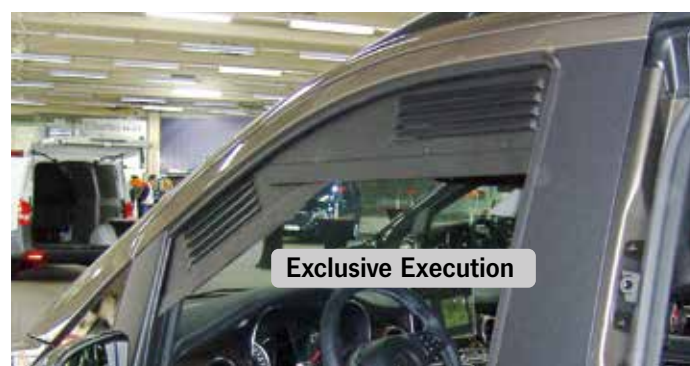

Exclusive Execution

Mercedes Vito/V-Class

> 01/2014, Exclusive	461491	172,-
> 01/2014, Standard	460851	172,-