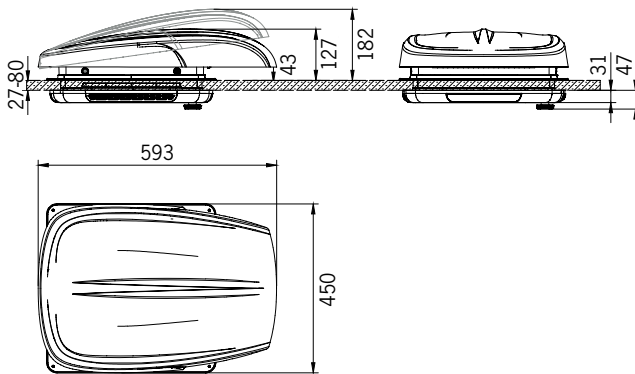

Roof ventilation system VanVent, 40x40 cm

- For roof cut-outs of 40x40 cm
- Ventilation (with open external hood)
- Roof fan (with closed external hood)
- Integrated pleated blackout blind
- Metal insect screens
- Impact-resistant and UV-resistant
- Includes remote control with illuminated display and wall bracket
- ECE-approved

The VanVent roof ventilation system ensures a pleasant climate in the interior. When the outer hood is open, the supply of outside air & the extraction of inside air.

When hood is closed, the VanVent turns into a roof ventilator and circulates the air in the interior.

The special design prevents the ingress of rainwater. It is controlled via the remote control or via the LED display on the inner frame.

max. ventilation flow: 3000m³/h

max. power 20W + 4W

Operating voltage: min. 9V - max. 16V

LED lighting, warm white: 3000K

Cutout size: 400x400 mm

For roof thicknesses from: 27-80 mm Weight: 4.5 kg

VanVent smoked glass	318028	414,-
VanVent Black	318029	414,-