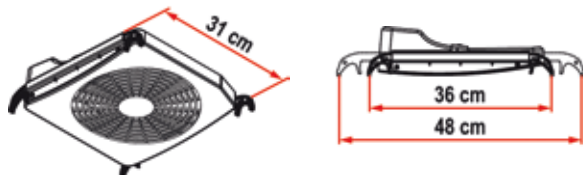

Dometic Midi Heki