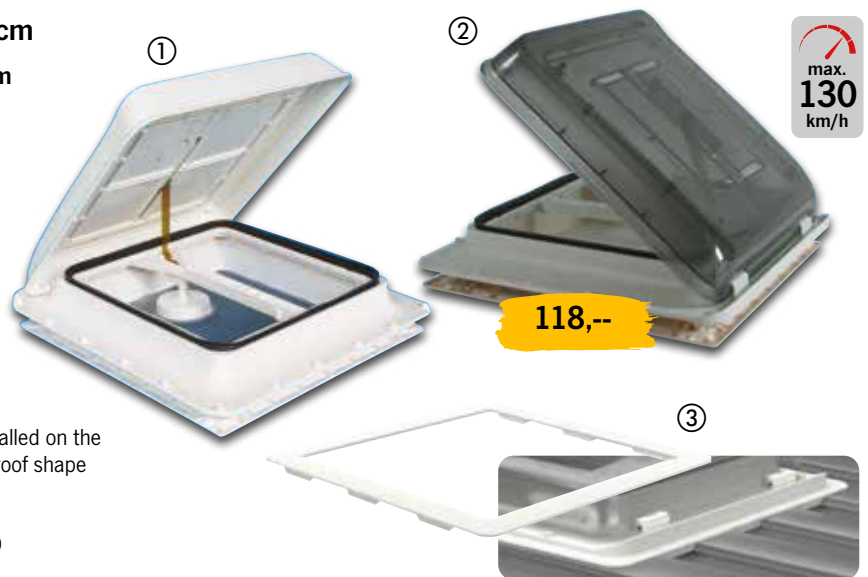

VENT 40 - Aerodynamic roof hoods 40x40 cm

- Vent cranked roof hood for roof cut-out 39 x 39 cm
- With integrated mosquito net
- Aerodynamically shaped outer dome
- High quality, impact-resistant & UV-resistant
- Continuous ventilation
- Reimo recommends installation of front spoilers

Technical data: Cut-out dims.: 39 x 39 cm, outer dims.: 45.5 x 45.5 cm Inner frame: 43 x 43 cm, roof thickness: 3 - 4.5 cm Height above roof 8.5 cm

① White	360822	91,40
② Crystal	36190	108,-
③ Kit frame 40 Ducato		
Kit-Frame Ducato enables the VENT 40 roof hood to be installed on the Fiat Ducato vehicle roof. Frame shape specially adapted to roof shape of the Fiat Ducato and can be fitted precisely. Made from durable ASA material. Weight 0.4 kg.		
	440470	26,2026,20

max. 130 km/h

Vent F Pro roof hood 40 x 40 cm with modern pleated blind

- Aerodynamic shape with large roof overhang
- 2 openers for safe, even opening
- Retractable crank handle - opening w/ just one movement
- Removable mosquito net (easy cleaning)
- Pleated blackout blind - stylish and elegant

Technical data:

Cut-out dims.: 40 x 40 cm, outer dims.: 57 x 53 cm
Height above roof: 9 cm, inner frame: 49 x 49 cm,
Roof thickness: 2.8 - 5.5 cm,
Assembly according to the sandwich principle, no drilling on the roof, inner frame is screwed directly to the outer frame.
Weight: 4.7 kg

Fresh air for the Vent F Pro roof hood for retrofitting
Effective ventilation with the retrofit kit for the above roof hood
Fan diameter 300mm, power: 36Watt/3Amp
Max. Air delivery: 35m³/min.

① Kit-Turbo-Vent F Premium		
With user-friendly touch control unit and thermostat		
	360832	285,-
② Kit-Turbo-Vent F with thermostat	360833	283,-
	360834	256,-