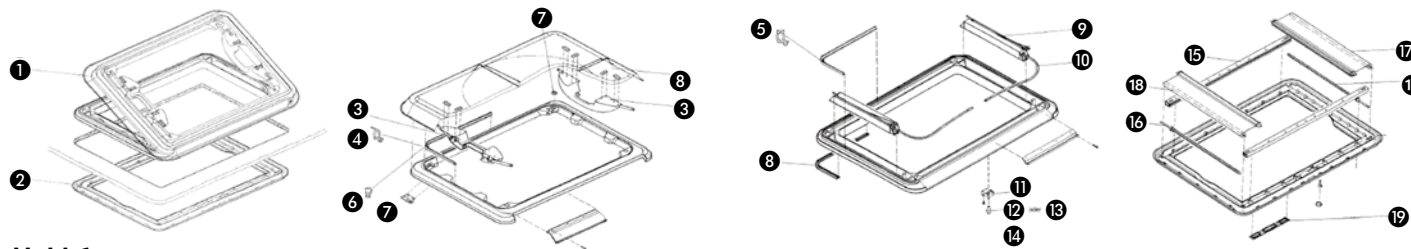

Heki 1

① Glass frame w/o. forced ventilation Cream white	E482	1062,--
② Inner frame w. flyscreen/darkening blind	SA370	444,--
③ Handle with folding linkage	E1570	202,--
④ Seal 5 m	E422	39,30
⑤ Disk seal 5 m	39820	26,--
⑥ Seal with forced ventilation 5 m	E423	13,10
⑦ Rubber buffer/run-in wedge w. mounting set	E3678	24,40
⑧ Wall seal 5 m	39821	17,70
⑨ Drive	E2601	307,--
⑩ Drive shaft	E2600	99,20

⑪ Crank gear	E492	140,--
⑫ Drive pinion	SA397	6,25
⑬ Drive pinion long	E412	7,10
⑭ Crank with mounting parts	E4025	53,50
⑮ Roller blind guide rail cpl. 1 pair	E3919	119,--
⑯ Spring motor	183	19,--
⑰ Blackout blind cpl. Cream white	E407	120,--
⑱ Fly screen gray	AA0294	71,10
⑲ Ventilation grille 10 pcsk	E12522	19,20