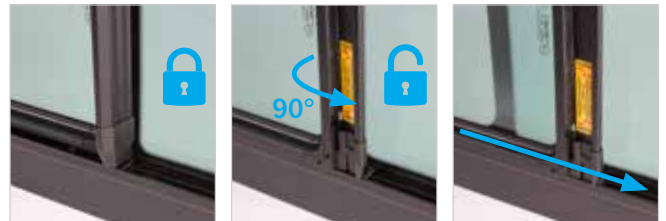

Close window pane and glass frame flush on the outside

Window lock over the entire window height

Photo: Silvio Züllig

Seawater-resistant fittings - durable and easy to maintain

High-quality tempered glass windows for demanding use in expedition and long-distance motorhomes