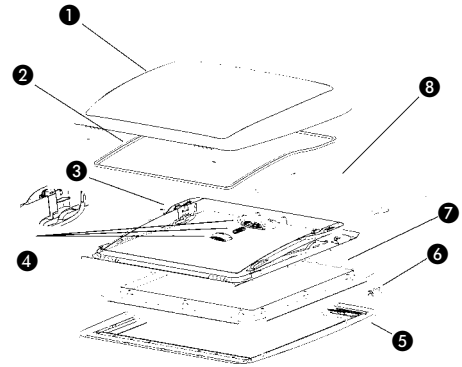

Mini Heki

① Replacement glass without seal and hinge pin	380891	130,--
② Seal 1.65 m	38063	9,85
③ Slider for safety catch	E5022	6,90
④ Push-button Cream white	E408	8,65
⑤ Inner frame with roller blinds Cream white	E5020	73,10
⑥ Spring clip 12 pieces	E5023	7,55
⑦ Mounting frame cream white, roof thickness: 25-42 mm	E5021	27,70
Mounting frame cream white, roof thickness: 43-60mm	E1723	30,50
⑧ Bracket with mounting parts	E1797	22,90

Midi Heki

① Replacement glass without attachments	E10900	250,--	⑪ Ventilation grille	A1072010	32,10
Replacement glass for bracket version w/ att.	E10900	250,--	⑫ IR crank handle cover compl. with attachments	E7014	16,20
Replacement glass f. Crank/electric version + att.	E10900	250,--	⑬ IR Electro cover compl. with attachments	E4998	26,40
② Hinge with mounting parts	E5024	28,80	⑭ Outer frame without attachments	E5027	91,60
③ Functional plate for bracket version w/ mounting parts	E5025	28,40	⑯ Spring left right	E5030	10,50
④ Function plate crank handle - electric version	E5026	31,30	⑰ Seal (only without forced ventilation) 2.3 m	E4021	24,20
⑤ Spring	E1753	10,40	⑱ Gearbox crank drive complete	SA166	35,90
⑥ Bracket with mounting parts	E1752	32,30	Complete electric drive gearbox	E3056	35,90
⑦ Inner frame without attachments	E5035	108,--	⑳ Adjustment lever with attachments (left/right)	SA549	15,60
⑧ Cover for inner frame	E5036	17,--	㉑ Flex shaft cpl. with tube, glides, clamping brackets	AA0523	43,10
⑨ Spring clip 12 pieces	E5023	7,55	Outer frame cpl. Crank drive	E5033	322,--
			Outer frame cpl. Electric drive	E5034	435,--