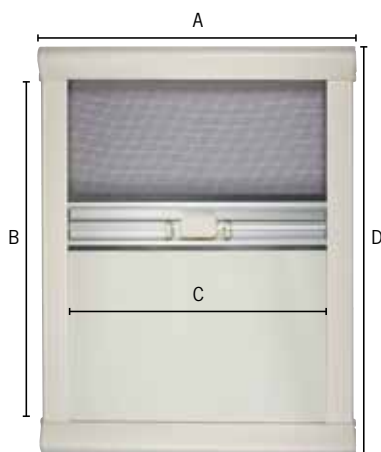

At the height can be shortened individually

The interior window frames with blackout and fly screen roller blinds are the perfect addition to make your motorhome shine again.

The Roller blind system is available in various widths, the height of 650 mm can be individually shortened and thus adapted to the existing requirements in the vehicle. (blackout system not pre-assembled)

Overall dimension W x H (mm)	A	B	C	D	Item no.	Price
600x650	694	650	600	750	37833	90,40
700x650	794	650	700	750	37834	91,50
800x650	894	650	800	750	37835	95,90
900x650	994	650	900	750	37836	99,10
1000x650	1094	650	1000	750	37837	103,--
1100x650	1194	650	1100	750	37838	110,--
1200x650	1294	650	1200	750	37839	113,--
1250x650	1344	650	1250	750	37840	117,--
1300x650	1394	650	1300	750	37841	121,--
1400x650	1494	650	1400	750	37842	125,--
1450x650	1544	650	1450	750	37843	125,--
1500x650	1594	650	1500	750	37844	130,--

Blackout system incl. mosquito net

- Complete system for retrofitting or conversion
- Can be individually shortened in height
- Simple assembly
- Almost complete blackout
- Effective insect protection
- Frame color: Cream white
- Color blackout blind: White
- Mosquito net color: Grey
- Frame material: Plastic