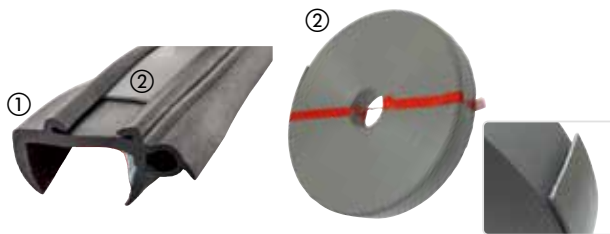

Order at the same time:

- ① Sealing rubber profile self-adhesive, for curtain wall windows
  For wall thicknesses of 28-32 mm. Self-adhesive. Color: Black

4 m	GP* 14,99/1 m	322704	65,40
40 m	GP* 13,97/1 m	3227040	610,-

- ② Filler profile for rubber sealing profile 322704/3227040
  Color: gray, dims.: 23 mm x 0.9 mm.

10 m	GP* 1,23/1 m	322730	13,50