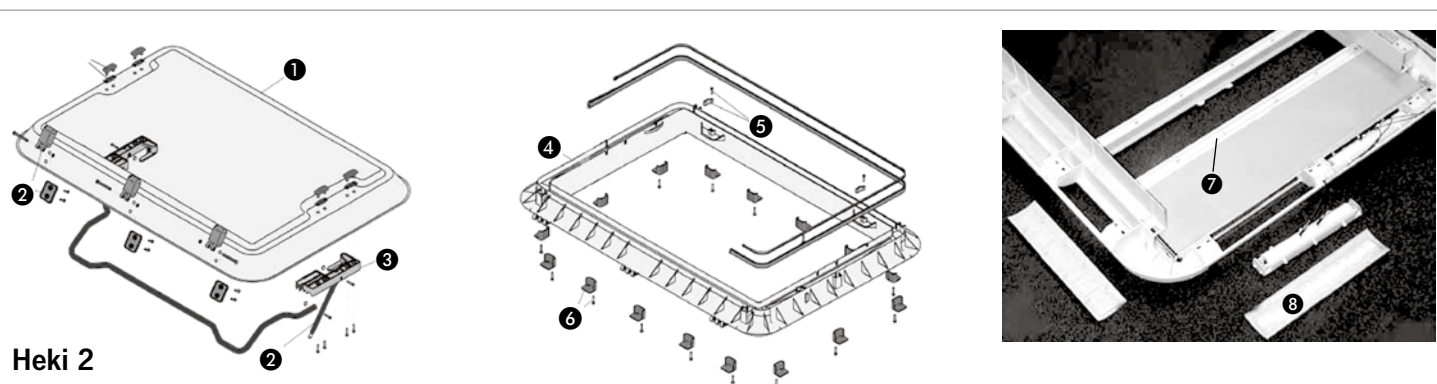

Heki 2

① Replacement glass without attachments	38076	406,--	⑥ Mounting bracket 25-32 mm gray	E4140	16,30
Replacement glass cpl. with attachments	E3153	544,--	Mounting bracket 32-39 mm black	E4410	21,70
② Gas spring	E3186	53,30	Mounting bracket 46-53 mm blue	E1579	29,30
③ Gas spring holder left and right	AA0311	28,90	Mounting bracket 53-60 mm red	E1580	35,60
④ Outer frame cream white	E420	208,--	⑦ Blackout blind	E3666	164,--
⑤ Scribe with screws 1 set	E477	7,55	⑧ Ventilation grille and cover, for lighting	E2710	25,--