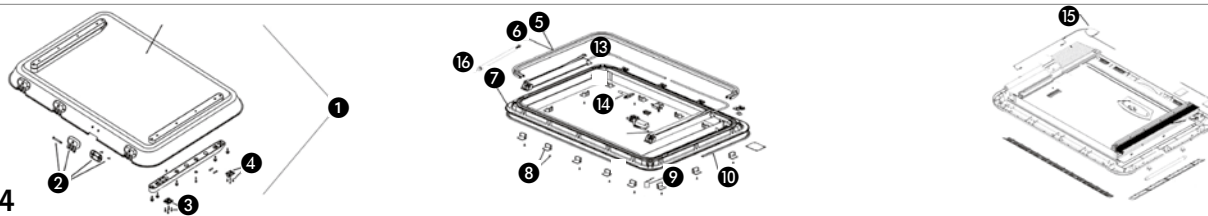

Heki 4

① Replacement glass with attachments	380791	577,--
② Hinge 03-04	AA0400	6,35
③ Retaining profile with mounting parts	E1578	8,85
④ Inlet wedge with mounting parts	E1577	7,55
⑤ Seal for Heki without forced ventilation 5m	E422	39,30
⑥ Seal for Heki with forced ventilation 5 m	E423	13,10
⑦ Outer frame cream white	E4411	215,--
⑧ Mounting bracket 25-32 mm gray	E4140	16,30
Mounting bracket 46-53 mm blue	E1579	29,30
Mounting bracket 53-60 mm red	E1580	35,60

⑨ Rain sensor	E3443	51,80
⑩ Wall seal 5 m	39821	17,70
⑬ Drive shaft pair	E5042	79,60
⑭ Emergency crank	E462	7,55
⑮ Electrical control	E4223	174,--
Electronics 03-04	SA435	113,--
⑯ Spring motor	183	19,--