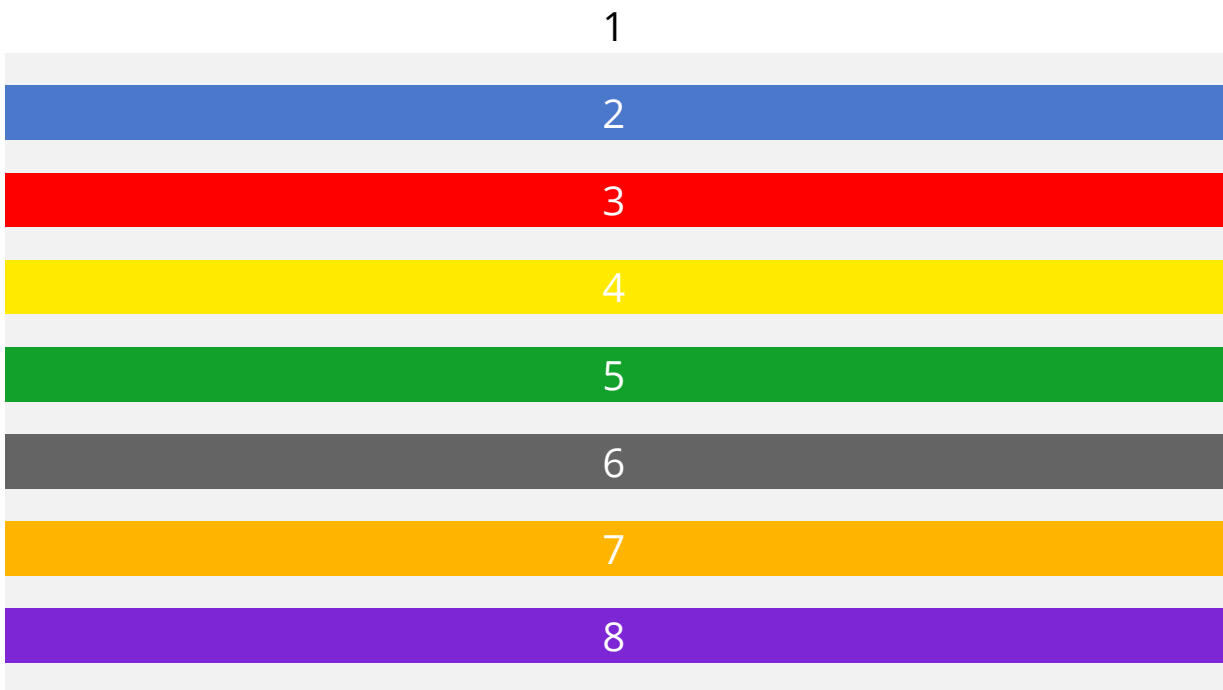

Nr: 28606-2

SQUEEGEE 600 MM, BLACK
RPL. RUBBER

Specificatie

Heat tolerance 100 °C

Thread type Inside thread