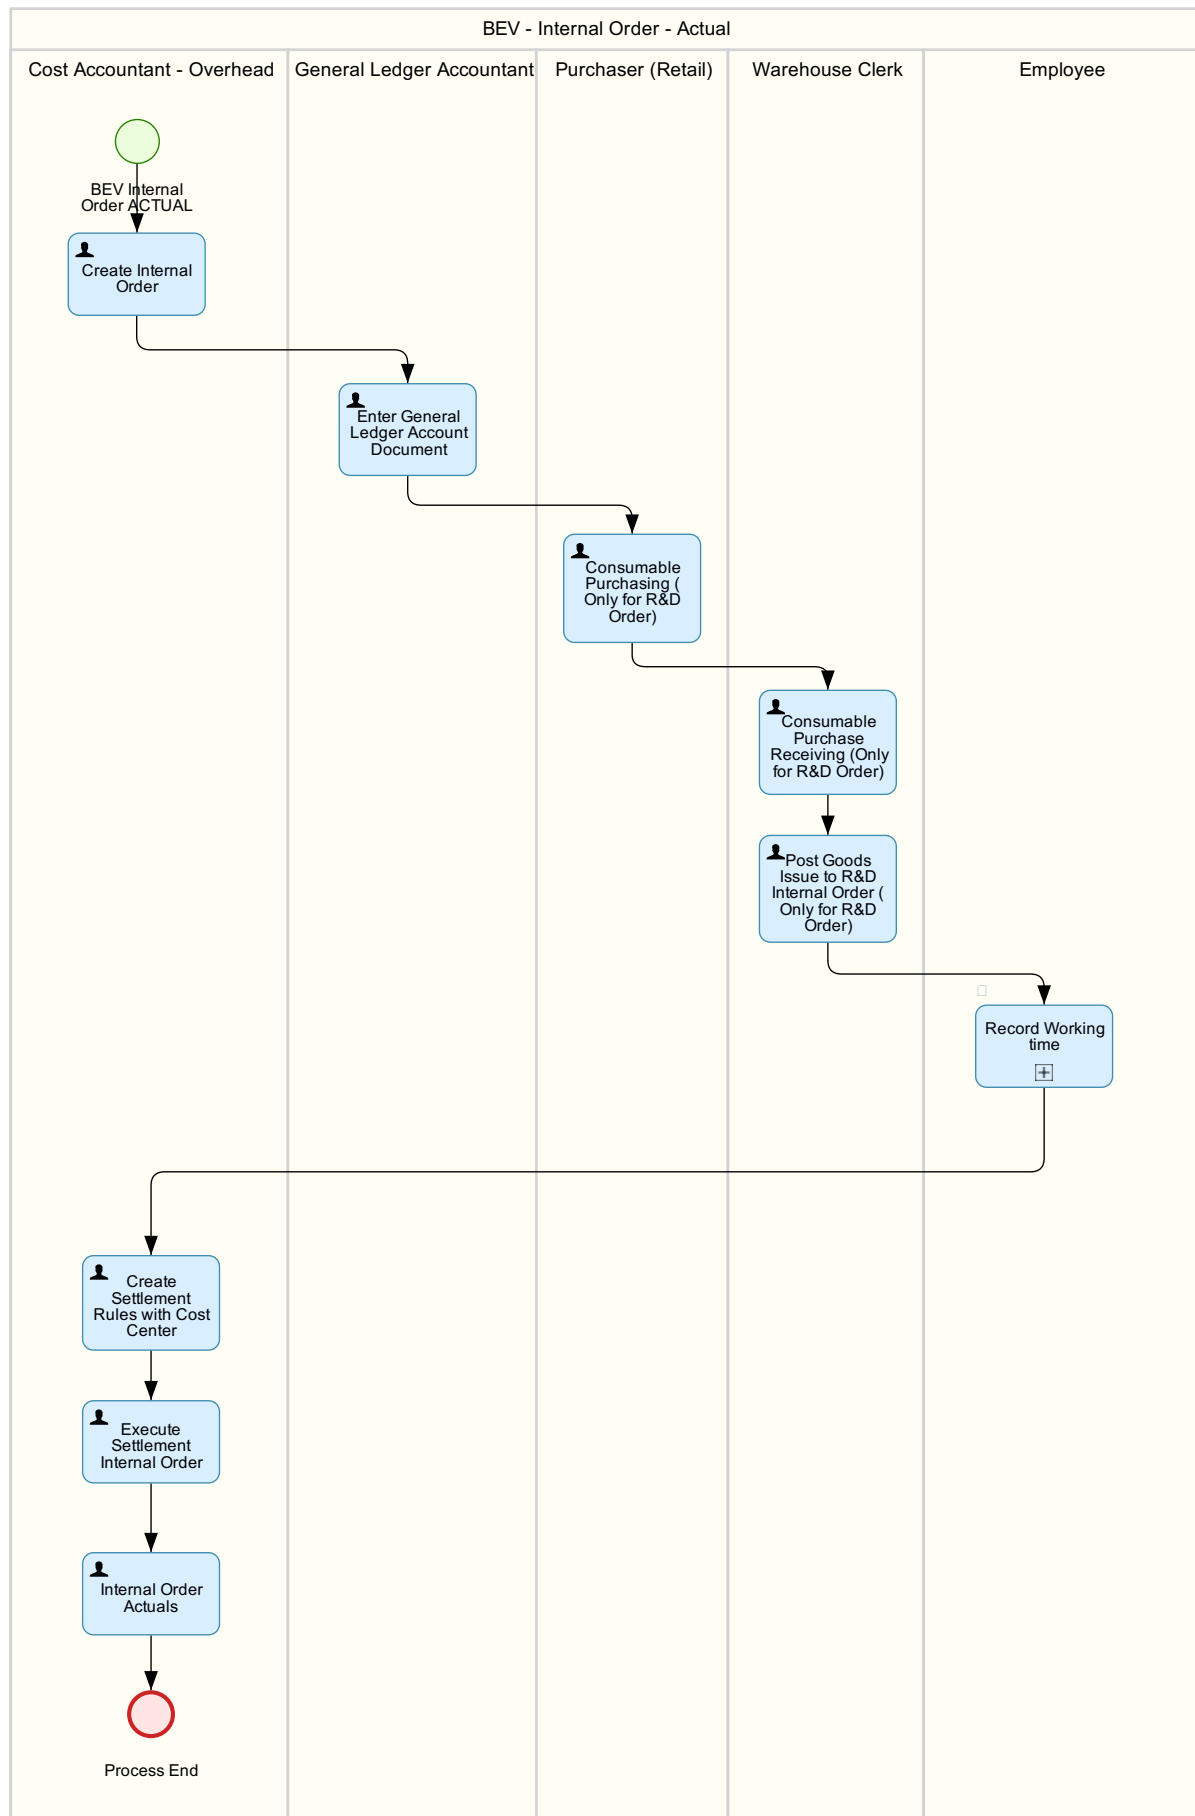

Internal Order - Actual (BEV)

This scope item supports the following processes:

Internal Order - Actual

Note: As of this release, the Manage Internal Orders app, is no longer supported. If the Manage Internal Orders app is still needed, it can be manually added using the App Finder until 1902