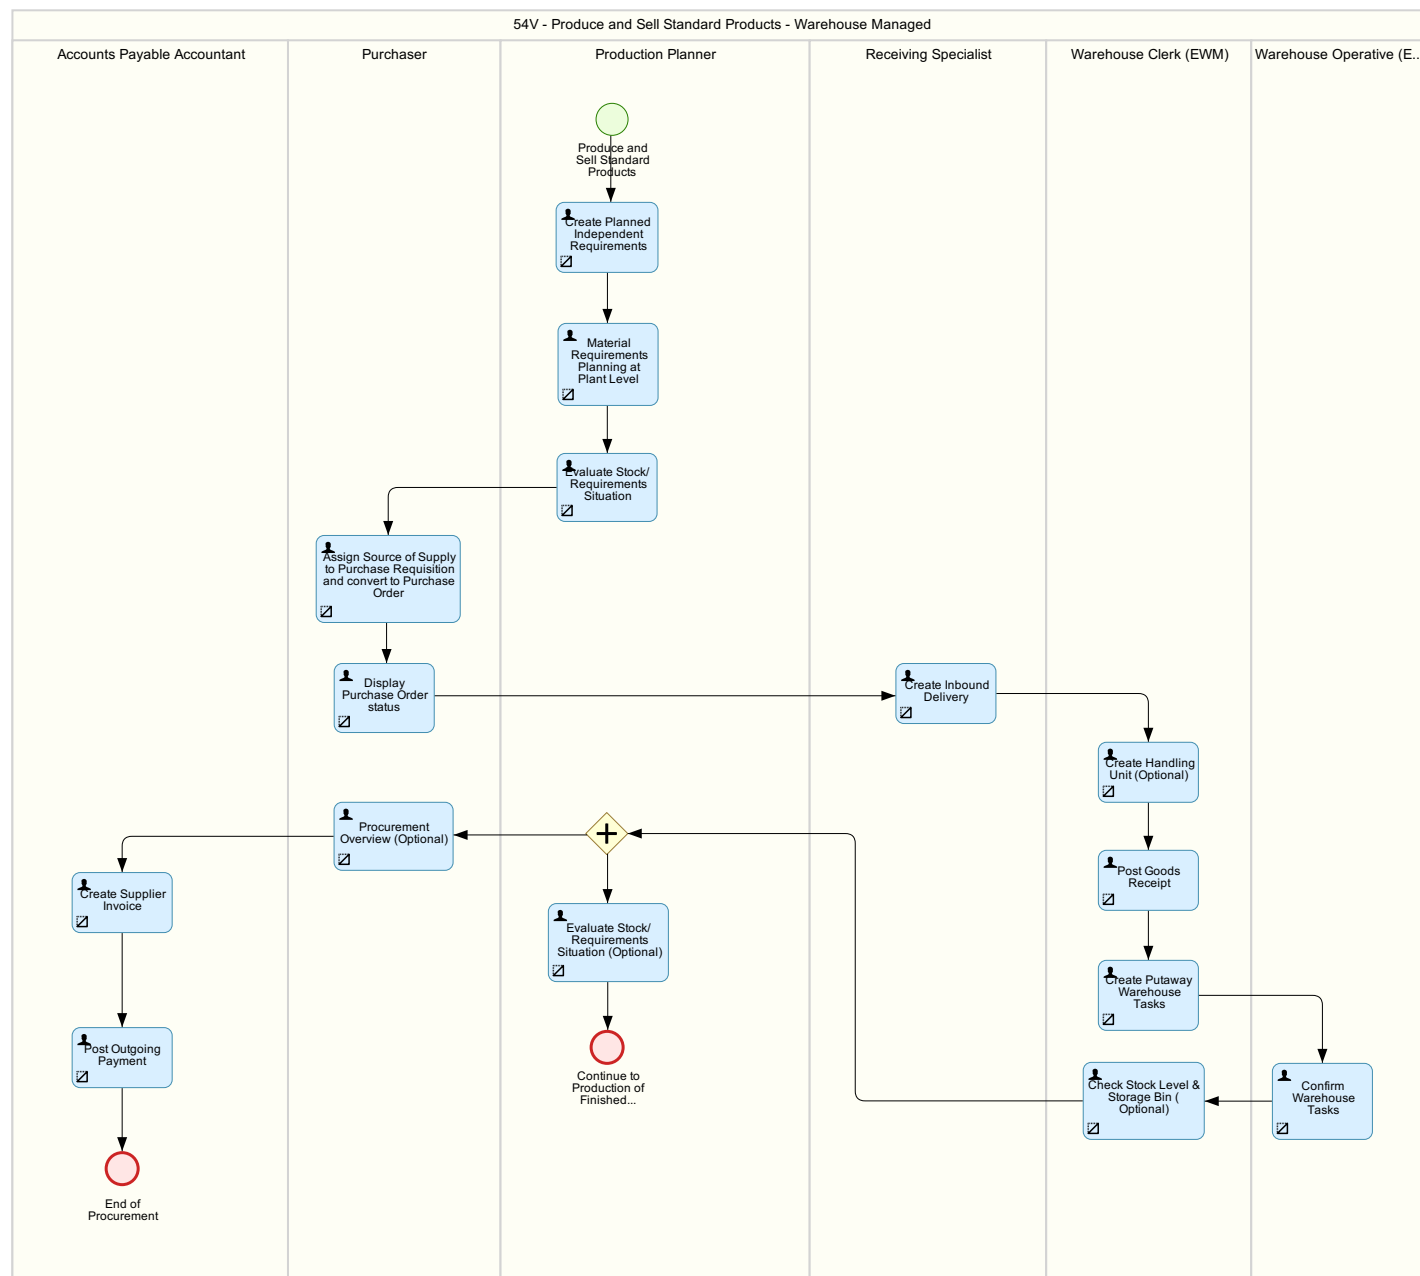

Produce and Sell Standard Products - Warehouse Managed (54V)

This scope item supports the following processes:

Produce and Sell Standard Products - Warehouse Managed - Procurement

Produce and Sell Standard Products - Warehouse Managed - Production

54V - Produce and Sell Standard Products - Warehouse Managed

Produce and Sell Standard Products - Warehouse Managed - Repetitive Manufacturing

54V - Produce and Sell Standard Products - Warehouse Managed

Produce and Sell Standard Products - Warehouse Managed - Sale from Warehouse

54V - Produce and Sell Standard Products - Warehouse Managed