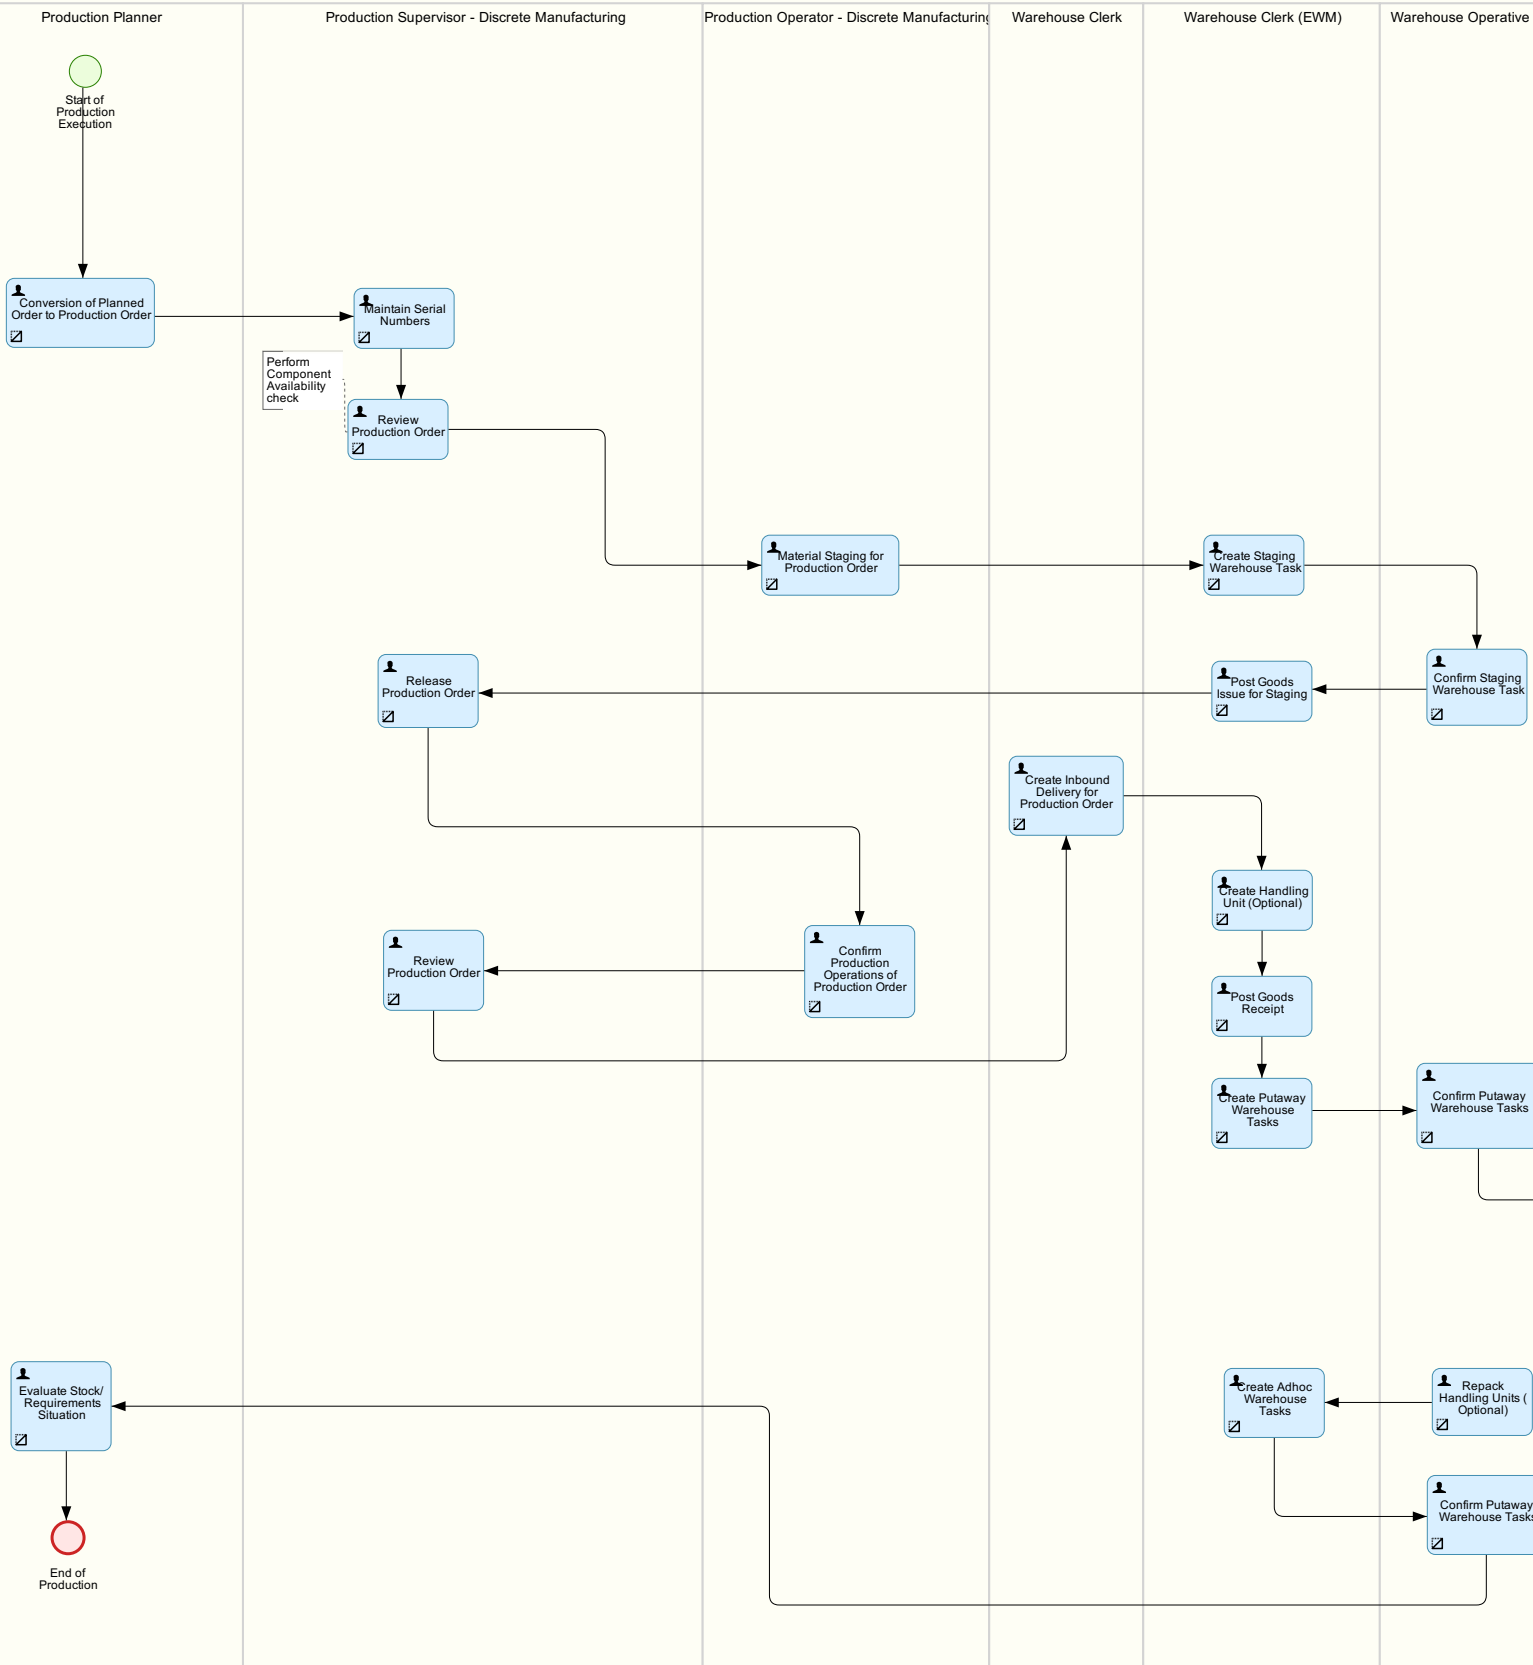

Produce and Sell Standard Products - Warehouse Managed (54V)

This scope item supports the following processes:

Produce and Sell Standard Products - Warehouse Managed - Procurement

Produce and Sell Standard Products - Warehouse Managed - Production

54V - Produce and Sell Standard Products - Warehouse Managed

Produce and Sell Standard Products - Warehouse Managed - Repetitive Manufacturing

54V - Produce and Sell Standard Products - Warehouse Managed

Produce and Sell Standard Products - Warehouse Managed - Sale from Warehouse

54V - Produce and Sell Standard Products - Warehouse Managed