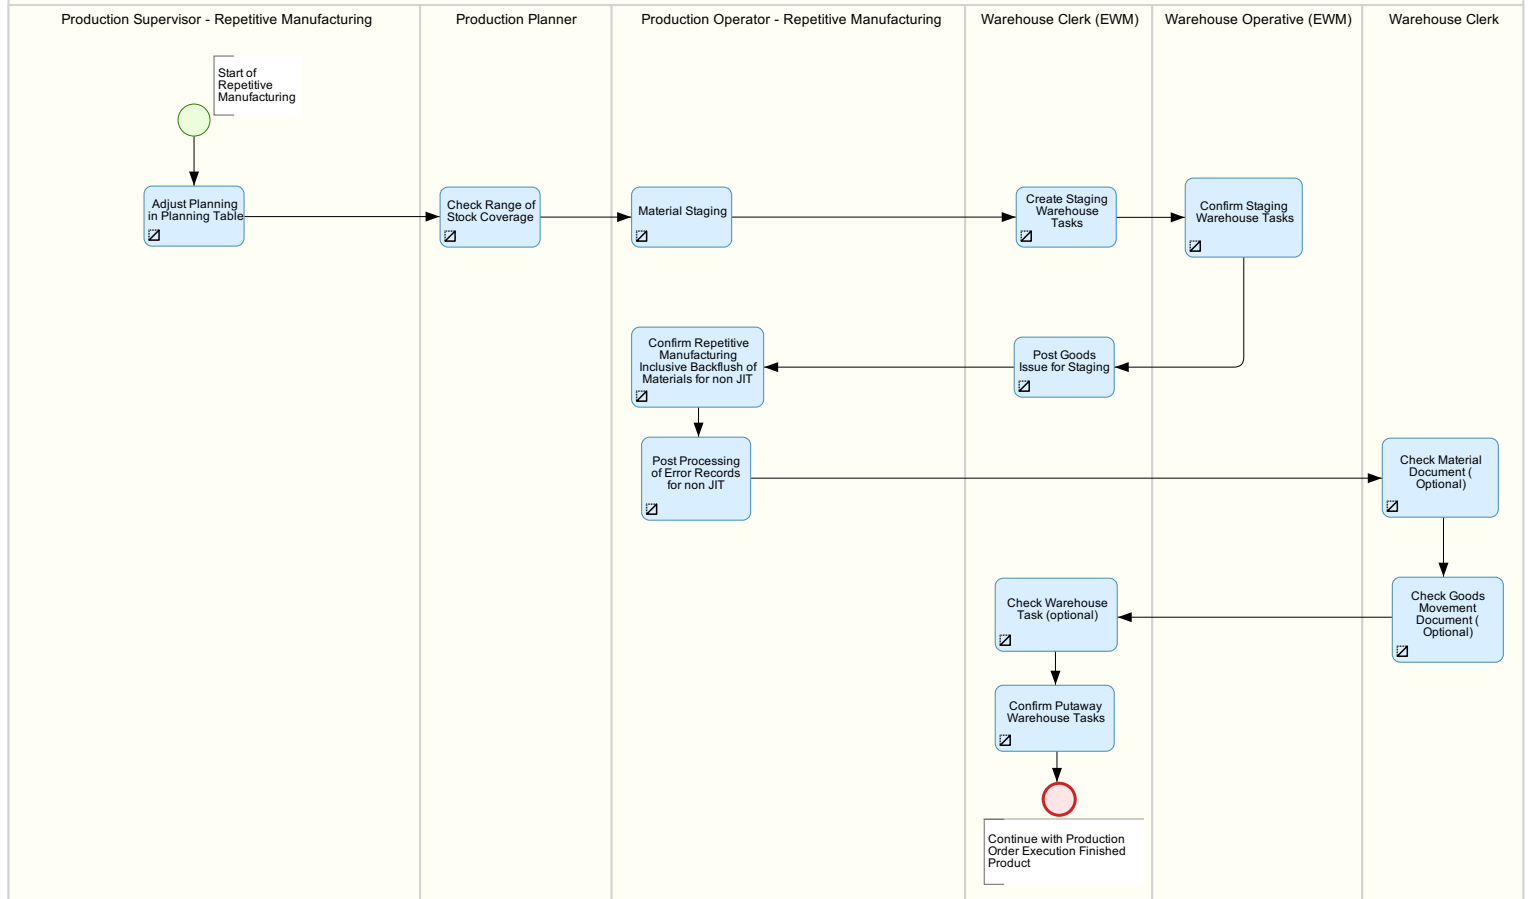

Produce and Sell Standard Products - Warehouse Managed (54V)

This scope item supports the following processes:

Produce and Sell Standard Products - Warehouse Managed - Procurement

Produce and Sell Standard Products - Warehouse Managed - Production

54V - Produce and Sell Standard Products - Warehouse Managed

Produce and Sell Standard Products - Warehouse Managed - Repetitive Manufacturing

54V - Produce and Sell Standard Products - Warehouse Managed

Produce and Sell Standard Products - Warehouse Managed - Sale from Warehouse

54V - Produce and Sell Standard Products - Warehouse Managed