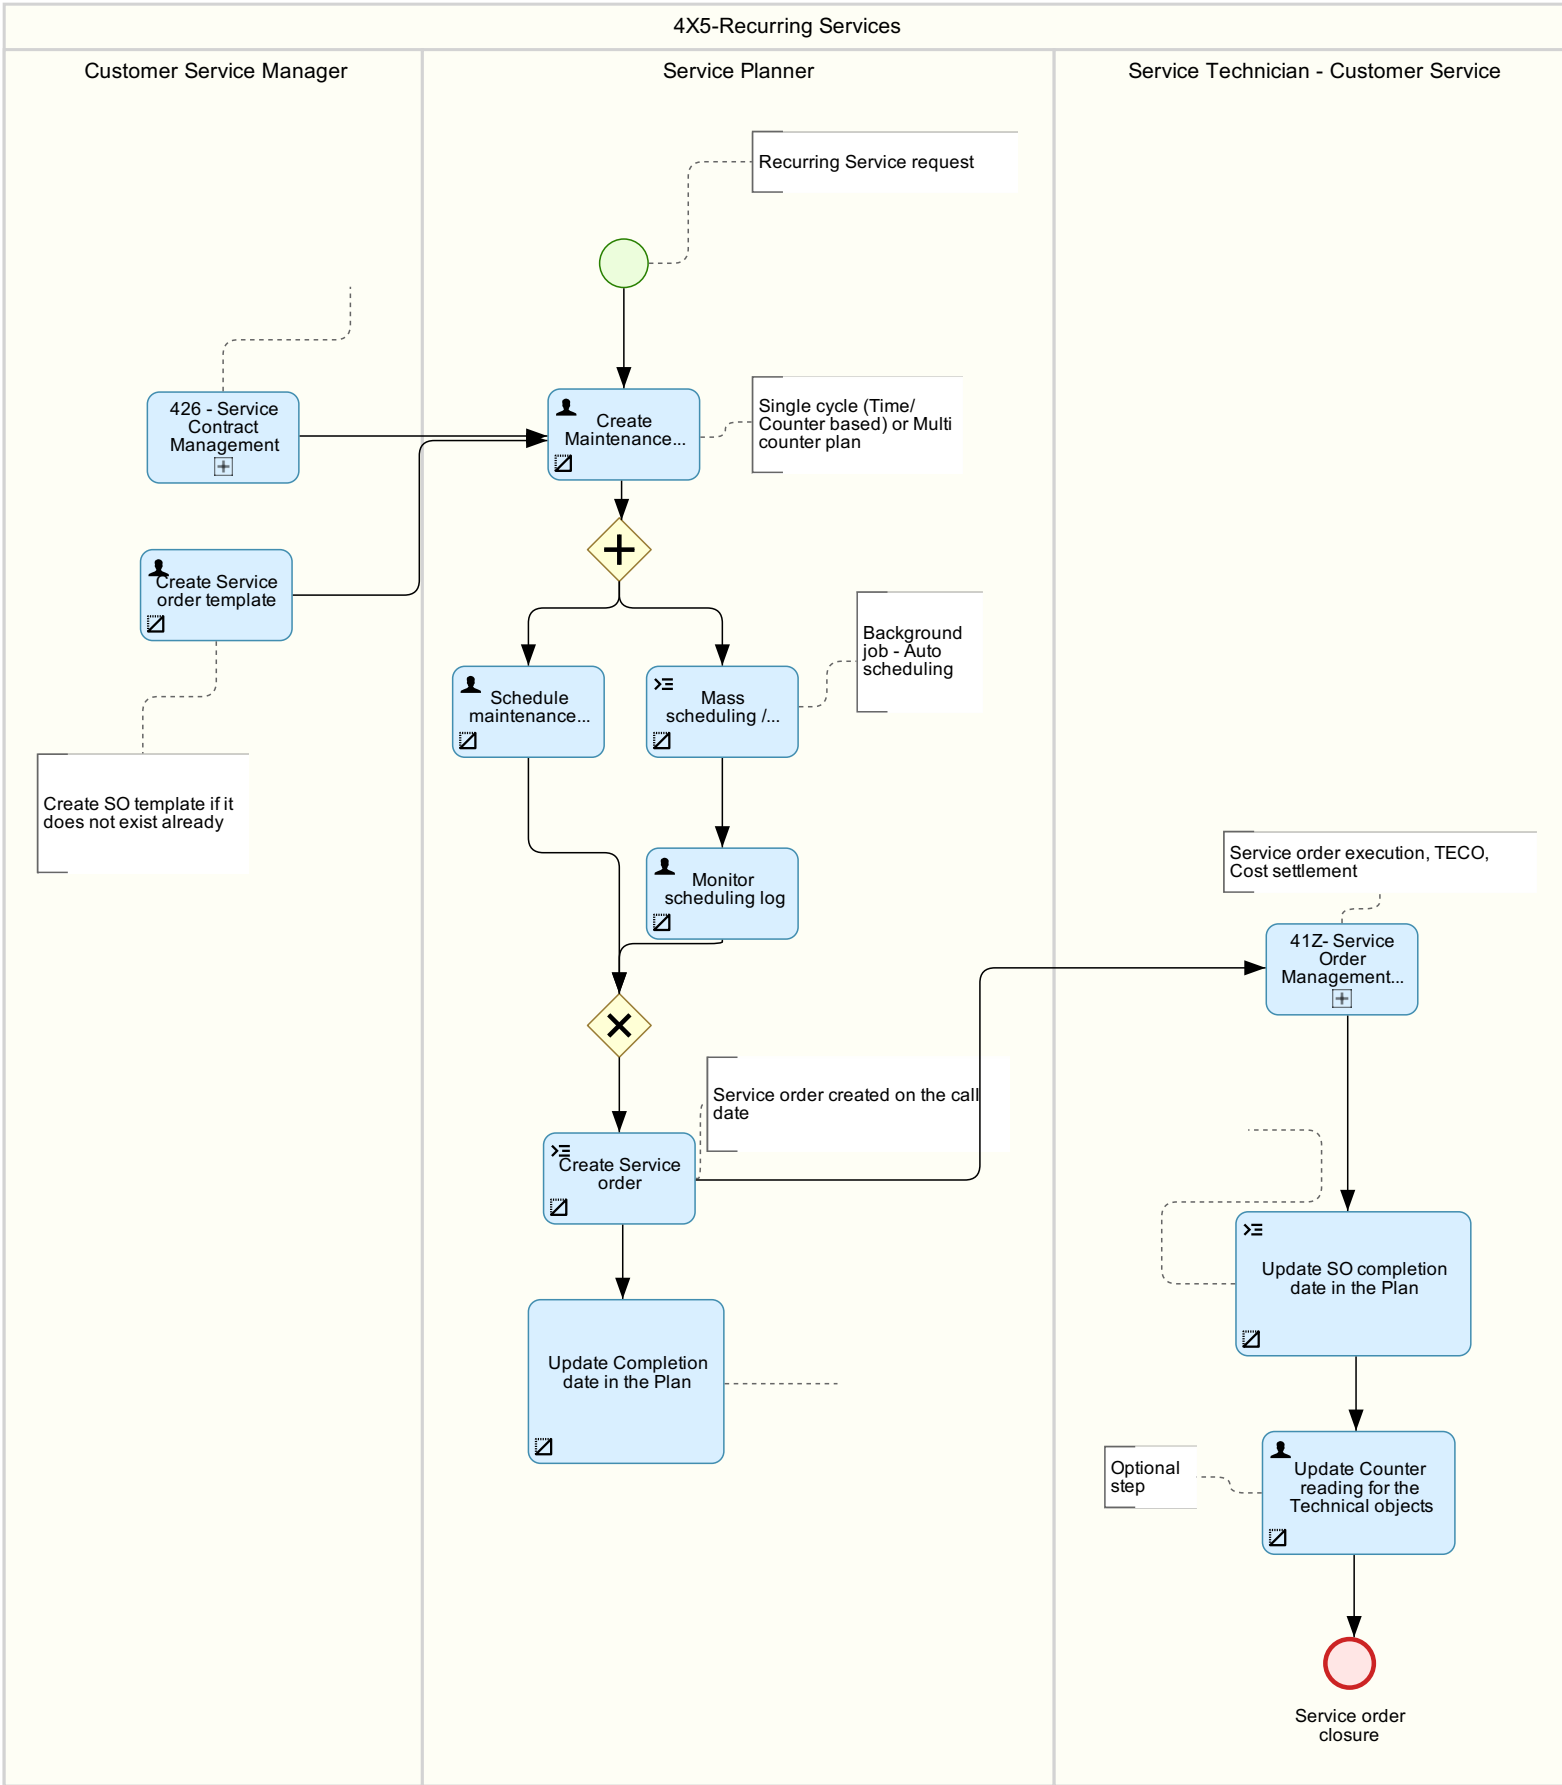

Recurring Services (4X5)

This scope item supports the following processes:

Recurring Services - OP

4X5-Recurring Services

Customer Service Manager

Service Planner

Service Technician - Customer Service