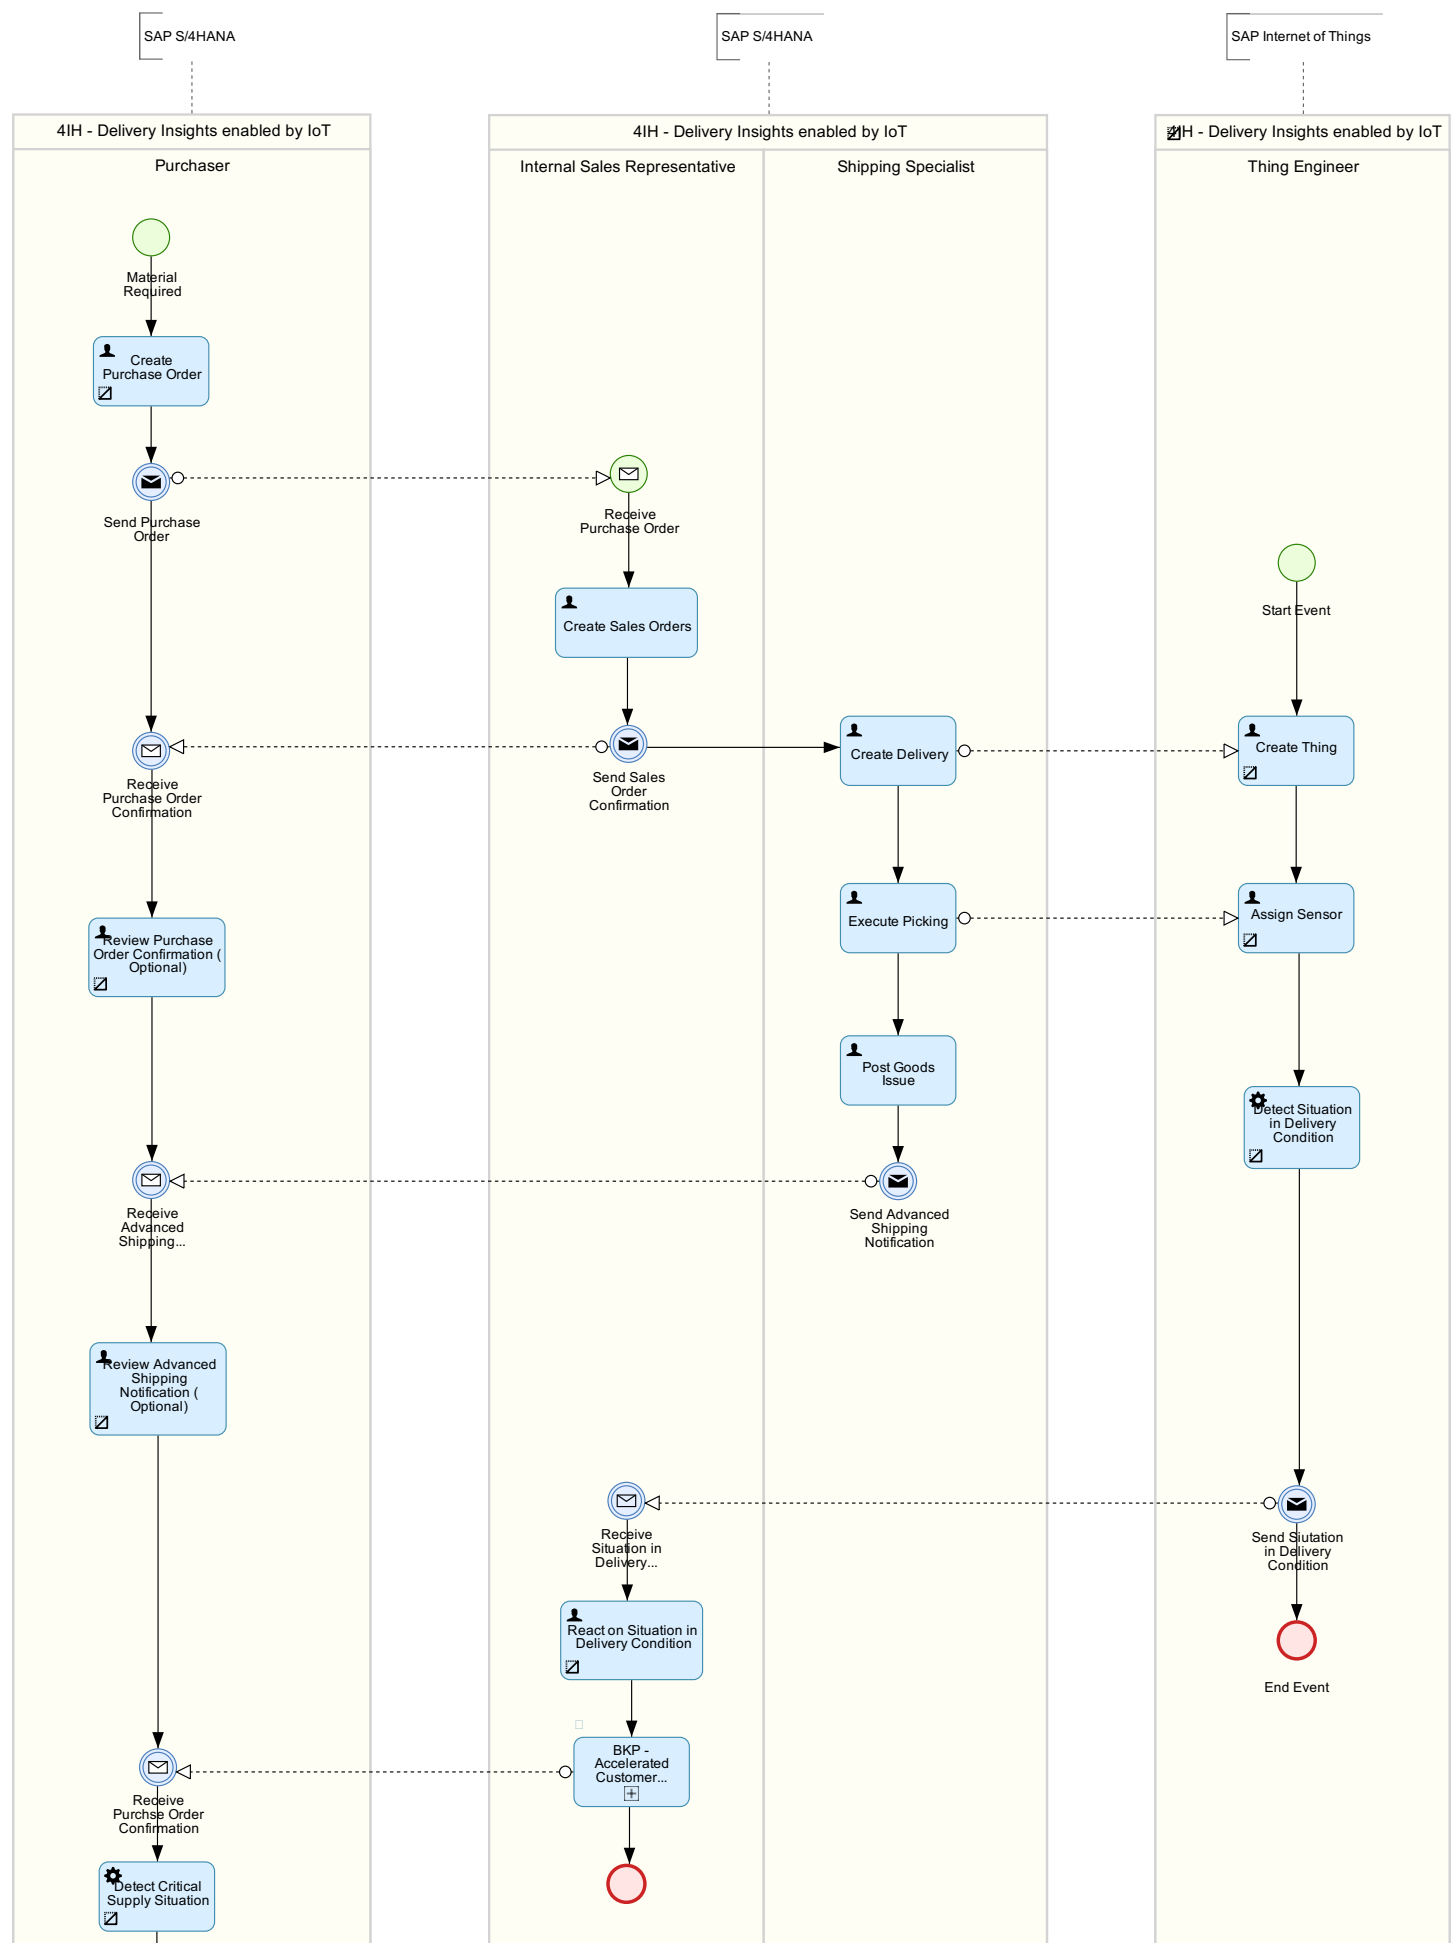

Delivery Insights enabled by IoT (4IH)

This scope item supports the following processes:

01 - Delivery Insights enabled by IoT for Sales

02 - Delivery Insights enabled by IoT for Ordered Items