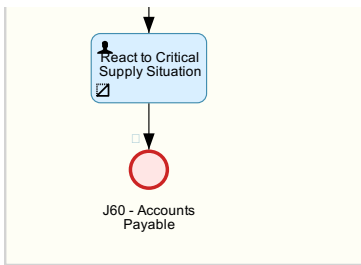

Delivery Insights enabled by IoT (4IH)

This scope item supports the following processes:

01 - Delivery Insights enabled by IoT for Sales

02 - Delivery Insights enabled by IoT for Ordered Items