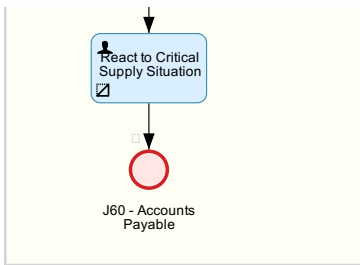

# Delivery Insights enabled by IoT (4IH)

This scope item supports the following processes:

## 01 - Delivery Insights enabled by IoT for Sales

02 - Delivery Insights enabled by IoT for Ordered Items