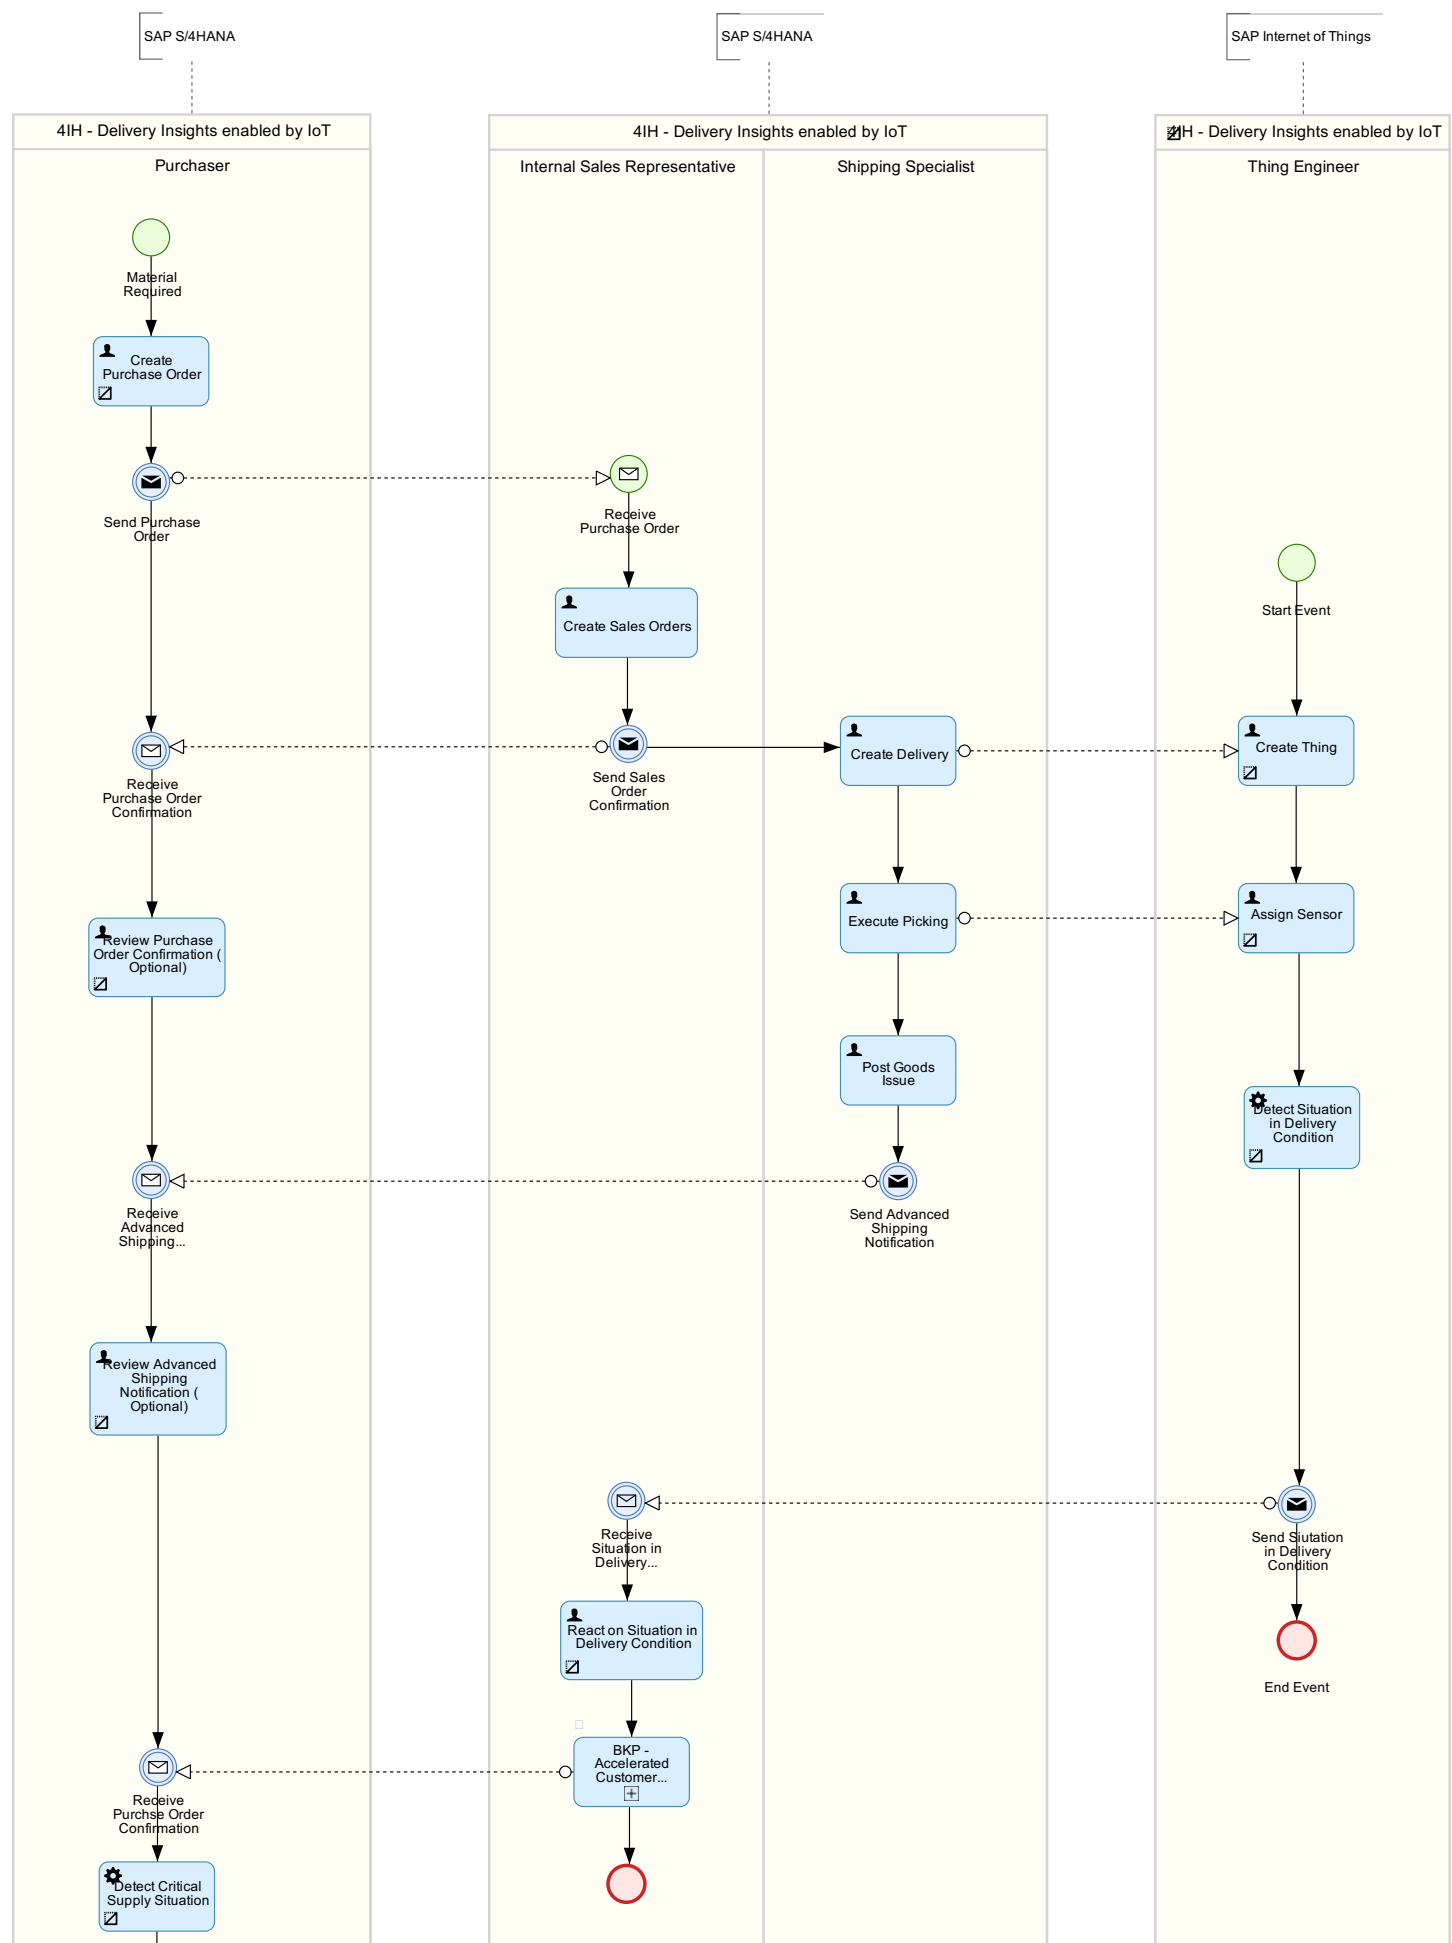

# Delivery Insights enabled by IoT (4IH)

This scope item supports the following processes:

## 01 - Delivery Insights enabled by IoT for Sales

02 - Delivery Insights enabled by IoT for Ordered Items