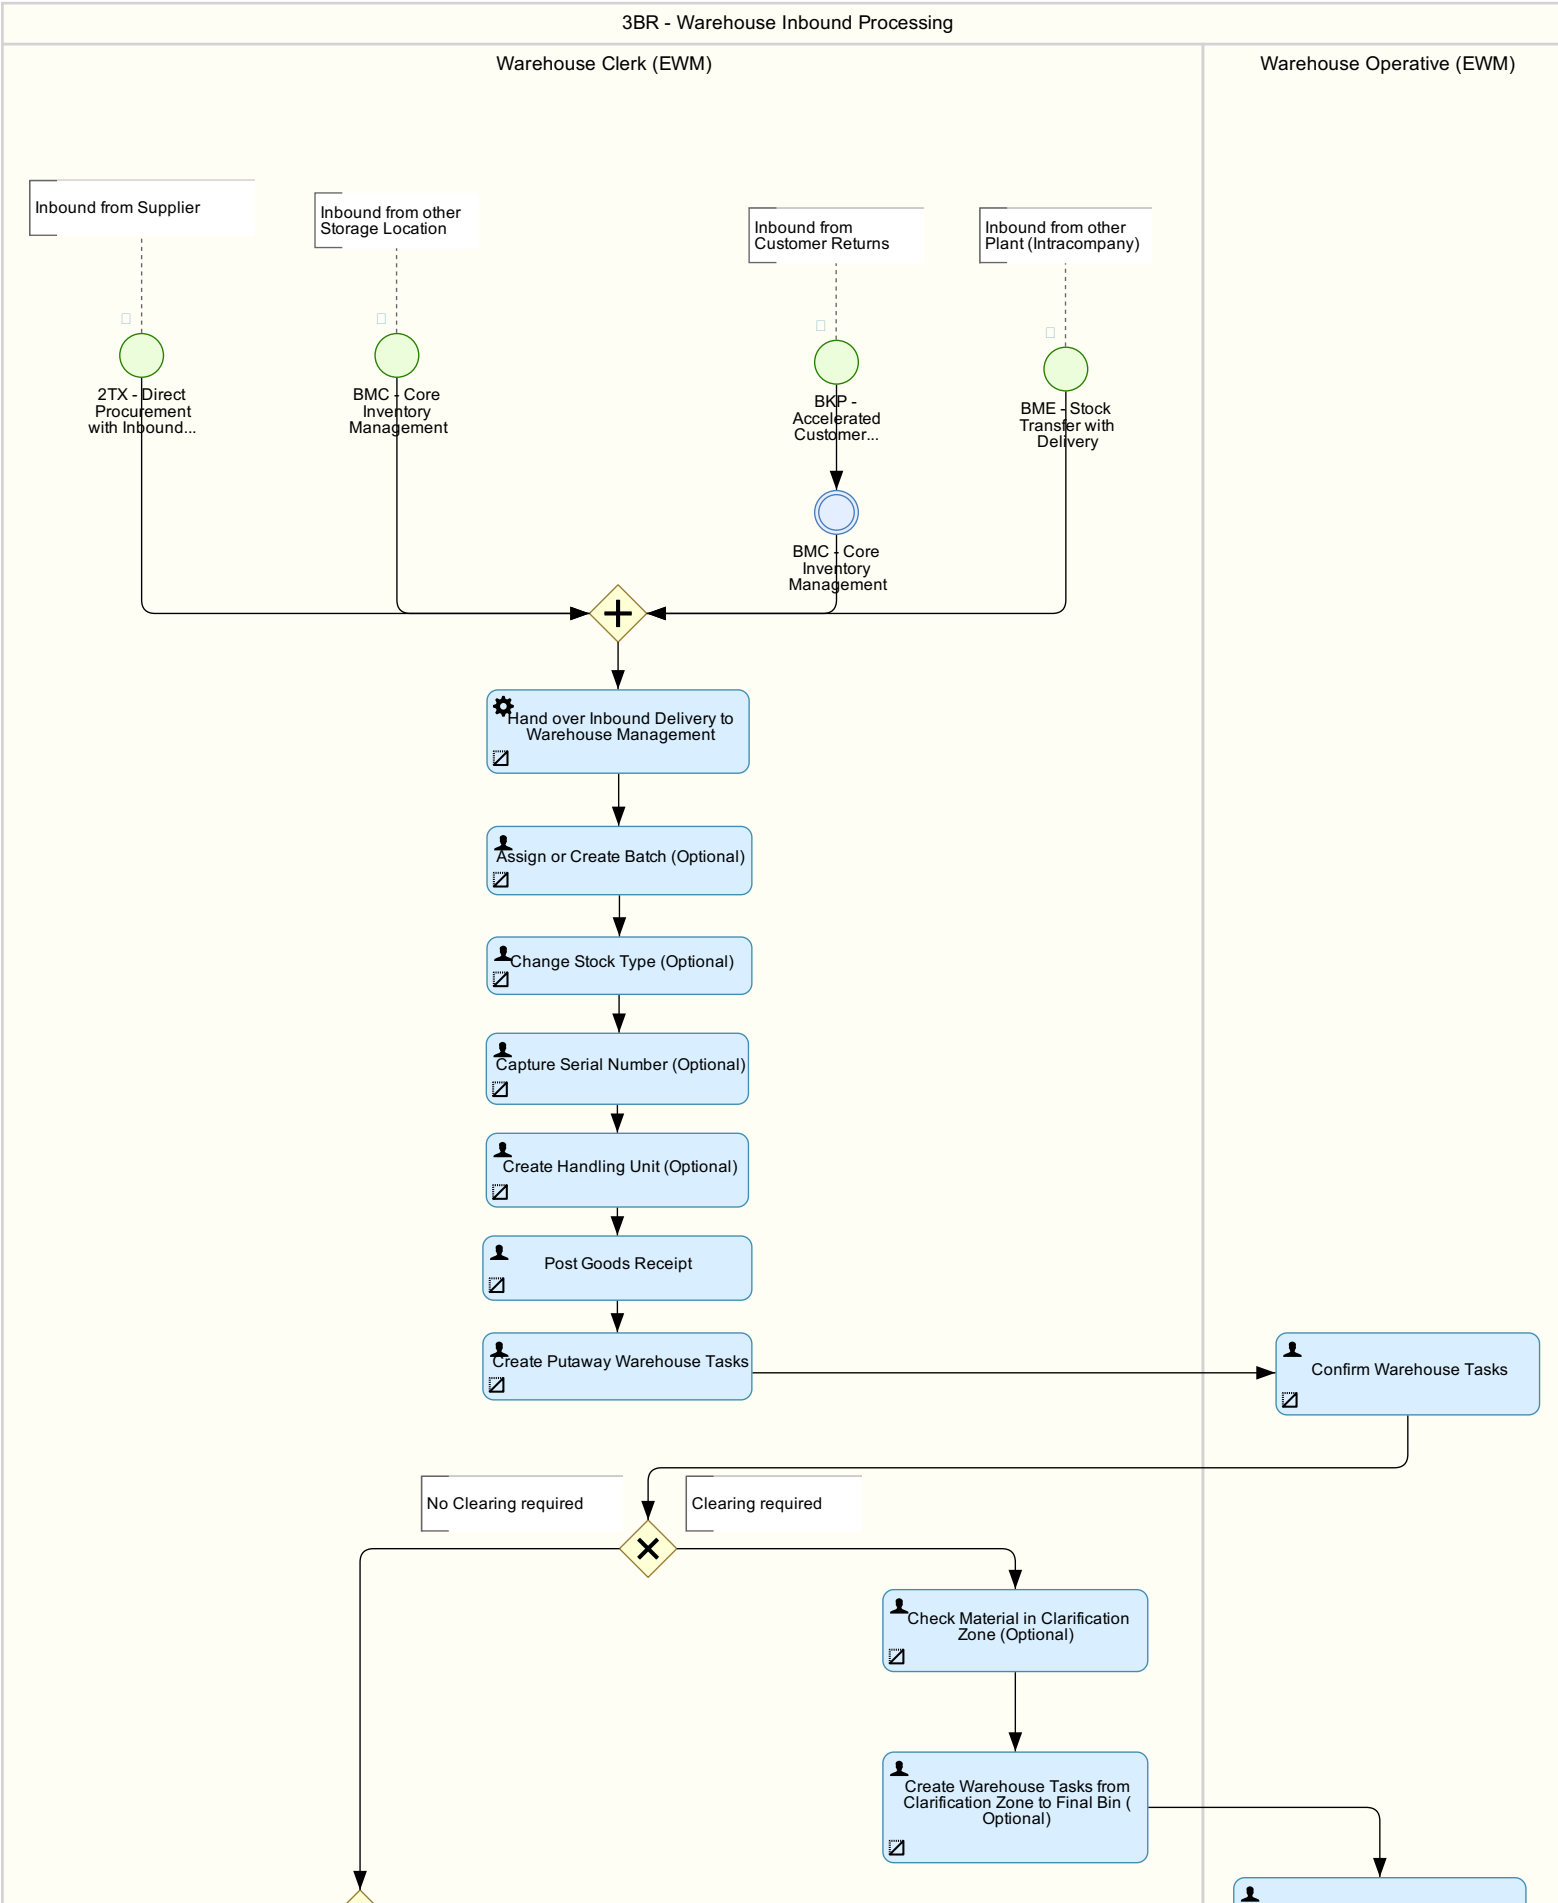

Warehouse Inbound Processing (3BR)

This scope item supports the following processes:

Warehouse Inbound Processing

Inbound completed

Confirm Warehouse Tasks (Optional)