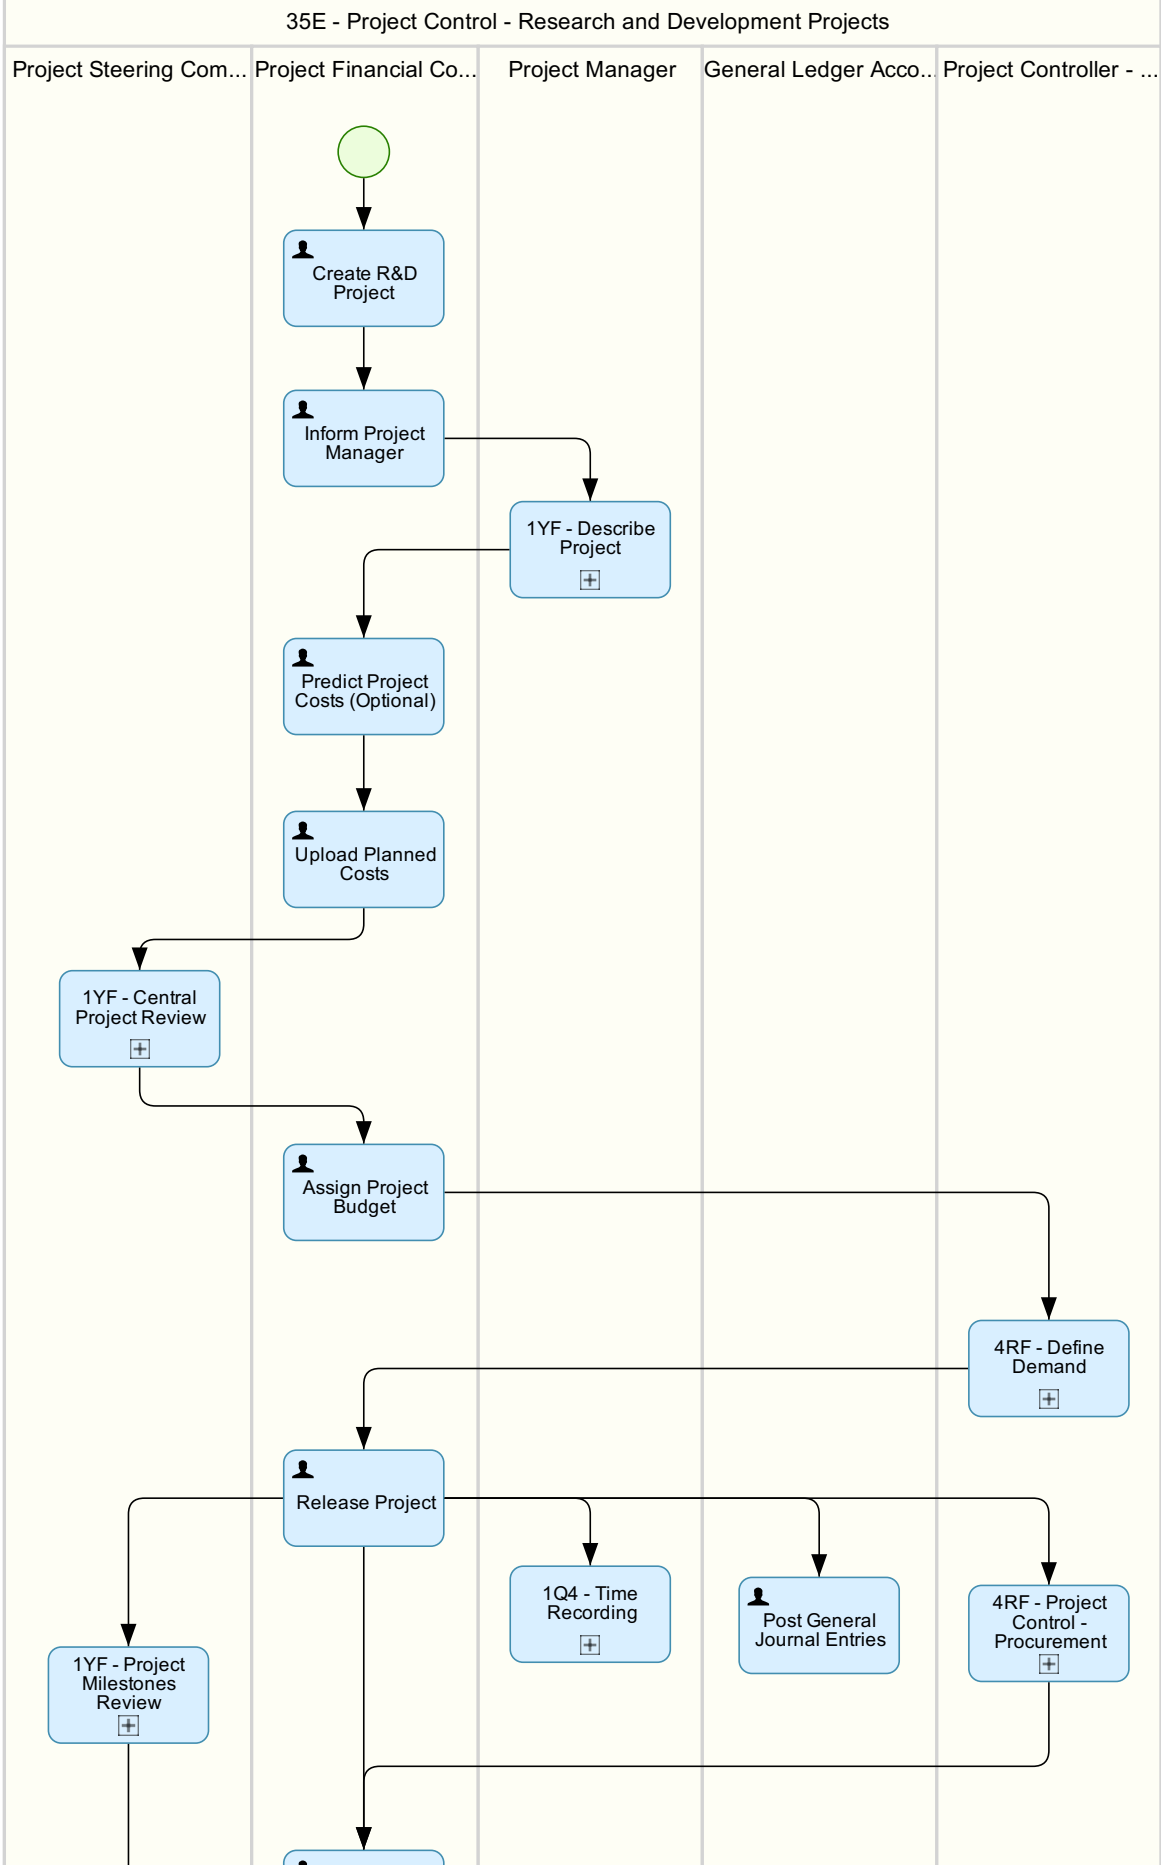

Project Control - Research and Development Projects (35E)

This scope item supports the following processes:

Project Control - Research and Development Projects

Monitor Project

BNA - Period
End Closing

Close Project