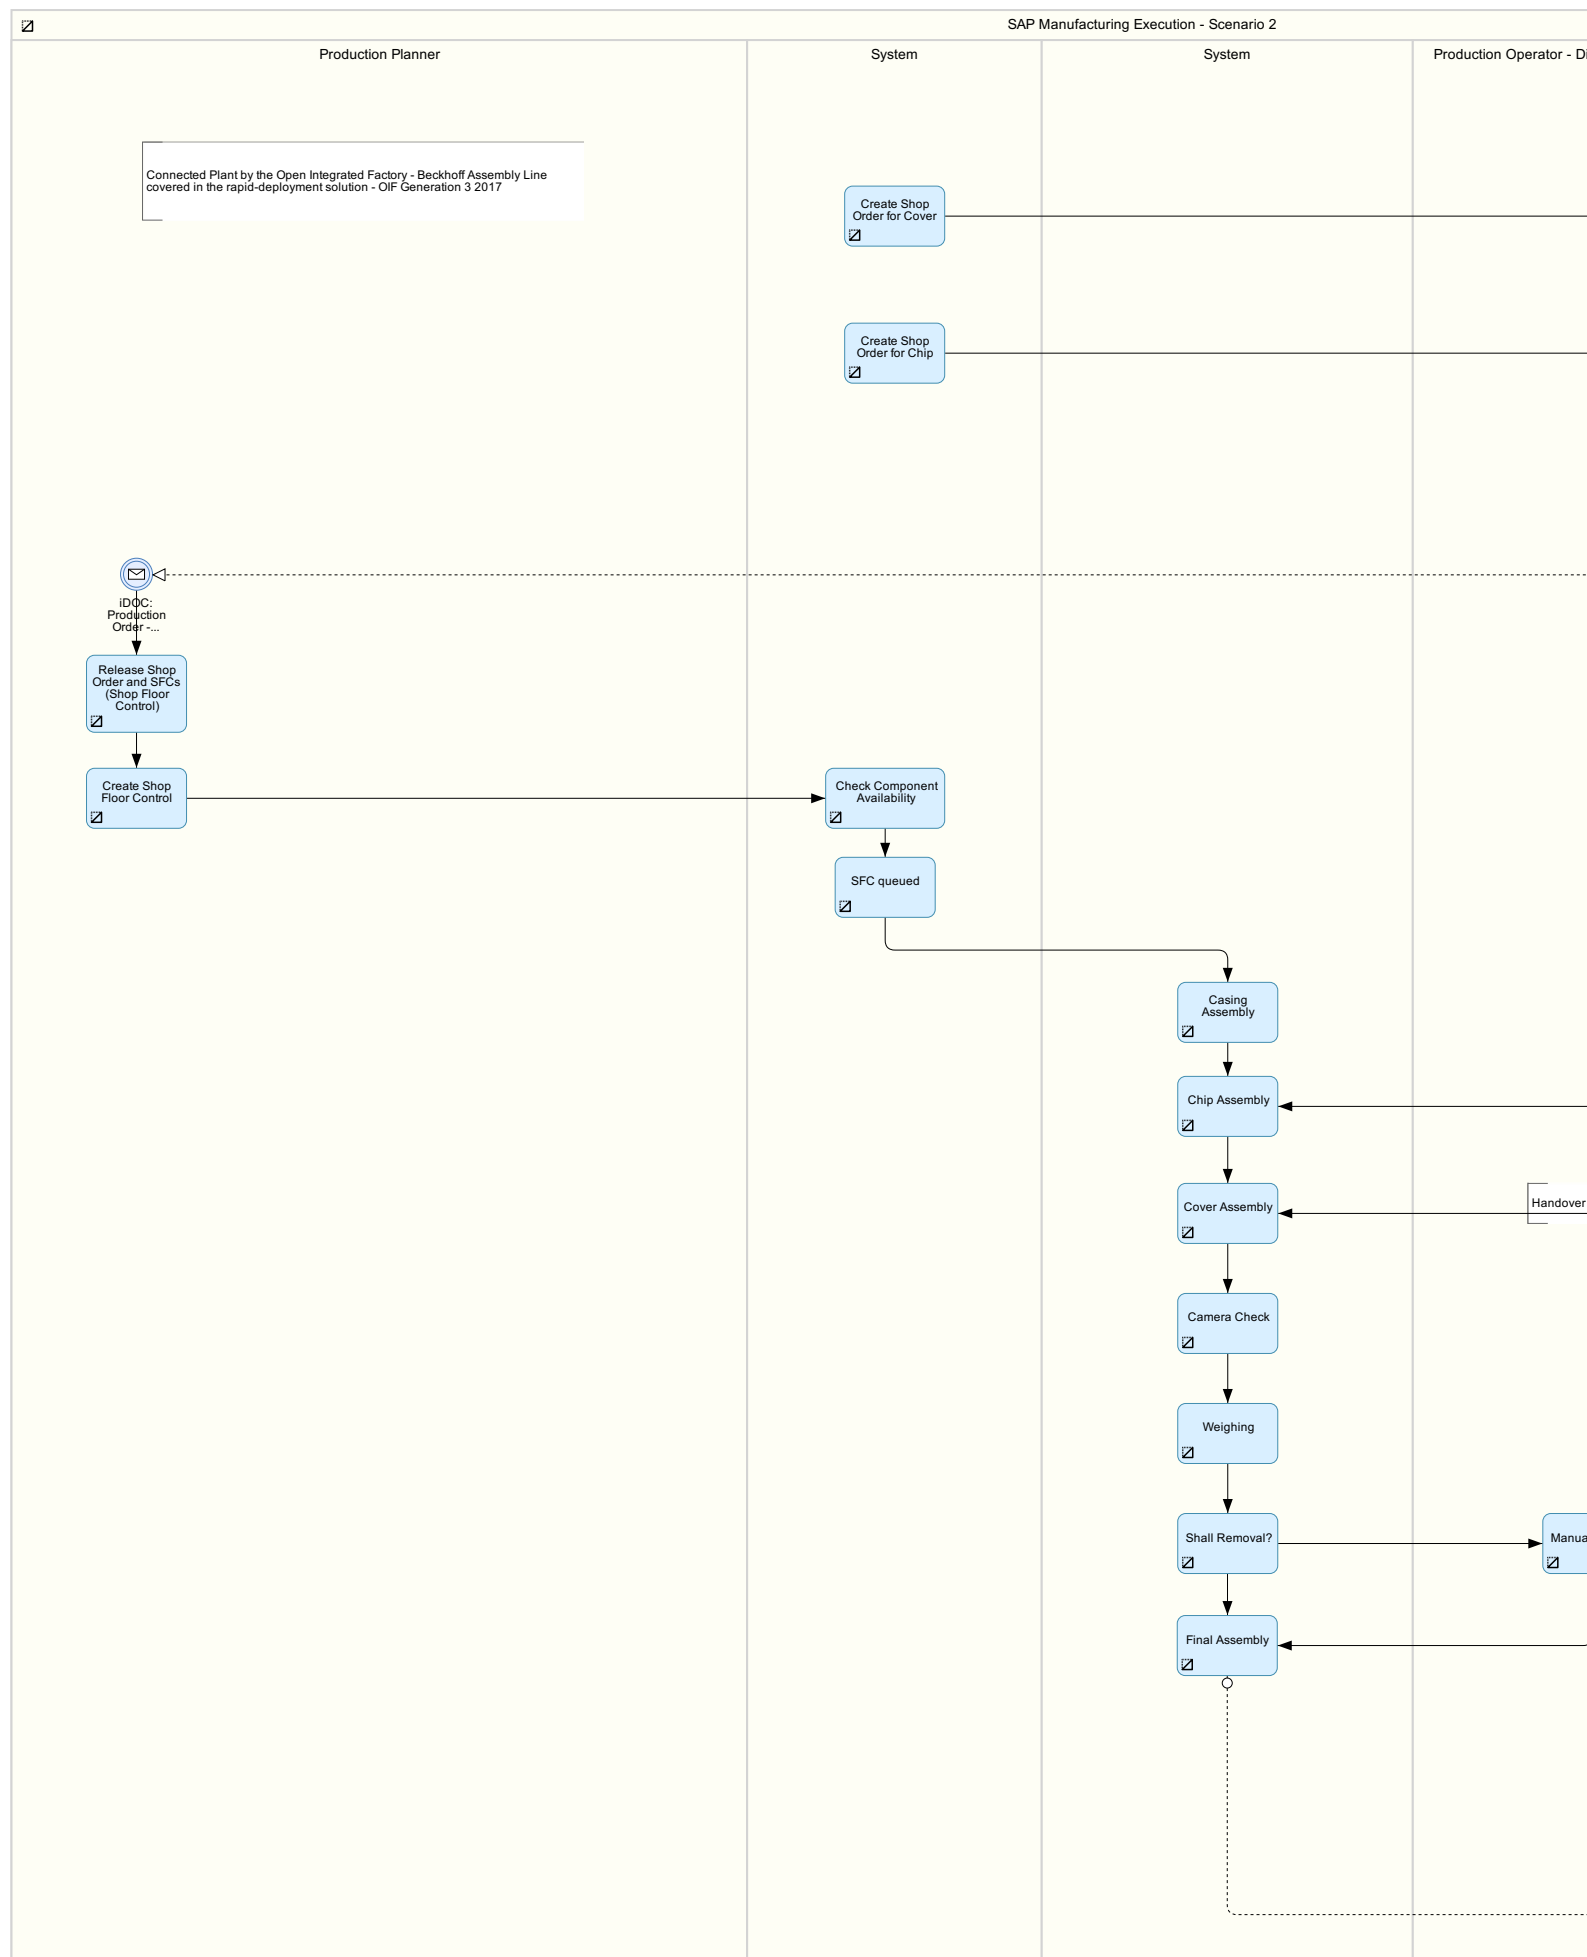

Production Operations with SAP Manufacturing Execution (2JN)

This scope item supports the following processes:

Production Operations with SAP Manufacturing Execution

Finish
Transport

Post
Cons

Production
Worker

Production Line for
Final Assembly

Produ
Work