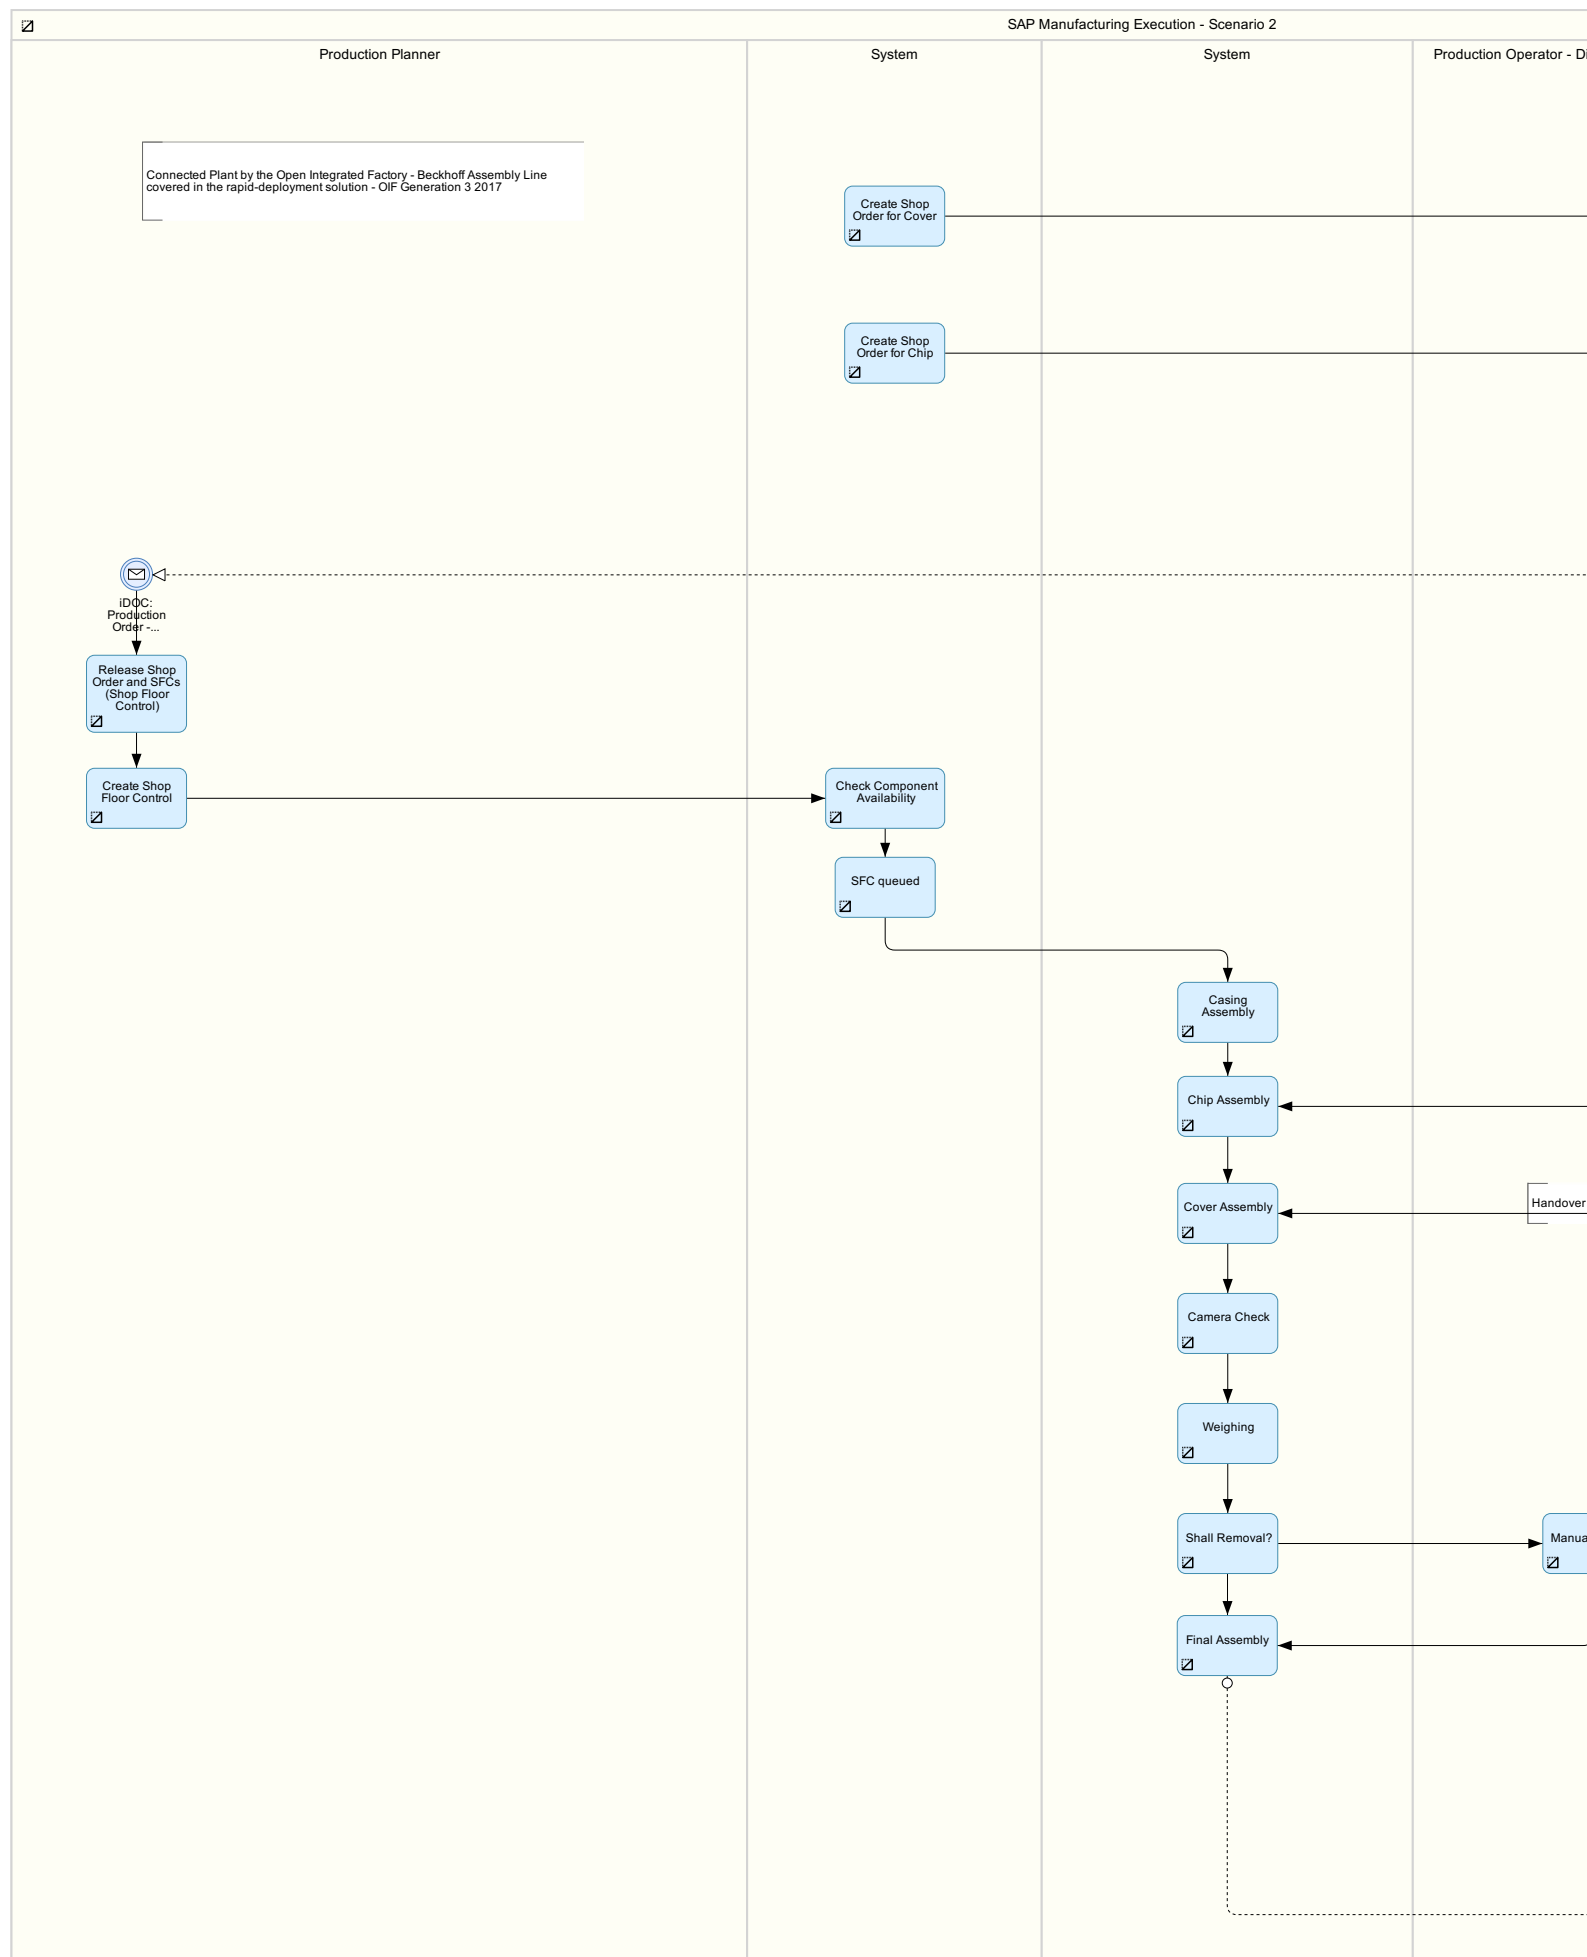

Production Operations with SAP Manufacturing Execution (2JN)

This scope item supports the following processes:

Production Operations with SAP Manufacturing Execution

Finishe
Transport

Post
Cons

Production
Worker

Production Line for
Final Assembly

Produ
Work