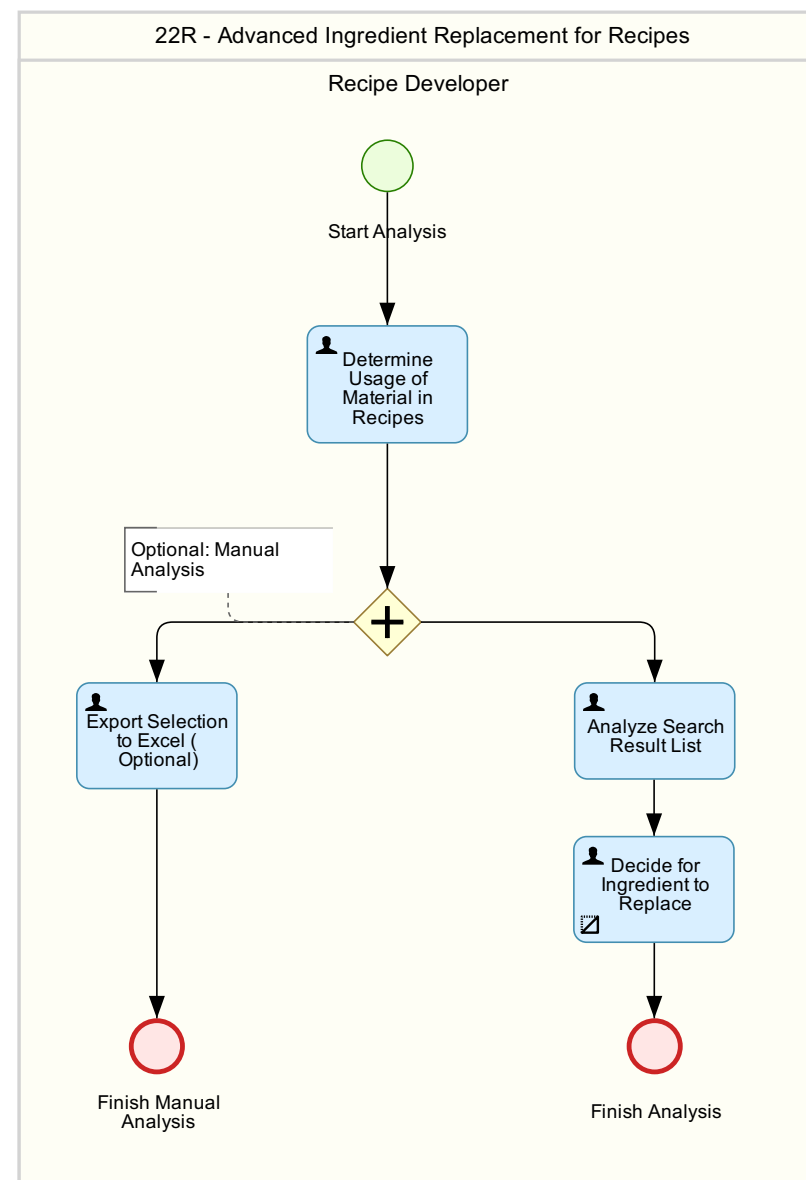

# Advanced Ingredient Replacement for Recipes (22R)

This scope item supports the following processes:

## 01 - Advanced Ingredient Replacement for Recipes - Recipe Analysis by Assigned Materials

## 02 - Advanced Ingredient Replacement for Recipes - Recipe Analysis by Standard Composition