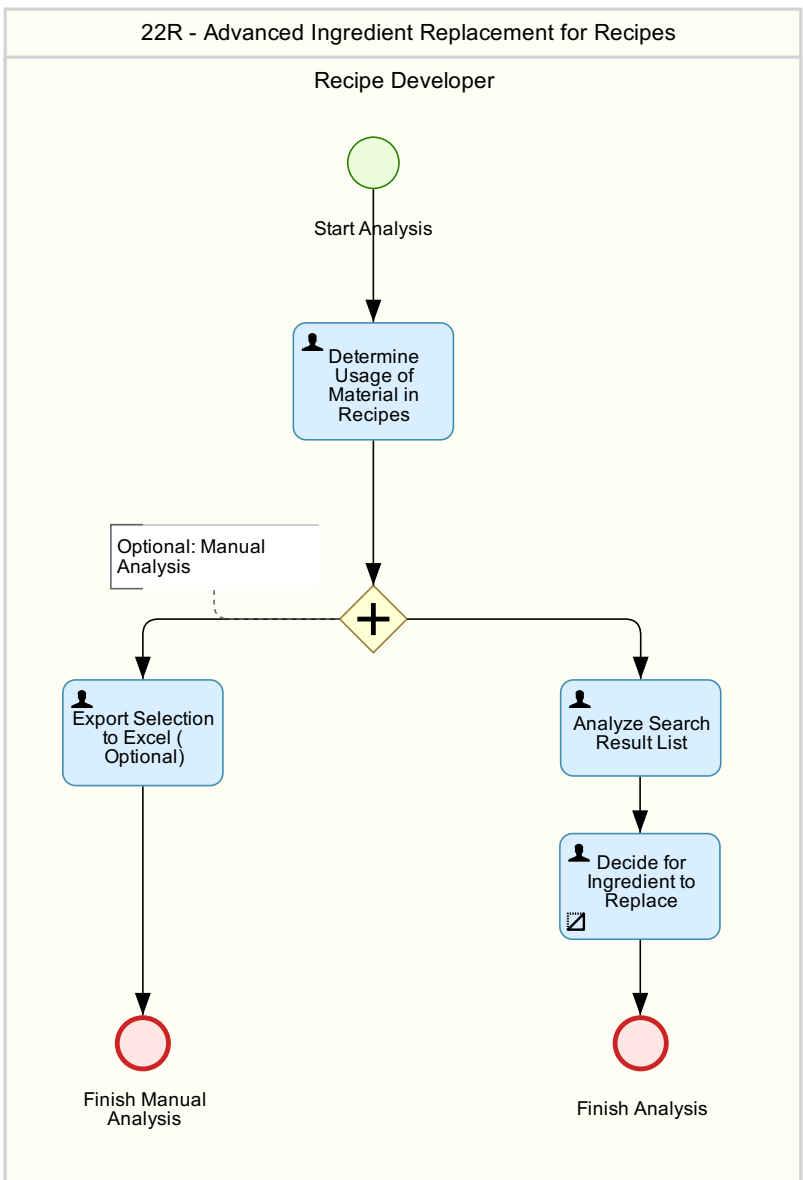

# Advanced Ingredient Replacement for Recipes (22R)

This scope item supports the following processes:

## 01 - Advanced Ingredient Replacement for Recipes - Recipe Analysis by Assigned Materials

## 02 - Advanced Ingredient Replacement for Recipes - Recipe Analysis by Standard Composition

## 22R - Advanced Ingredient Replacement for Recipes

Recipe Developer