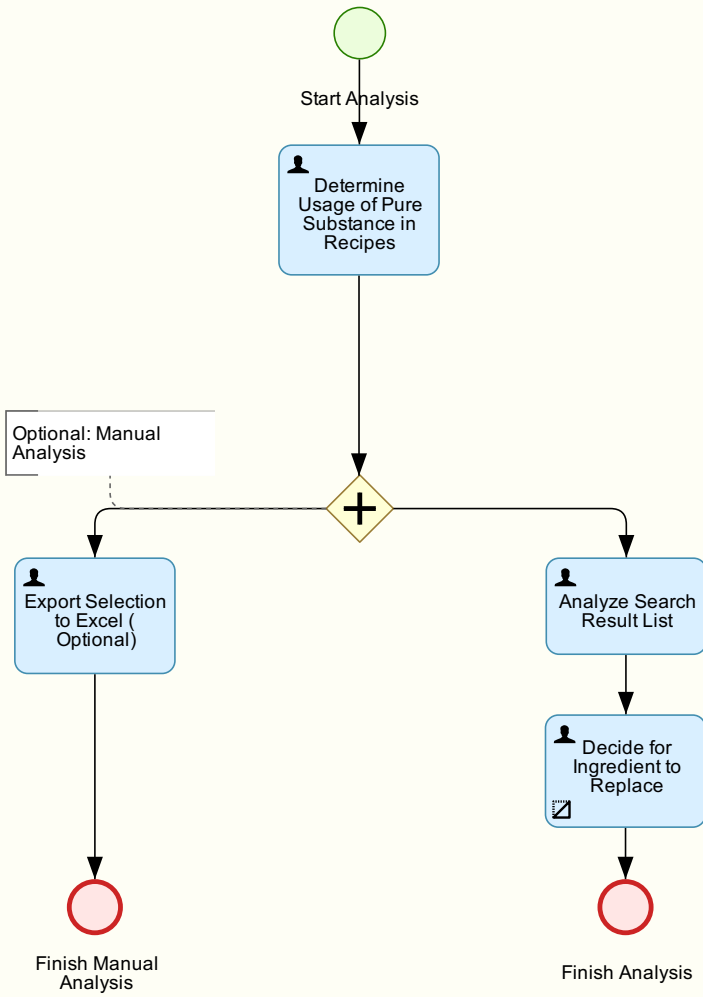

# Advanced Ingredient Replacement for Recipes (22R)

This scope item supports the following processes:

## 01 - Advanced Ingredient Replacement for Recipes - Recipe Analysis by Assigned Materials

## 02 - Advanced Ingredient Replacement for Recipes - Recipe Analysis by Standard Composition

## 22R - Advanced Ingredient Replacement for Recipes

Recipe Developer