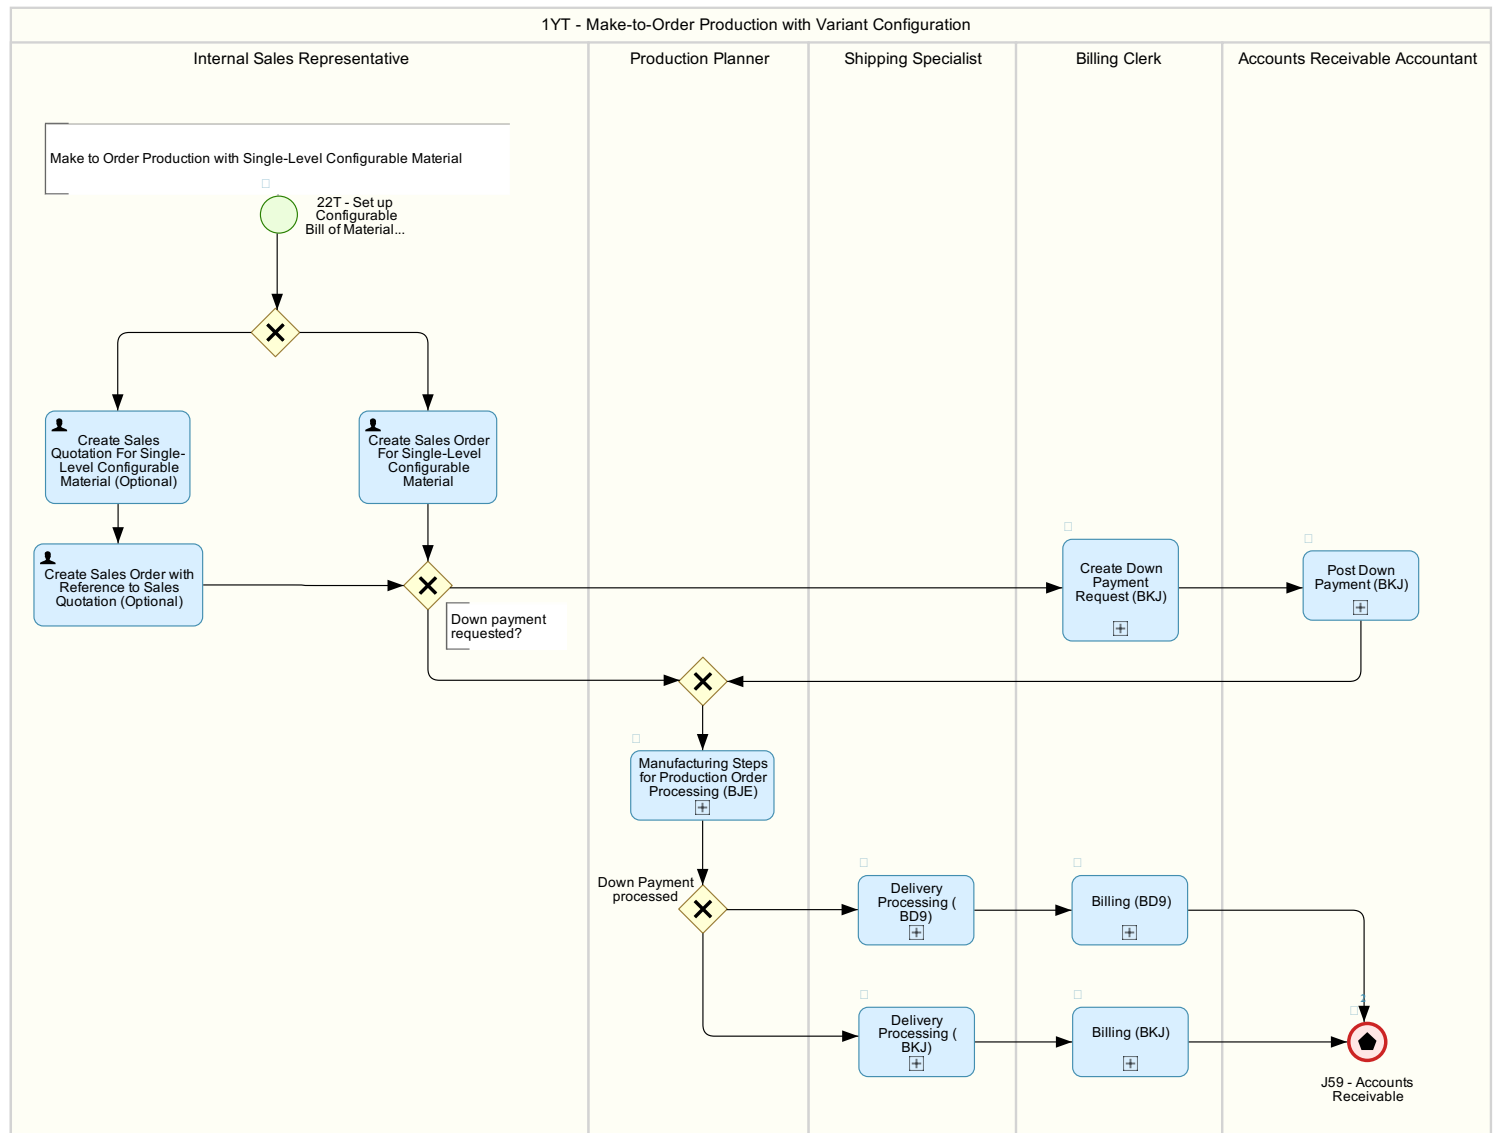

Make-to-Order Production with Variant Configuration (1YT)

This scope item supports the following processes:

01 - Make-to-Order Production with Variant Configuration - Single-Level Configurable Material

02 - Make-to-Order Production with Variant Configuration - Multi-Level Configurable Material

1YT - Make-to-Order Production with Variant Configuration