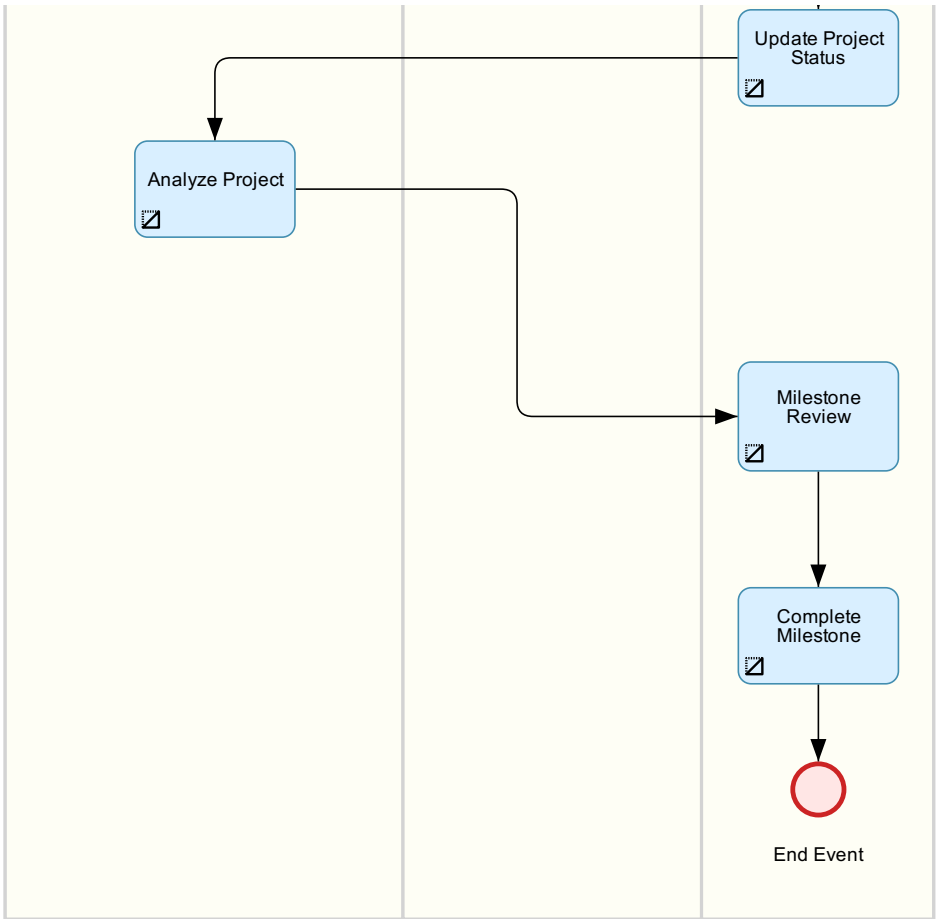

Project Review (1YF)

This scope item supports the following processes:

Project Review

Project Milestone Review (Single Project Review)

Central Project Review

End Event