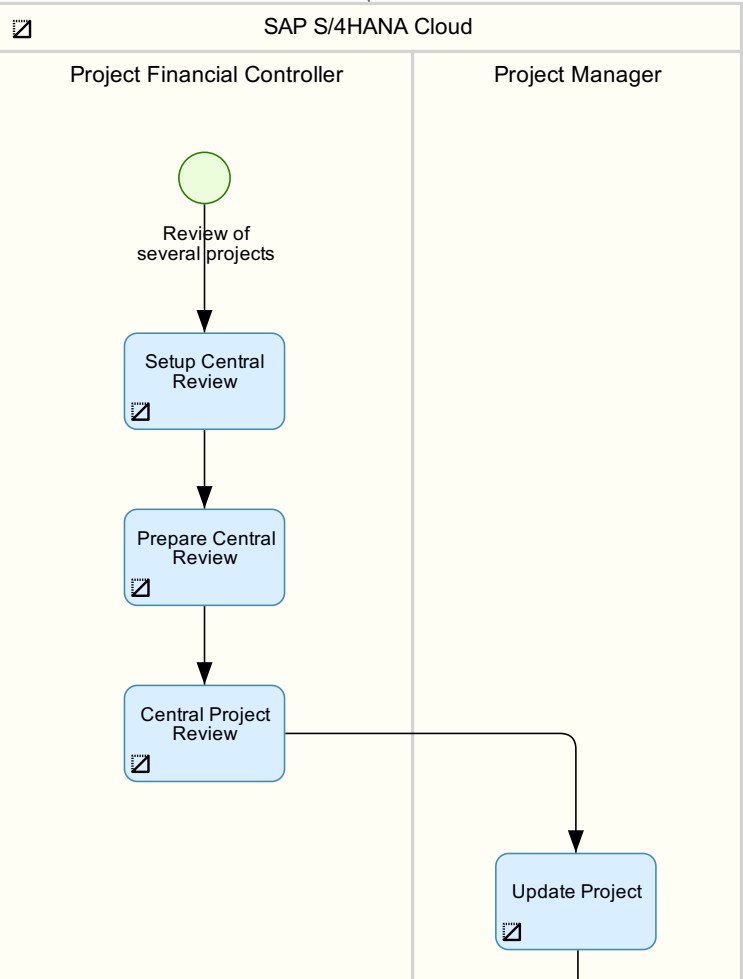

Project Review (1YF)

This scope item supports the following processes:

Project Review

Project Milestone Review (Single Project Review)

Central Project Review

End Event