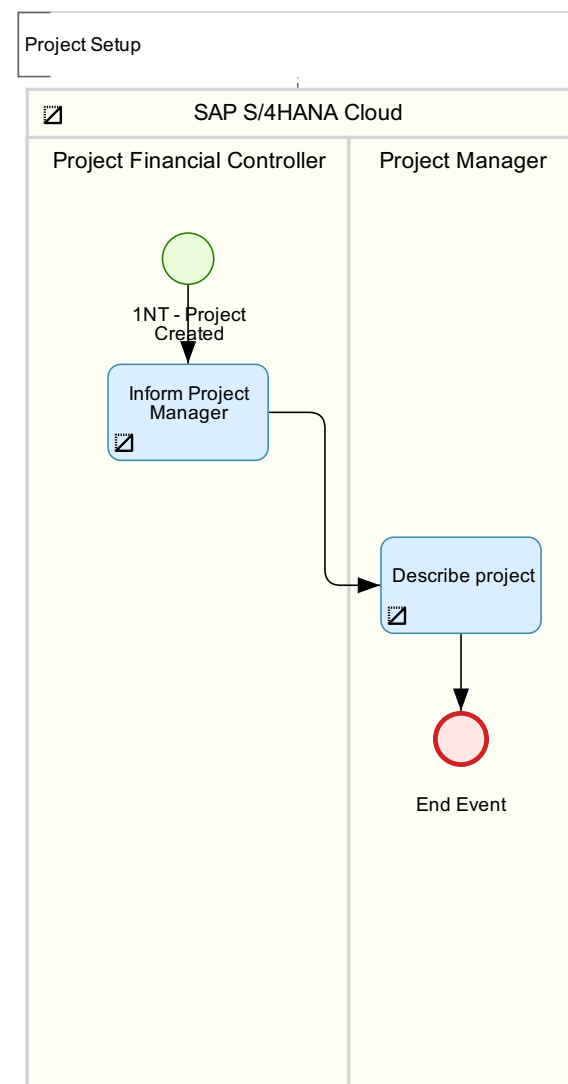

Project Review (1YF)

This scope item supports the following processes:

Project Review

Project Milestone Review (Single Project Review)

Central Project Review

End Event