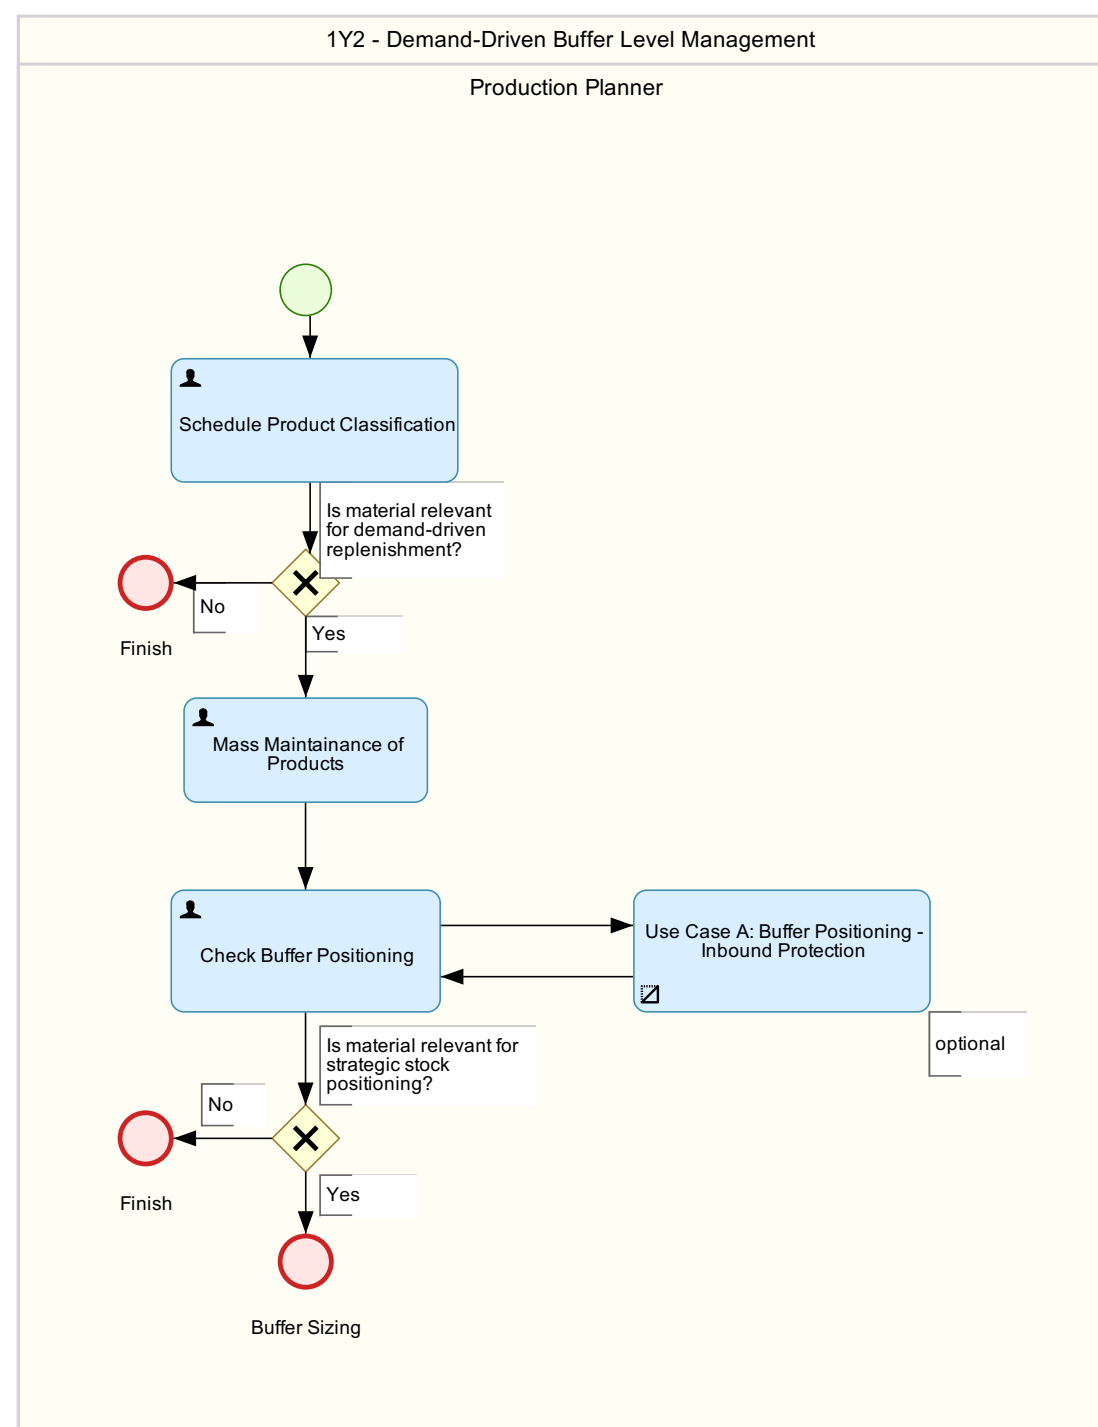

Demand-Driven Buffer Level Management (1Y2)

This scope item supports the following processes:

Buffer Positioning

Buffer Sizing

1Y2 - Demand-Driven Buffer Level Management

Production Planner