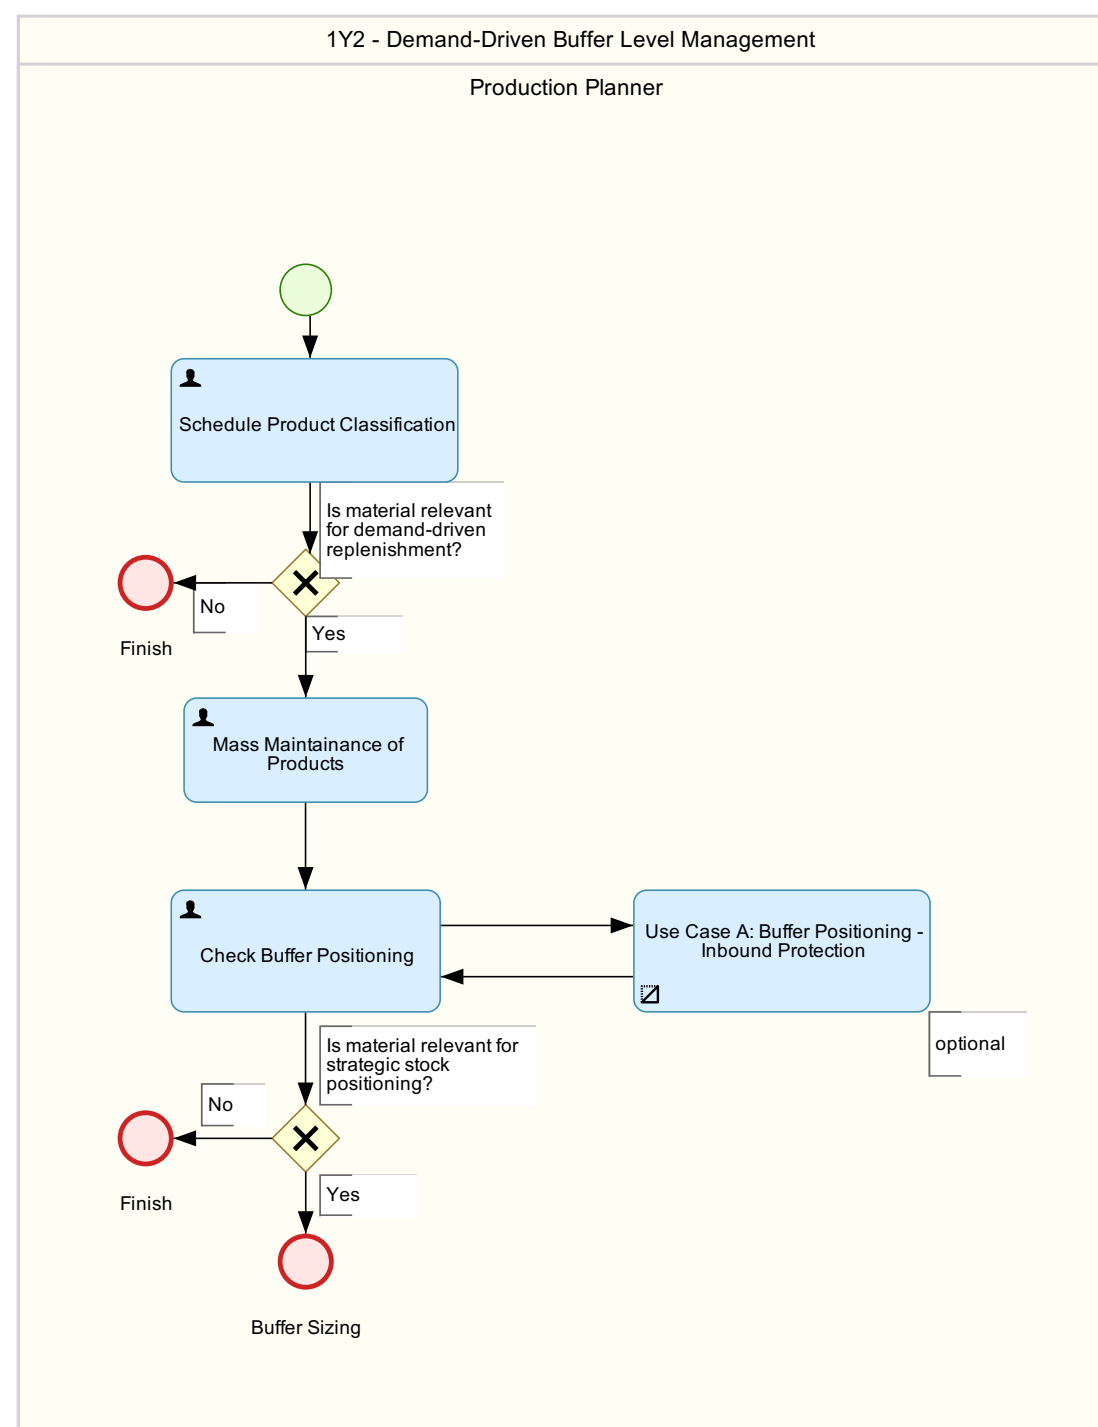

# Demand-Driven Buffer Level Management (1Y2)

This scope item supports the following processes:

## Buffer Positioning

## Buffer Sizing

1Y2 - Demand-Driven Buffer Level Management

Production Planner