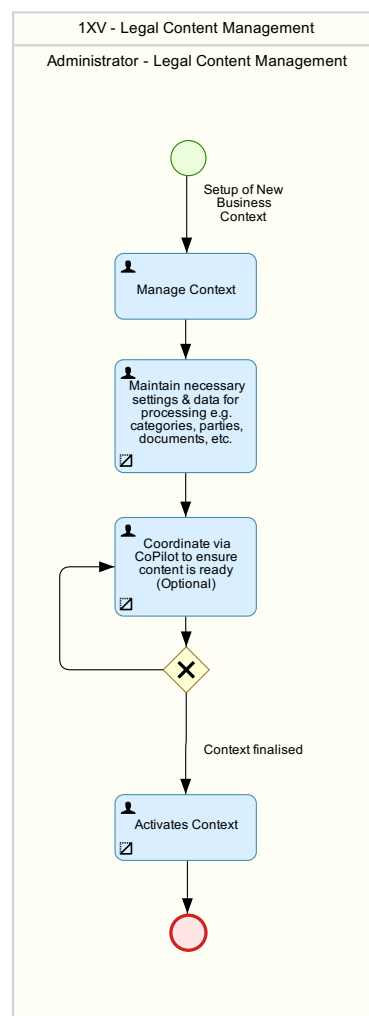

# SAP S/4HANA for Enterprise Contract Management (1XV)

This scope item supports the following processes:

## 01 - SAP S/4HANA for enterprise contract management - context maintenance