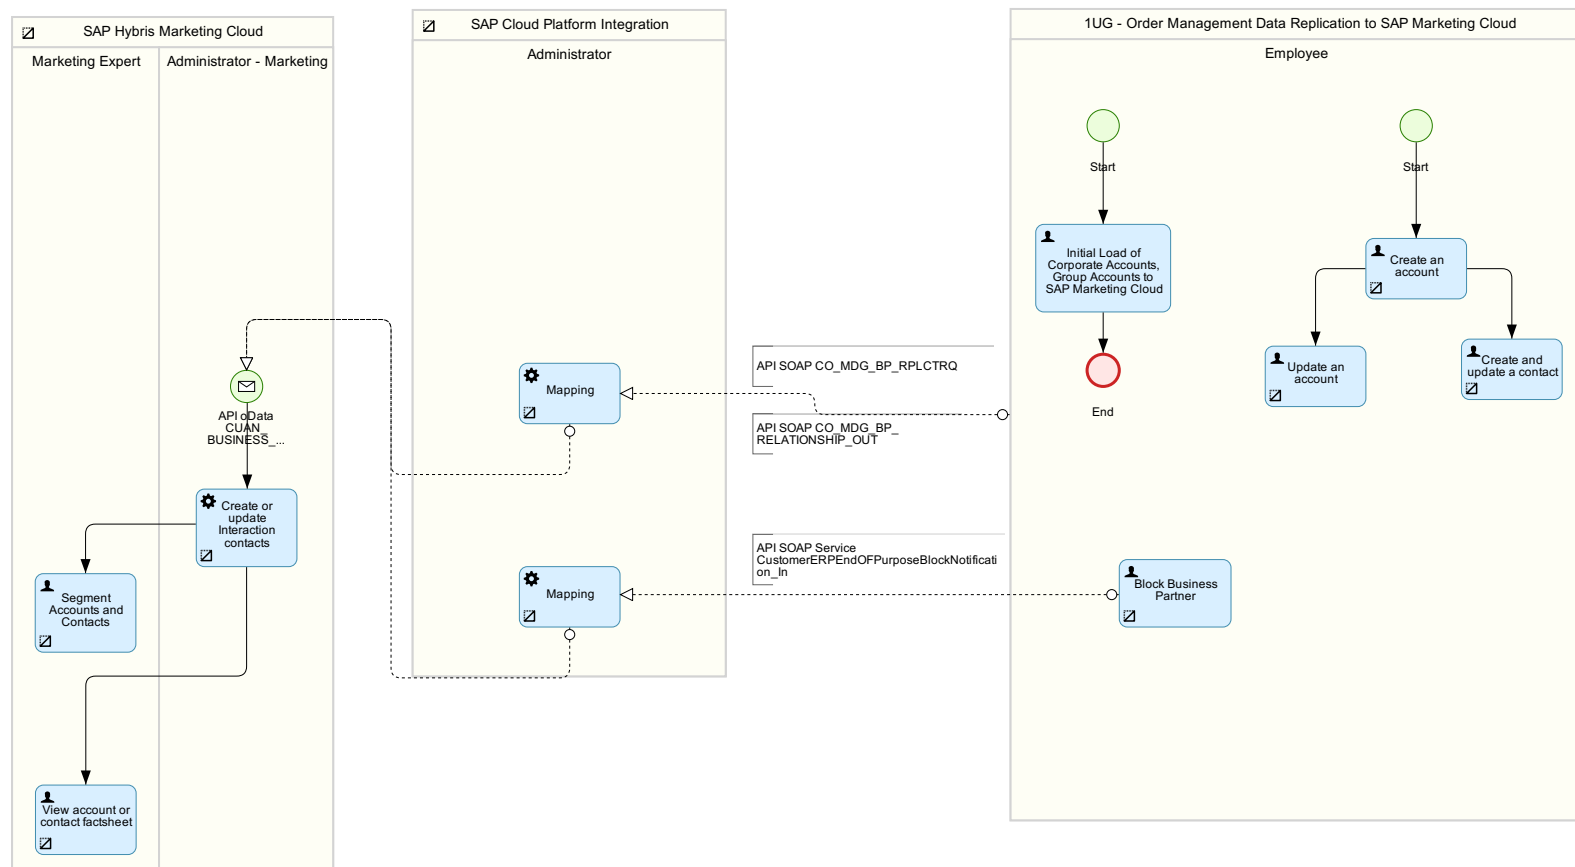

SAP S/4HANA Cloud Integration with SAP Marketing Cloud (1UG)

This scope item supports the following processes:

01 - SAP S4HANA Cloud Integration with SAP Marketing Cloud

02 - SAP S4HANA Cloud Integration with SAP Marketing Cloud

03 - SAP S4HANA Cloud Integration with SAP Marketing Cloud

1UG - SAP S/4HANA Cloud Integration with SAP Marketing Cloud

SAP Cloud Platform Integration

SAP S/4HANA Cloud

API ODATA
CUAN
BUSINESS...

Create or update
interactions

Segmentation
based on sales
data

Mapping

API SOAP
SalesOrderBulkReplication...

Start

Create a sales
order

Update a sales
order

End

Start

Initial load of
sales orders

End