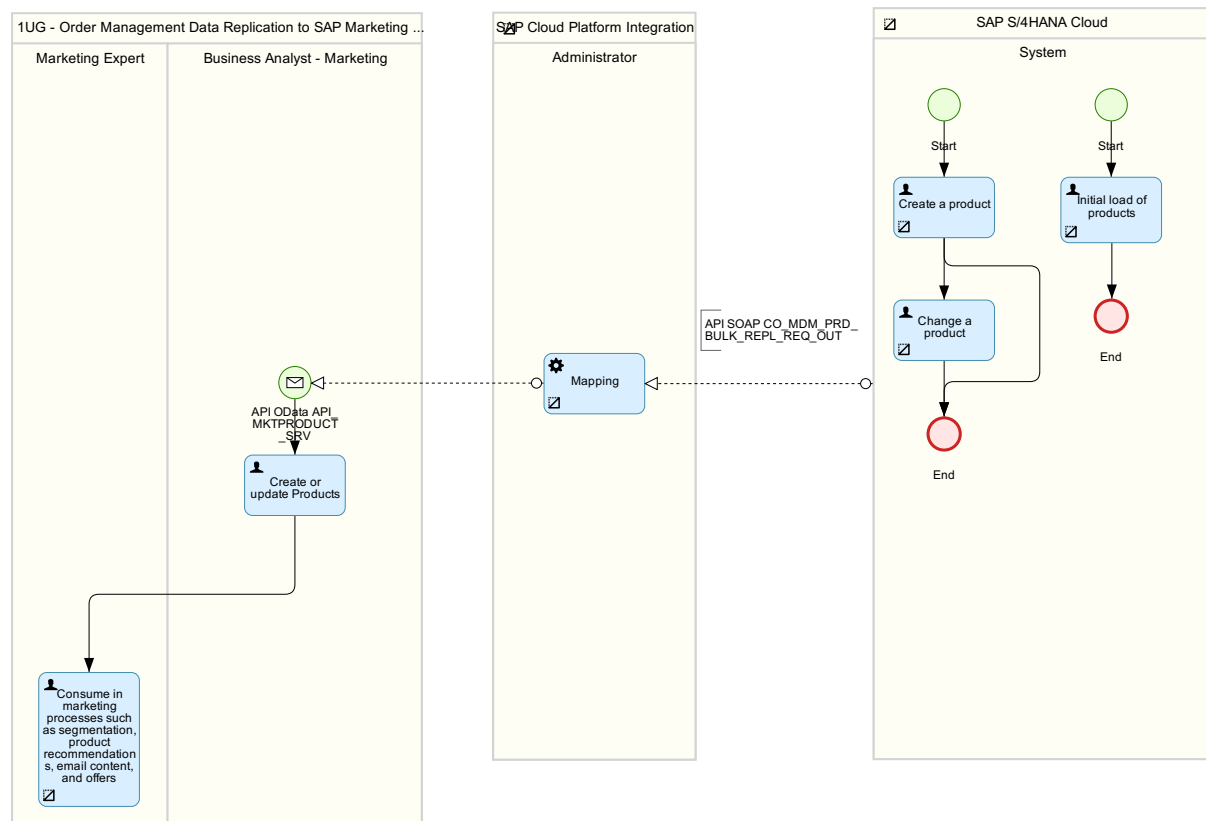

SAP S/4HANA Cloud Integration with SAP Marketing Cloud (1UG)

This scope item supports the following processes:

01 - SAP S4HANA Cloud Integration with SAP Marketing Cloud

02 - SAP S4HANA Cloud Integration with SAP Marketing Cloud

03 - SAP S4HANA Cloud Integration with SAP Marketing Cloud

1UG - SAP S/4HANA Cloud Integration with SAP Marketing Cloud

SAP Cloud Platform Integration

SAP S/4HANA Cloud

API ODATA
CUAN
BUSINESS...

Create or update
interactions

Segmentation
based on sales
data

Mapping

API SOAP
SalesOrderBulkReplication...

Start

Create a sales
order

Update a sales
order

End

Start

Initial load of
sales orders

End