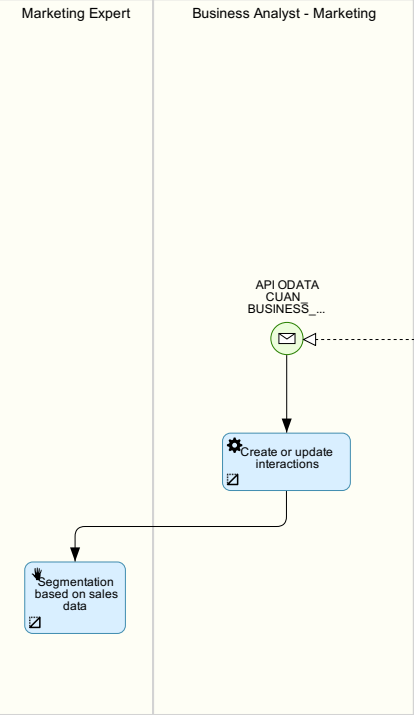

SAP S/4HANA Cloud Integration with SAP Marketing Cloud (1UG)

This scope item supports the following processes:

01 - SAP S4HANA Cloud Integration with SAP Marketing Cloud

02 - SAP S4HANA Cloud Integration with SAP Marketing Cloud

03 - SAP S4HANA Cloud Integration with SAP Marketing Cloud

1UG - SAP S/4HANA Cloud Integration with SAP Marketing Cloud

SAP Cloud Platform Integration

SAP S/4HANA Cloud

API ODATA
CUAN
BUSINESS...

Create or update
interactions

Segmentation
based on sales
data

Mapping

API SOAP
SalesOrderBulkReplication...

Start

Create a sales
order

Update a sales
order

End

Start