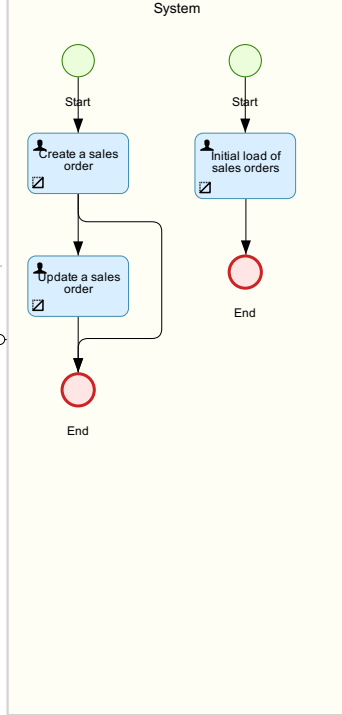

03 - SAP S4HANA Cloud Integration with SAP Marketing Cloud

1UG - SAP S/4HANA Cloud Integration with SAP Marketing Cloud

SAP Cloud Platform Integration

SAP S/4HANA Cloud

API ODATA
CUAN
BUSINESS...

Create or update
interactions

Segmentation
based on sales
data

Mapping

API SOAP
SalesOrderBulkReplication...

Start

Create a sales
order

Update a sales
order

End

Start