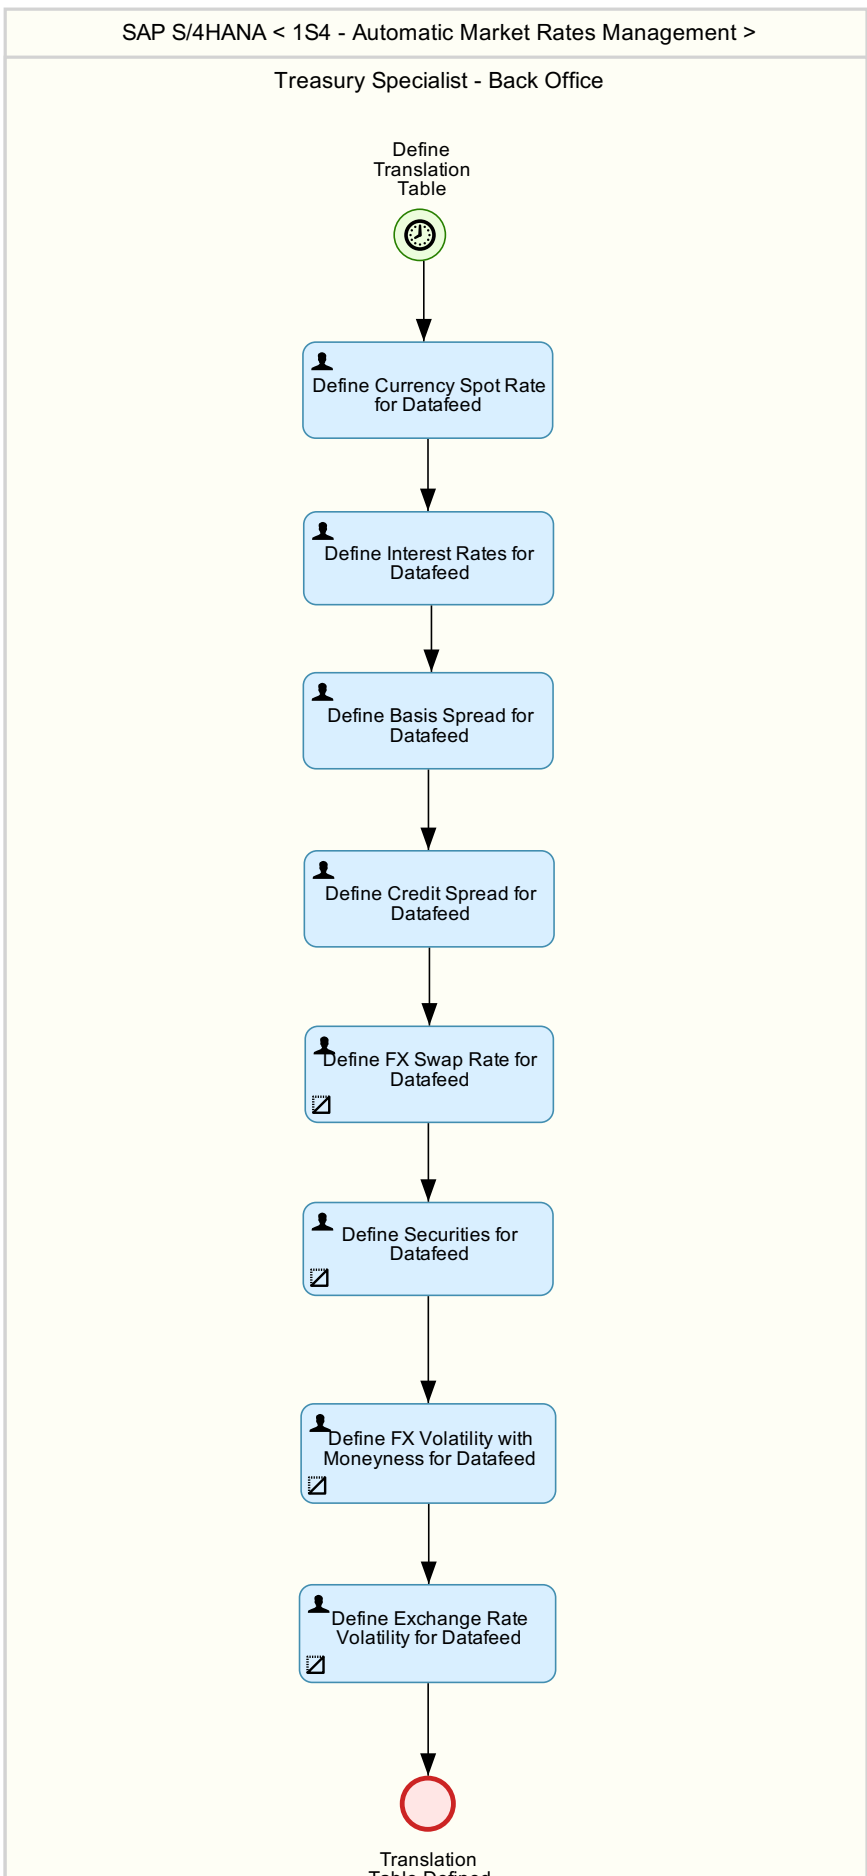

Automatic Market Rates Management (1S4)

This scope item supports the following processes:

Automatic Market Rates Management

Daily Task

End