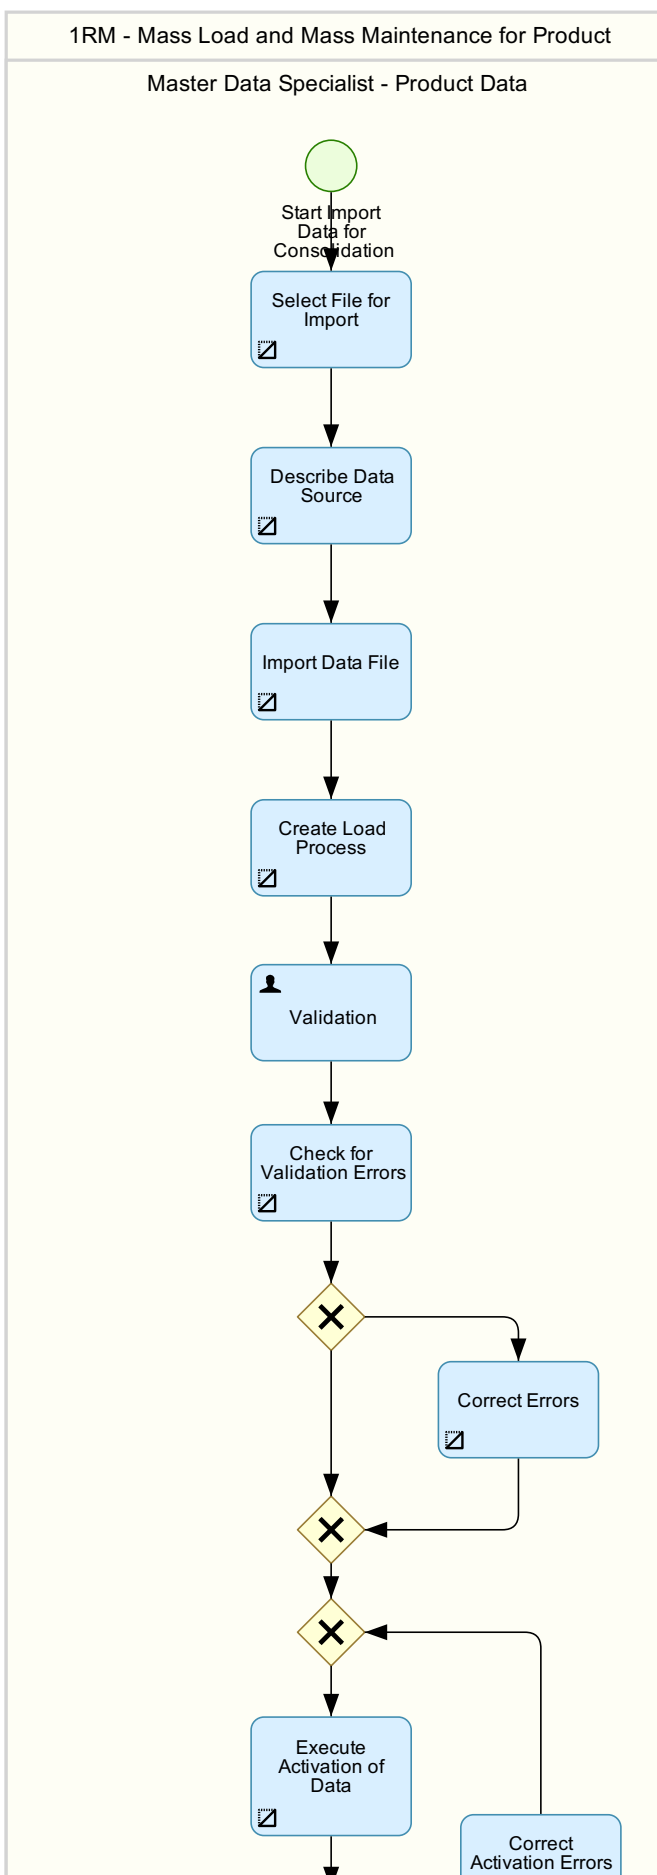

Mass Load and Mass Maintenance for Product (1RM)

This scope item supports the following processes:

01 - Mass Load for Products

02 - Mass Maintenance for Product

1RM - Mass Load and Mass Maintenance for Product

Master Data Specialist - Product Data