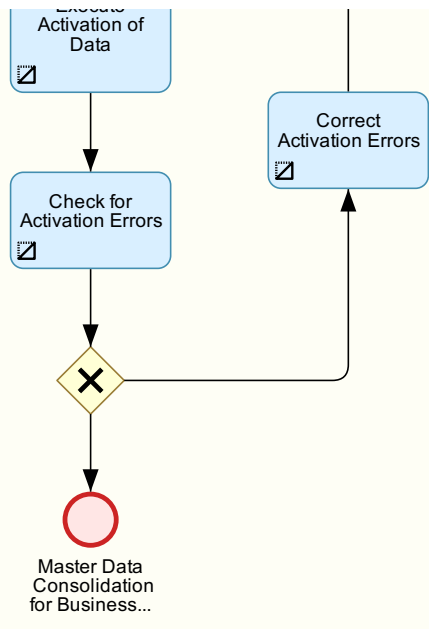

# Mass Load and Mass Maintenance for Business Partner (1RK)

This scope item supports the following processes:

## 01 - Mass Load for Business Partner

1RK - Mass Load and Mass Maintenance for Business Partner

Master Data Specialist - Business Partner Data

**02 - Mass Maintenance for Business Partners**

**1RK - Mass Load and Mass Maintenance for Business Partner**