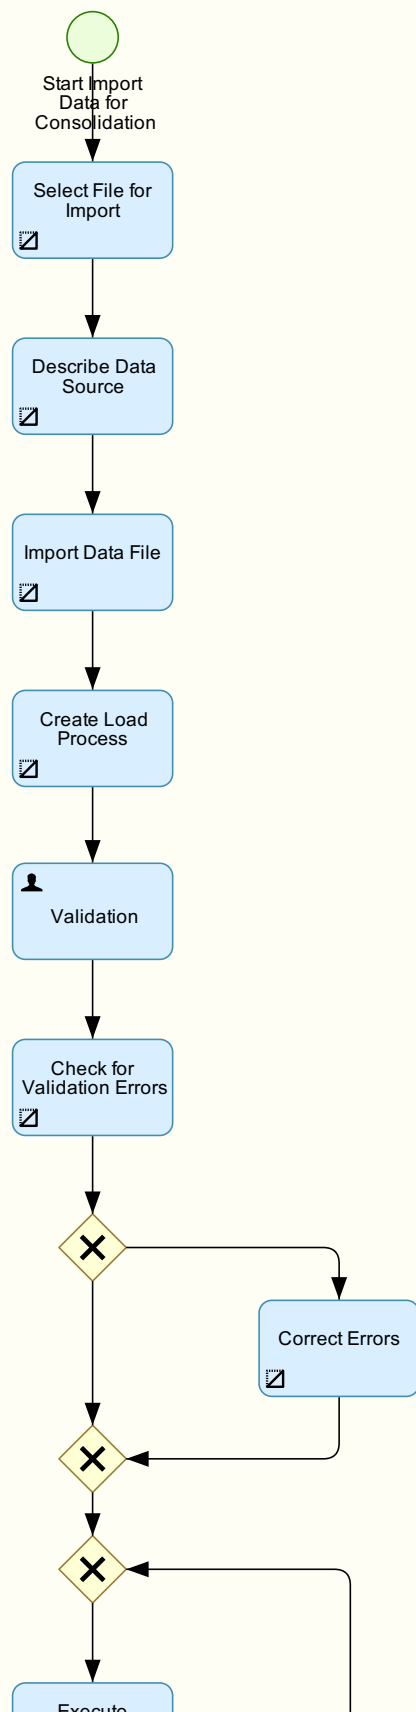

# Mass Load and Mass Maintenance for Business Partner (1RK)

This scope item supports the following processes:

## 01 - Mass Load for Business Partner

1RK - Mass Load and Mass Maintenance for Business Partner

Master Data Specialist - Business Partner Data

**02 - Mass Maintenance for Business Partners**

**1RK - Mass Load and Mass Maintenance for Business Partner**