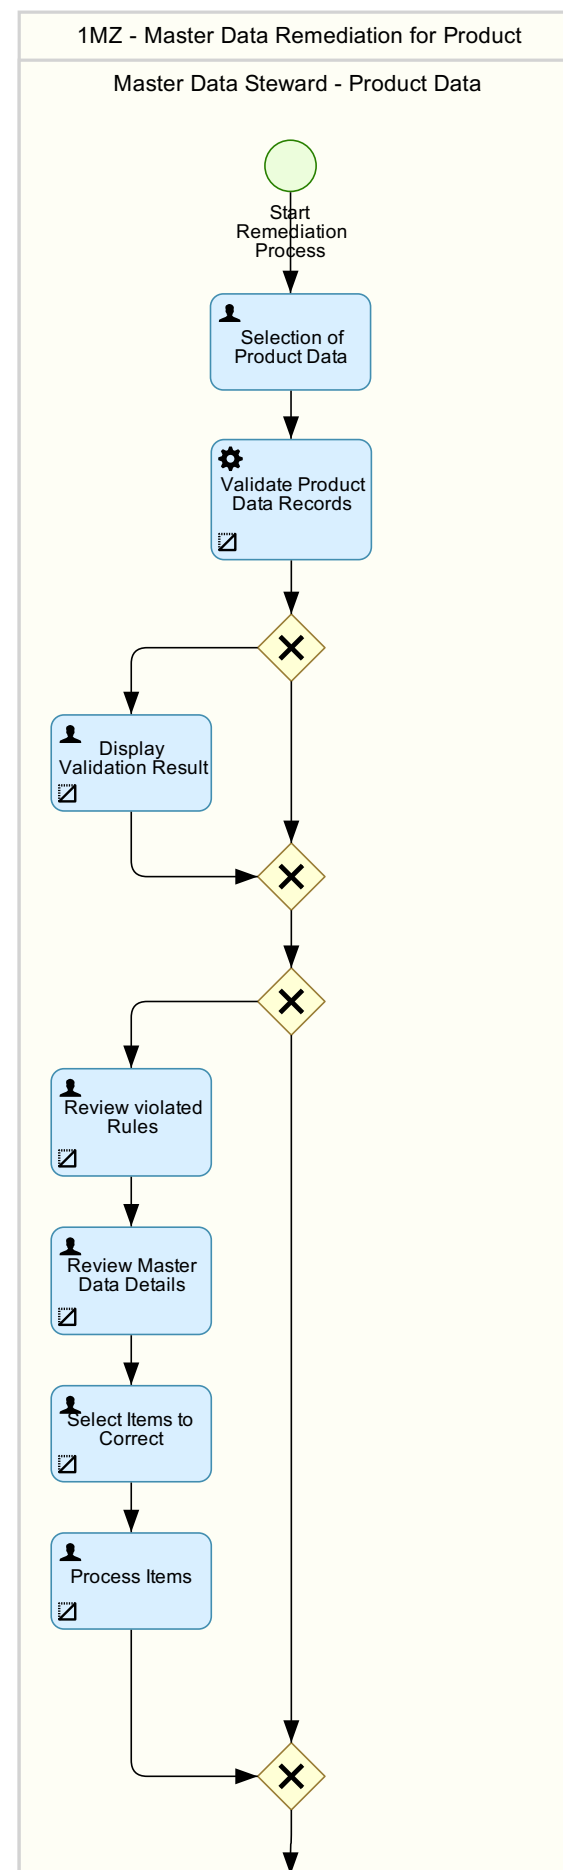

# Master Data Remediation for Product (1MZ)

This scope item supports the following processes:

## Master Data Remediation for Product

Master Data  
Remediation for  
Product...

Master Data Remediation  
for Product completed