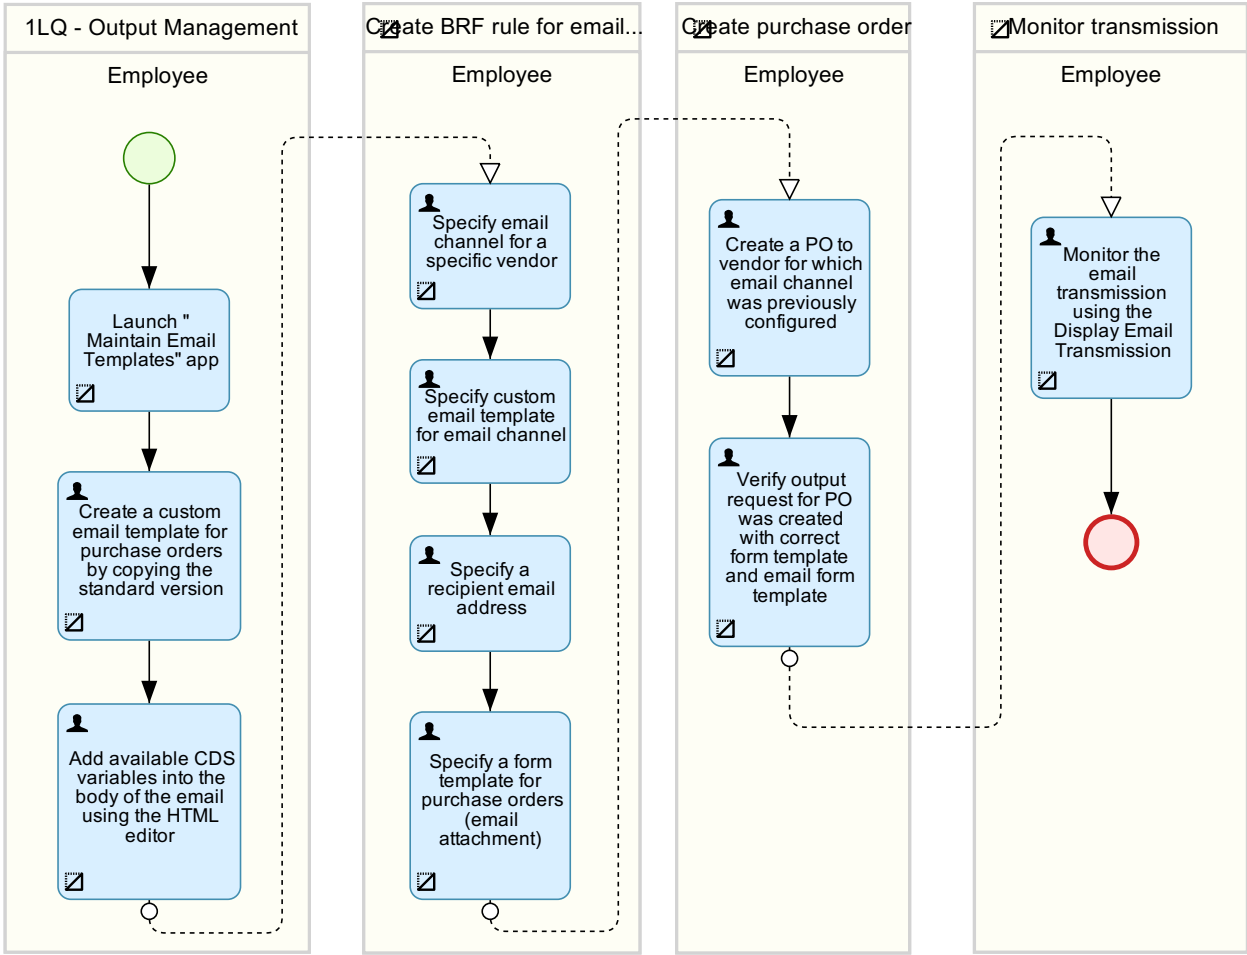

Output Management (1LQ)

This scope item supports the following processes:

01 - Output Management - Custom Field Extensibility

02 - Output Management - Manage Print Queues

03 - Output Management - Email Form Templates

04 - Output Management - Output Parameters Determination

1LQ - Output Management

Administrator