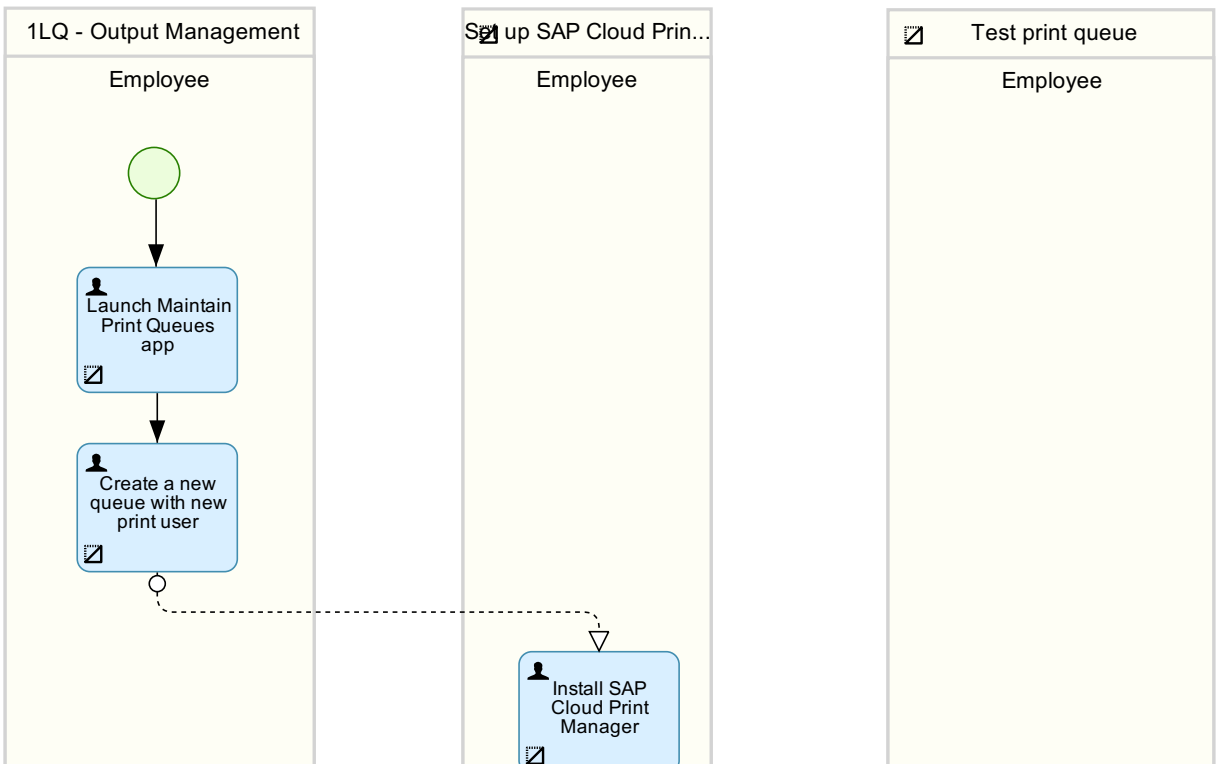

Output Management (1LQ)

This scope item supports the following processes:

01 - Output Management - Custom Field Extensibility

02 - Output Management - Manage Print Queues

03 - Output Management - Email Form Templates

04 - Output Management - Output Parameters Determination

1LQ - Output Management

Administrator