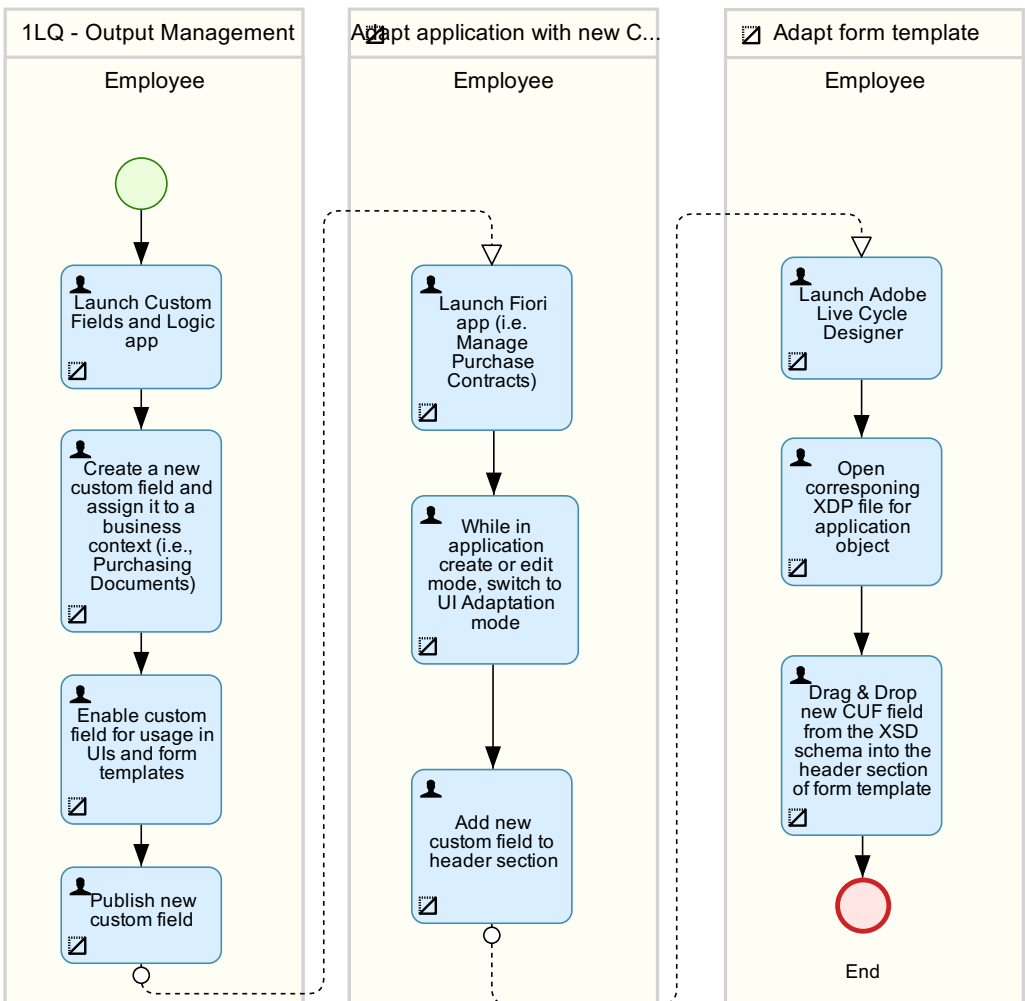

Output Management (1LQ)

This scope item supports the following processes:

01 - Output Management - Custom Field Extensibility

02 - Output Management - Manage Print Queues

03 - Output Management - Email Form Templates

04 - Output Management - Output Parameters Determination

1LQ - Output Management

Administrator